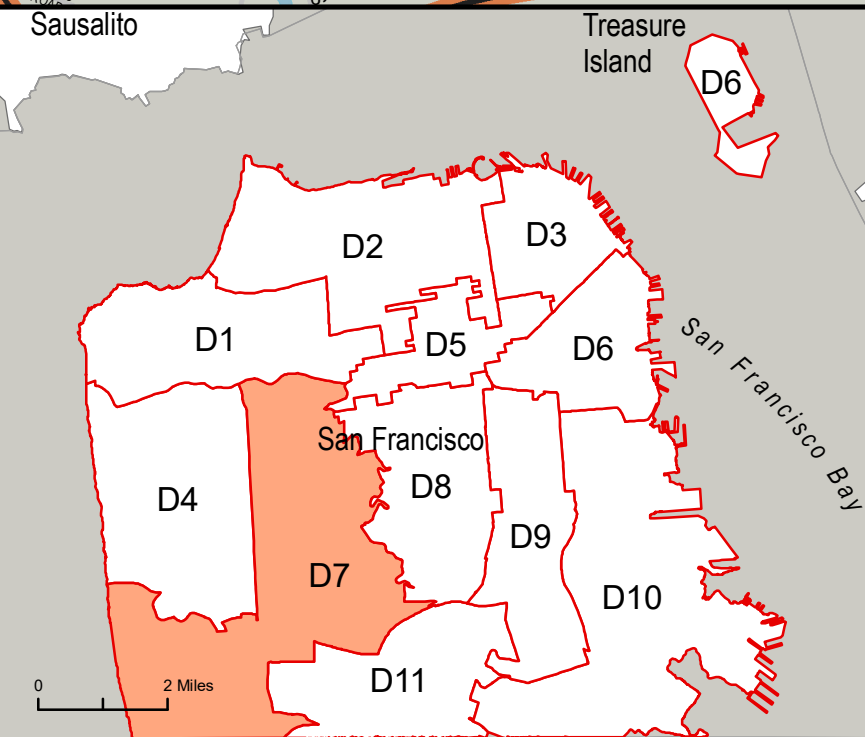

# Map of the 7th Supervisorial District

City & County of San Francisco, California

July 2022

Prepared by the Department of Elections

- Precinct Boundaries
- Supervisorial District Boundaries

SAN FRANCISCO CITY & COUNTY

SAN MATEO COUNTY