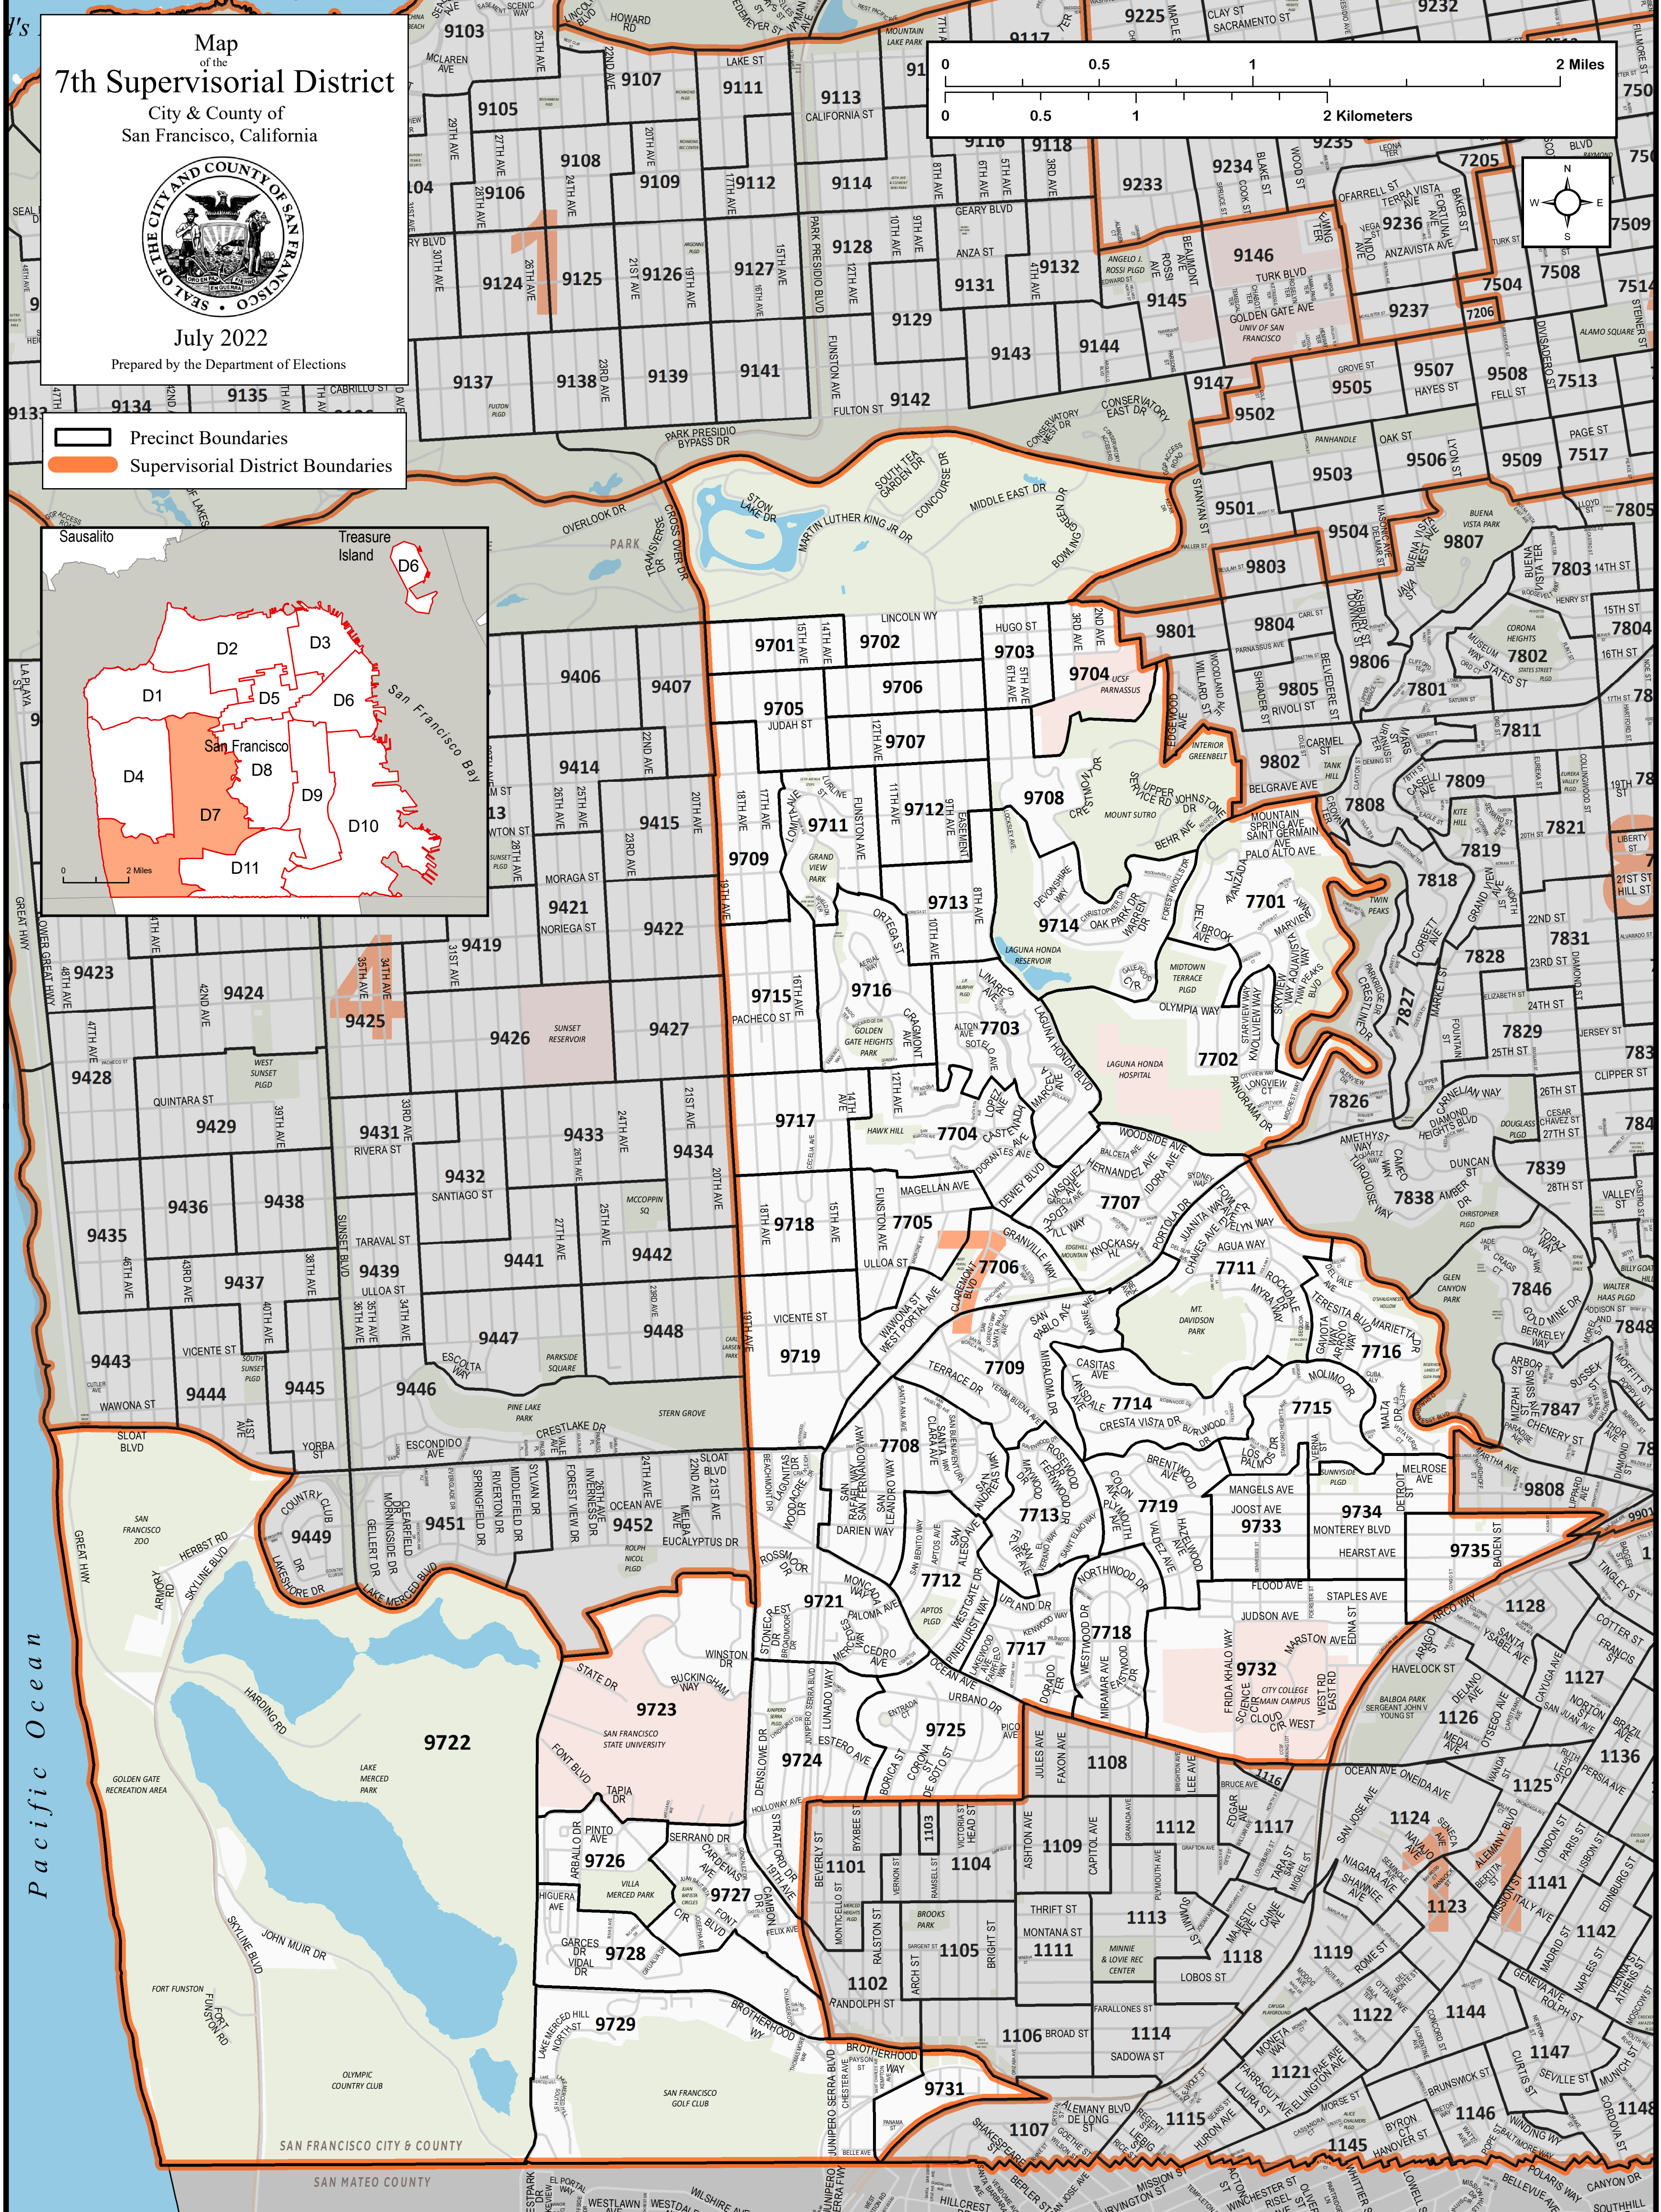

# Map of the 7th Supervisorial District

City & County of San Francisco, California

July 2022

Prepared by the Department of Elections

- Precinct Boundaries
- Supervisorial District Boundaries

SAN FRANCISCO CITY & COUNTY

SAN MATEO COUNTY