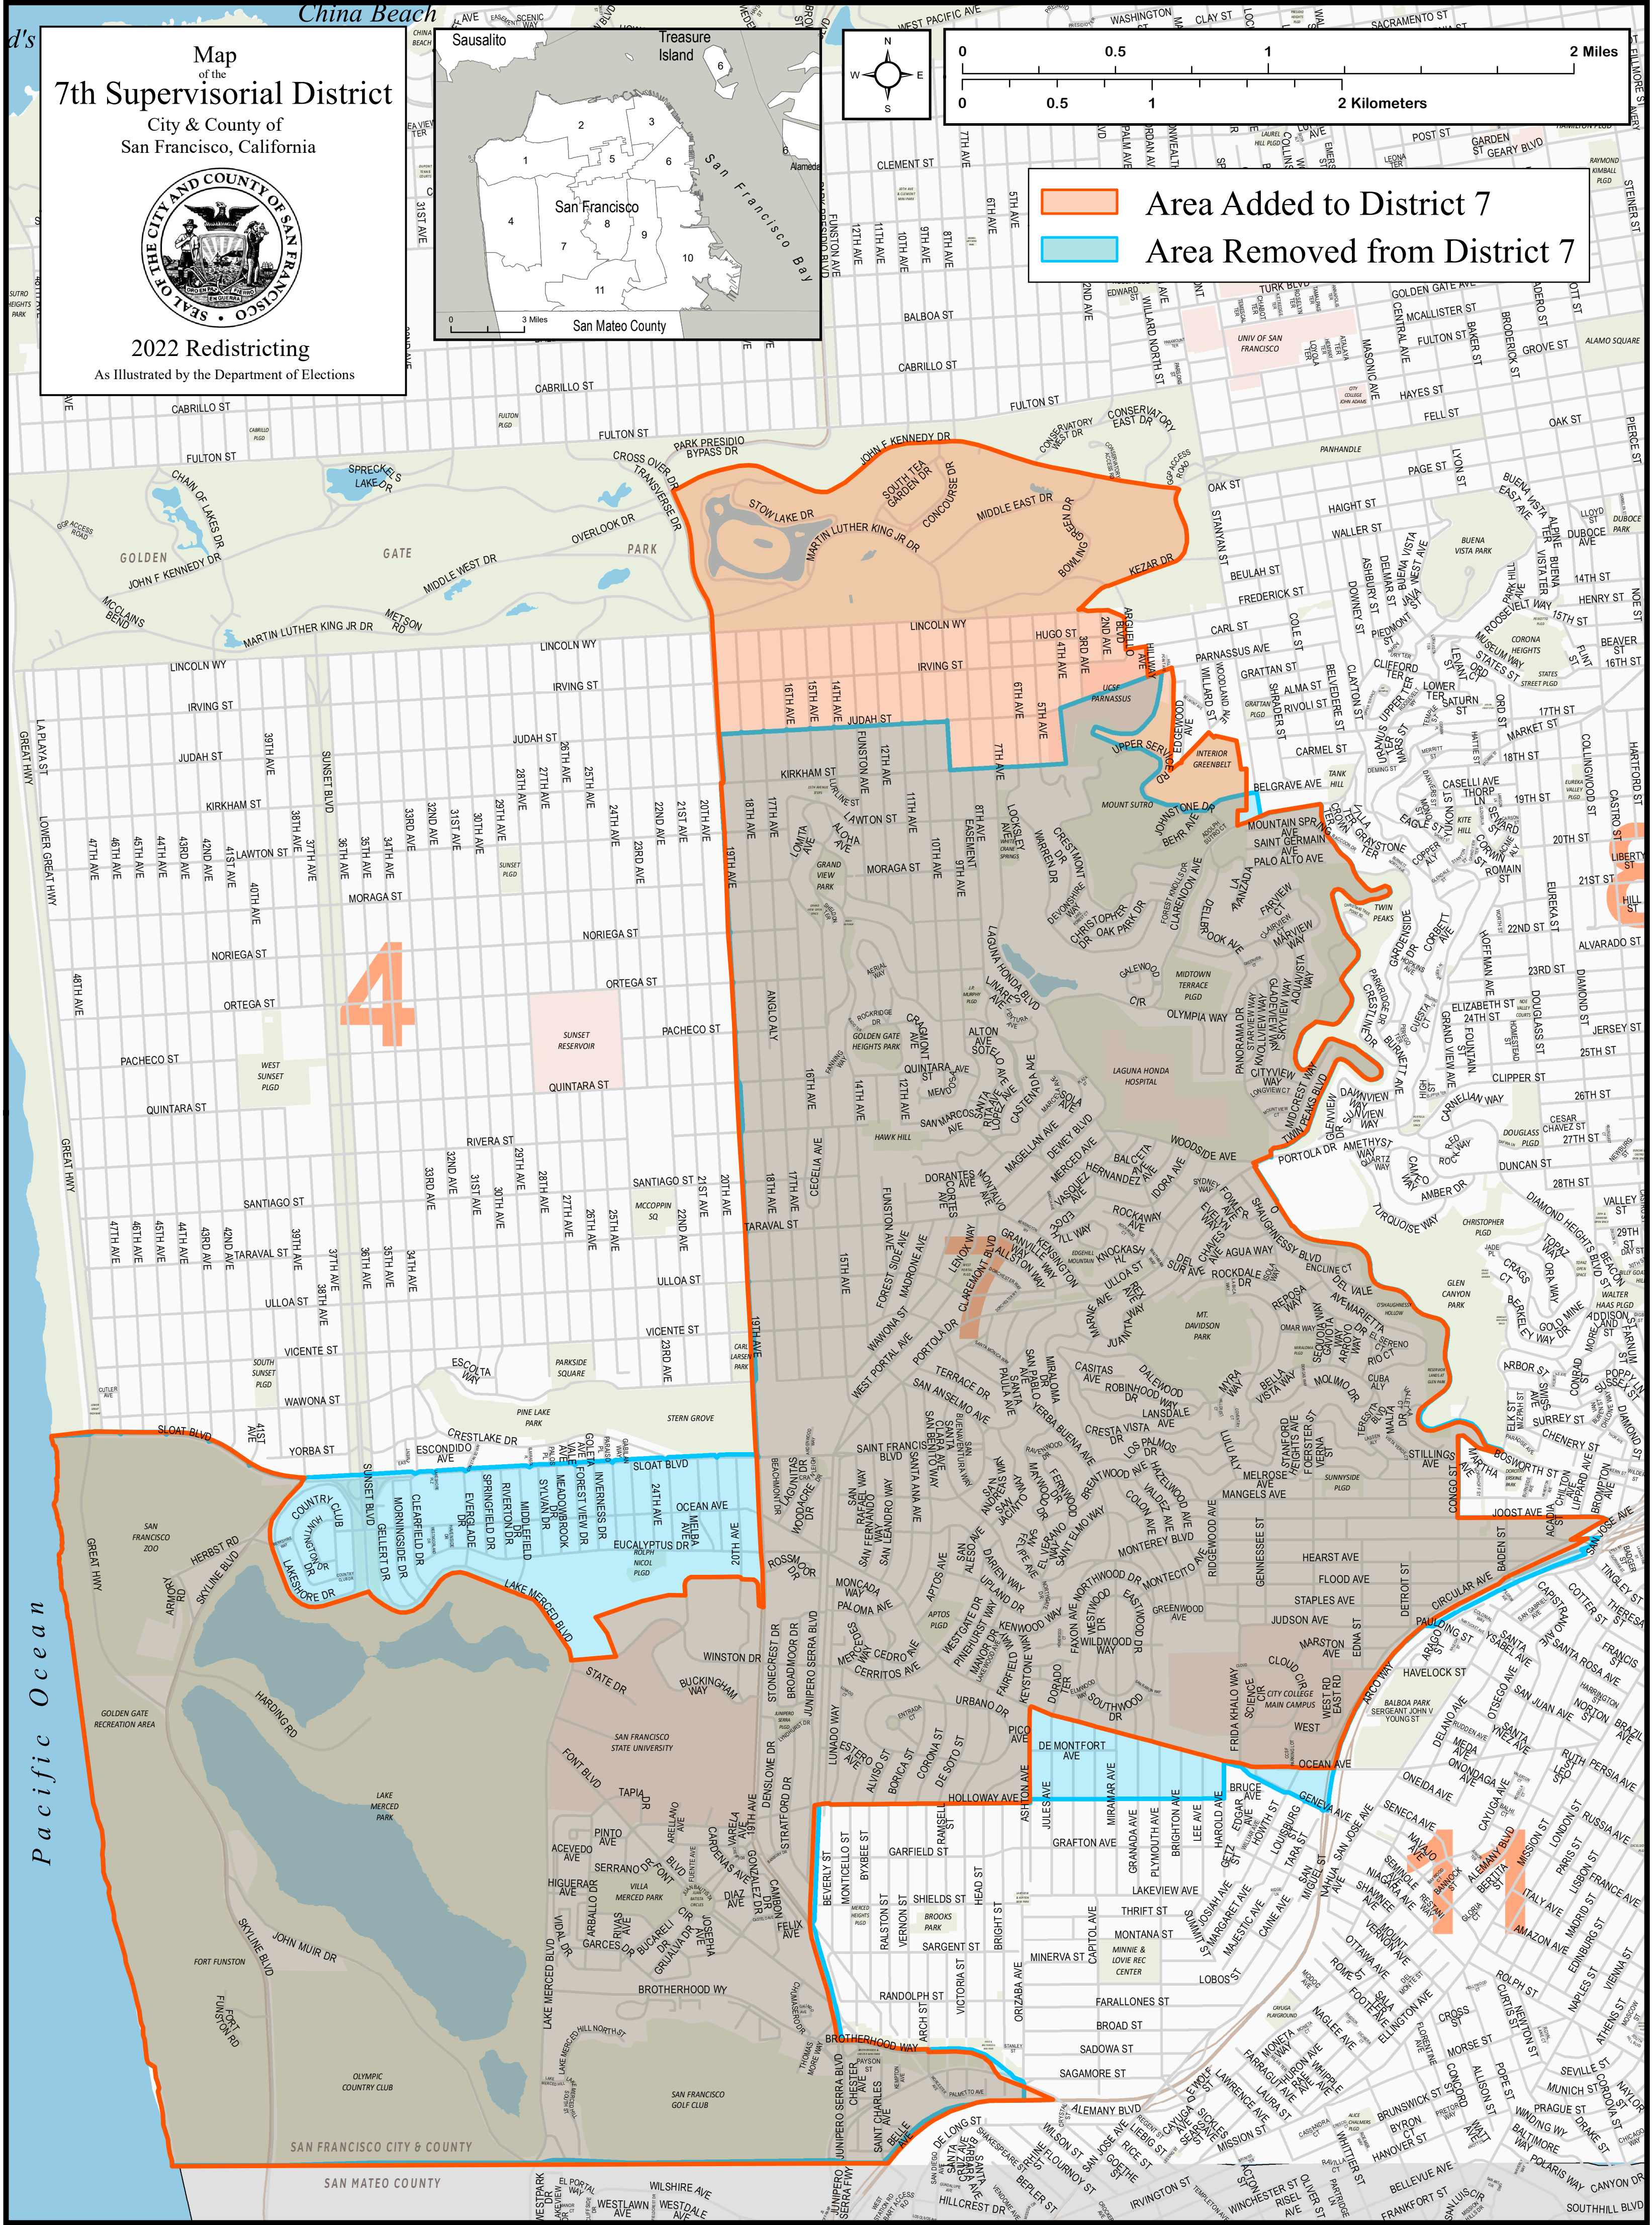

Map of the 7th Supervisorial District

City & County of San Francisco, California

2022 Redistricting

As Illustrated by the Department of Elections

- Area Added to District 7
- Area Removed from District 7

4

Pacific Ocean

SAN FRANCISCO CITY & COUNTY

SAN MATEO COUNTY