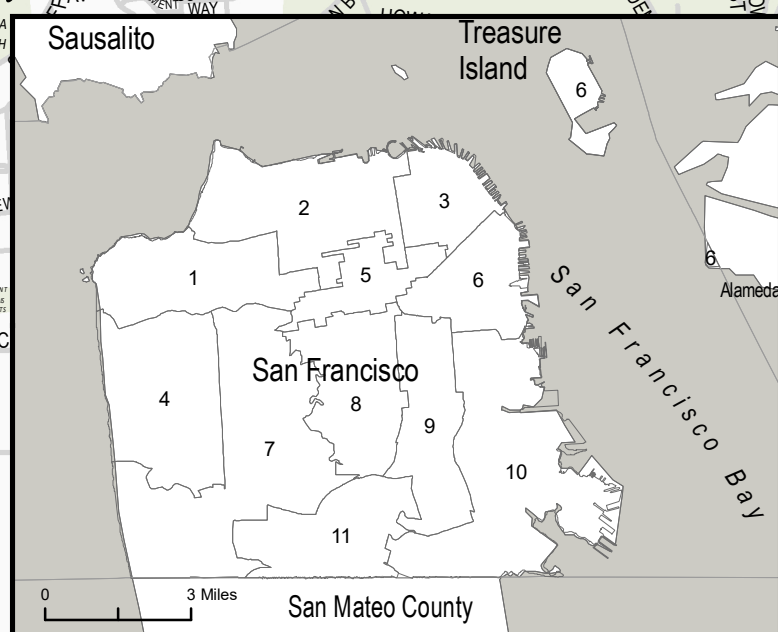

Map of the 7th Supervisorial District

City & County of San Francisco, California

2022 Redistricting

As Illustrated by the Department of Elections

- Area Added to District 7
- Area Removed from District 7

4

Pacific Ocean

SAN FRANCISCO CITY & COUNTY

SAN MATEO COUNTY