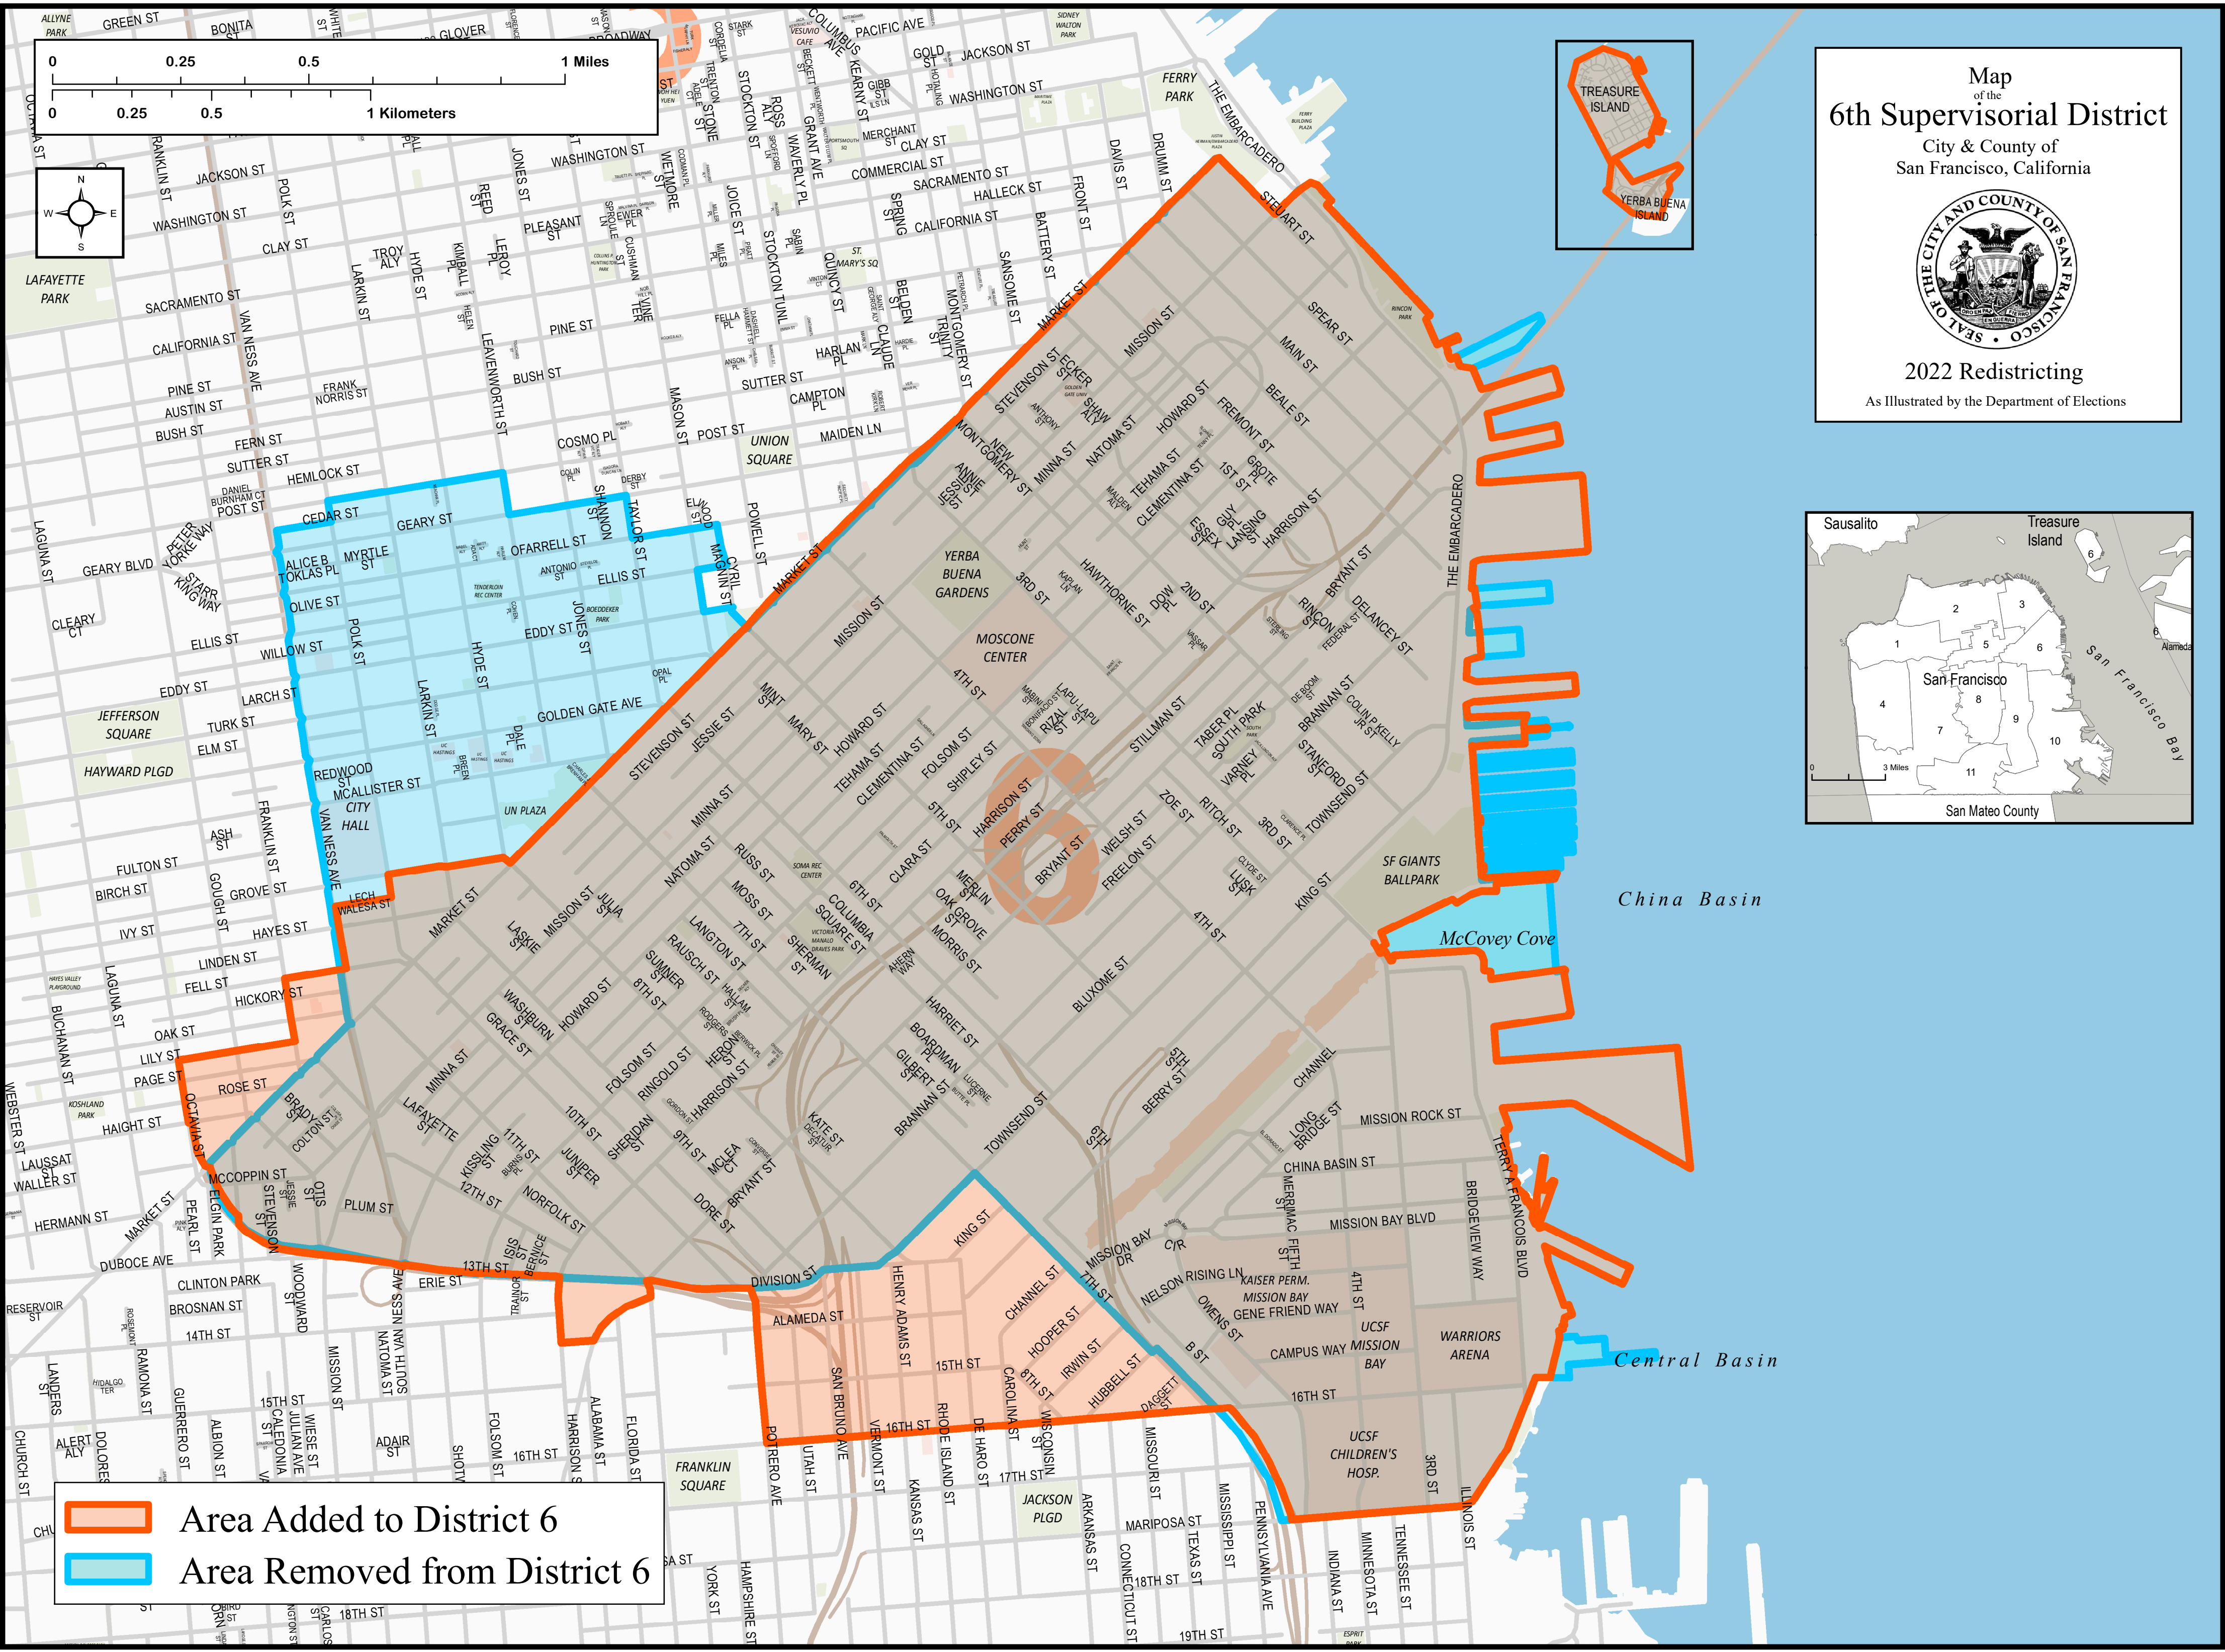

Map
of the
6th Supervisorial District
City & County of
San Francisco, California

2022 Redistricting
As Illustrated by the Department of Elections

Area Added to District 6
 Area Removed from District 6

China Basin

McCovey Cove

Central Basin