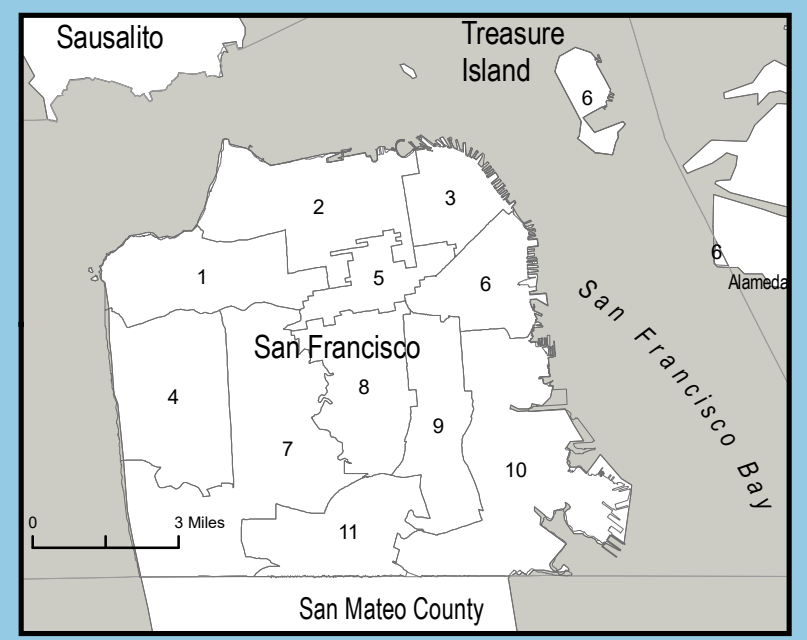

Map
of the
6th Supervisorial District
City & County of
San Francisco, California

2022 Redistricting
As Illustrated by the Department of Elections

Area Added to District 6
 Area Removed from District 6

China Basin

McCovey Cove

Central Basin