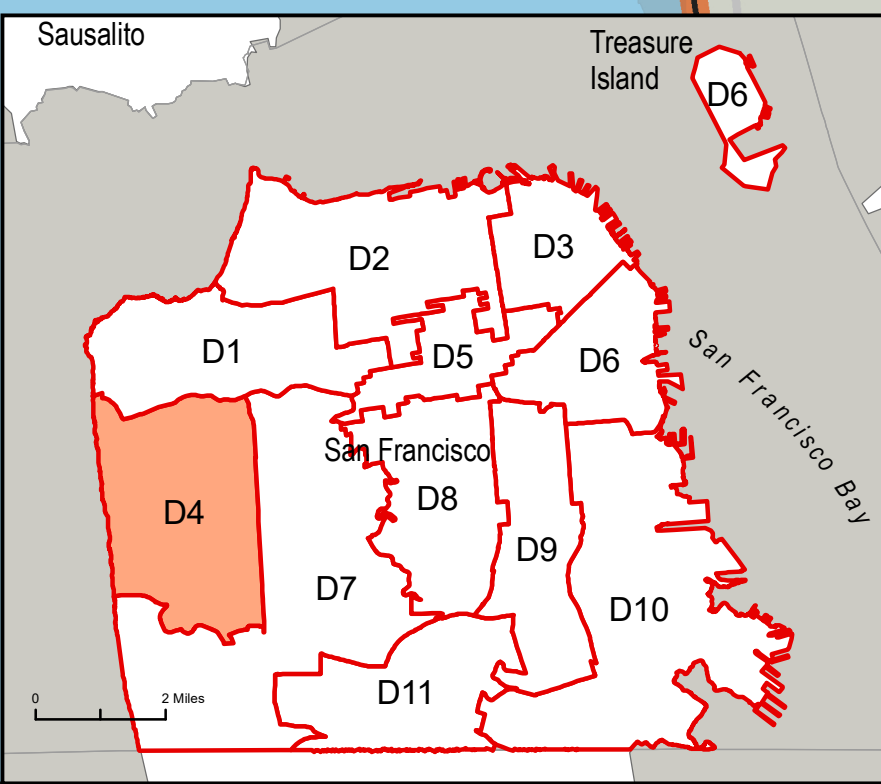

Pacific Ocean

- Precinct Boundaries
- Supervisorial District Boundaries

Map of the
4th Supervisorial District
City & County of
San Francisco, California

July 2022
Prepared by the Department of Elections