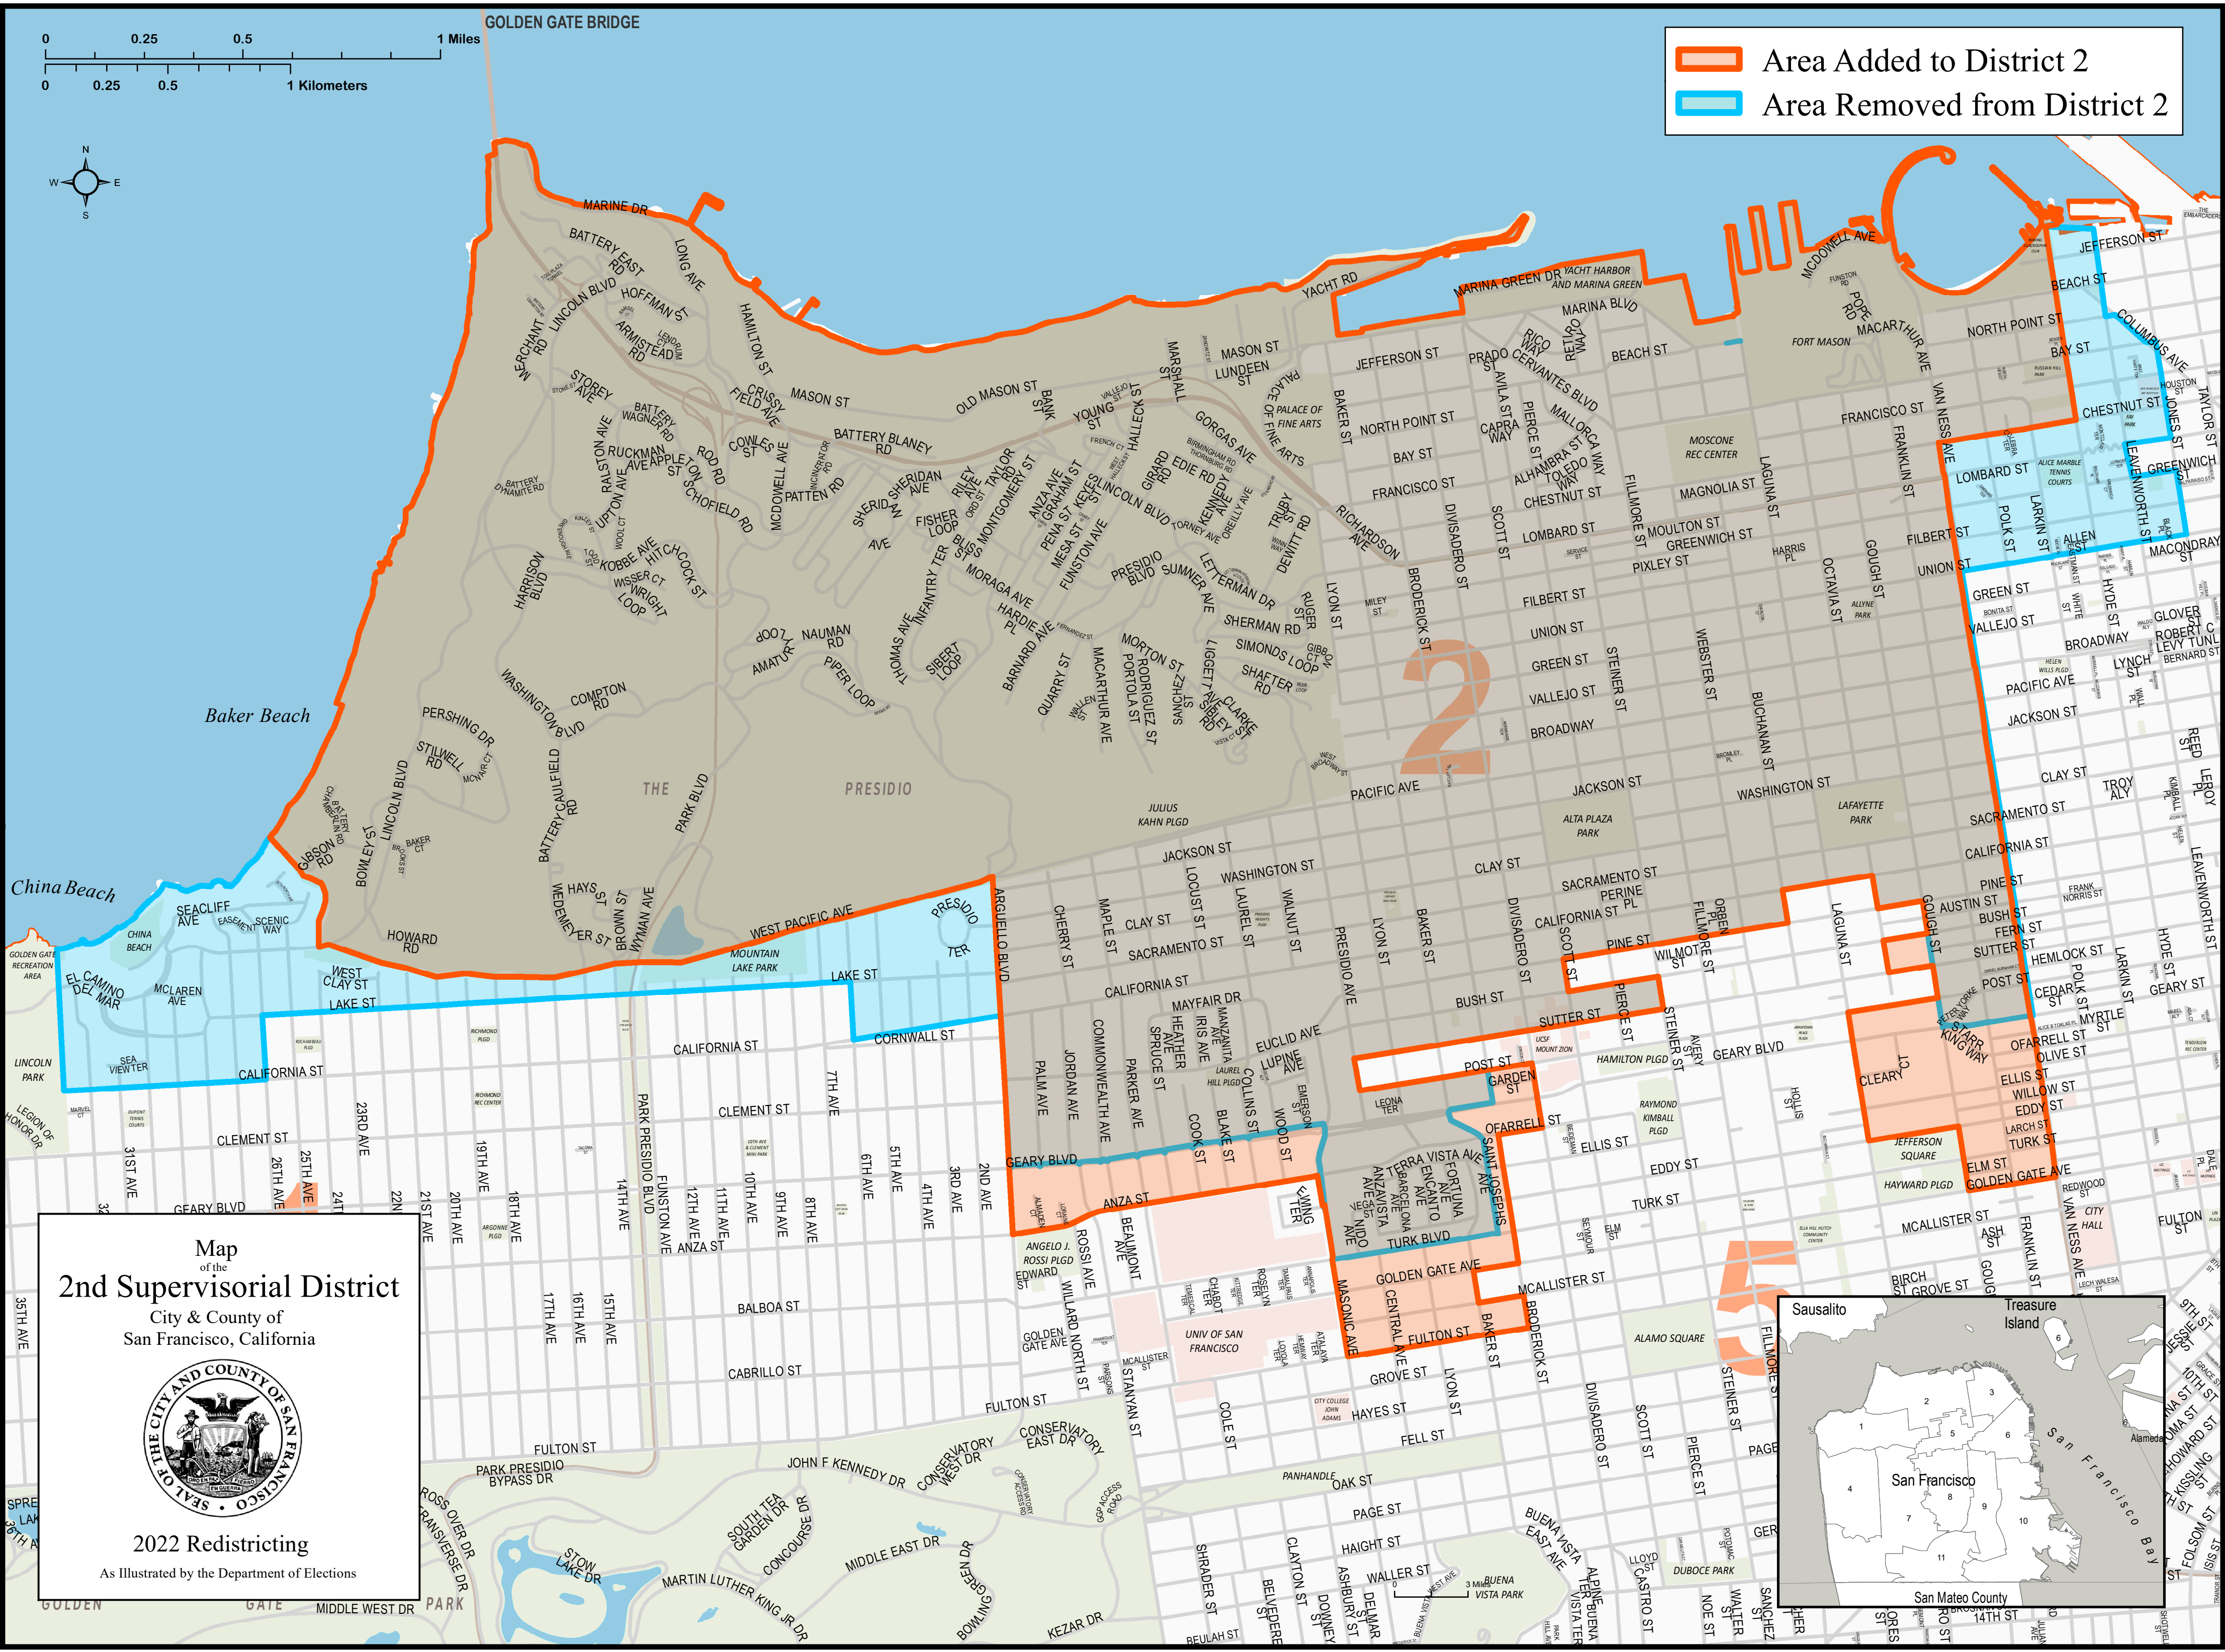

Area Added to District 2

Area Removed from District 2

Map of the
2nd Supervisorial District
 City & County of
 San Francisco, California

2022 Redistricting
 As Illustrated by the Department of Elections