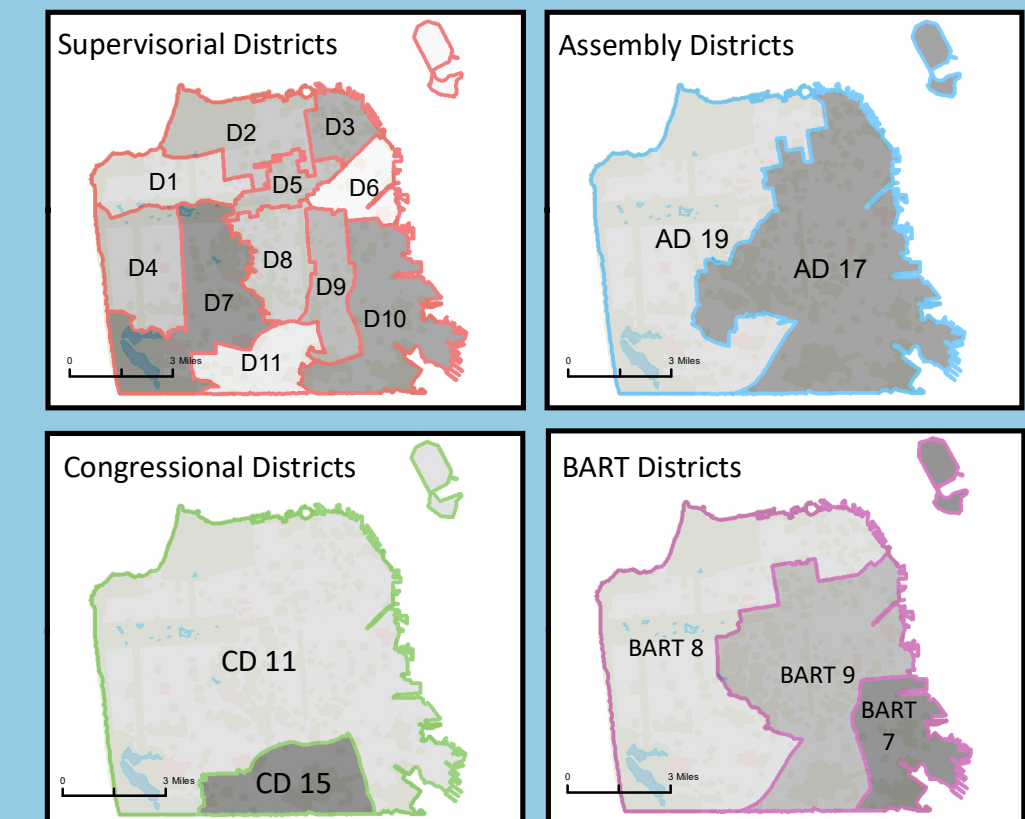

Map
of the
City & County of
San Francisco

showing
Precincts and Legislative Districts

Prepared by the Department of Elections

July 2022

- Precinct Boundaries
- Supervisorial District Boundaries
- Assembly District Boundaries
- Congressional District Boundaries
- BART District Boundaries