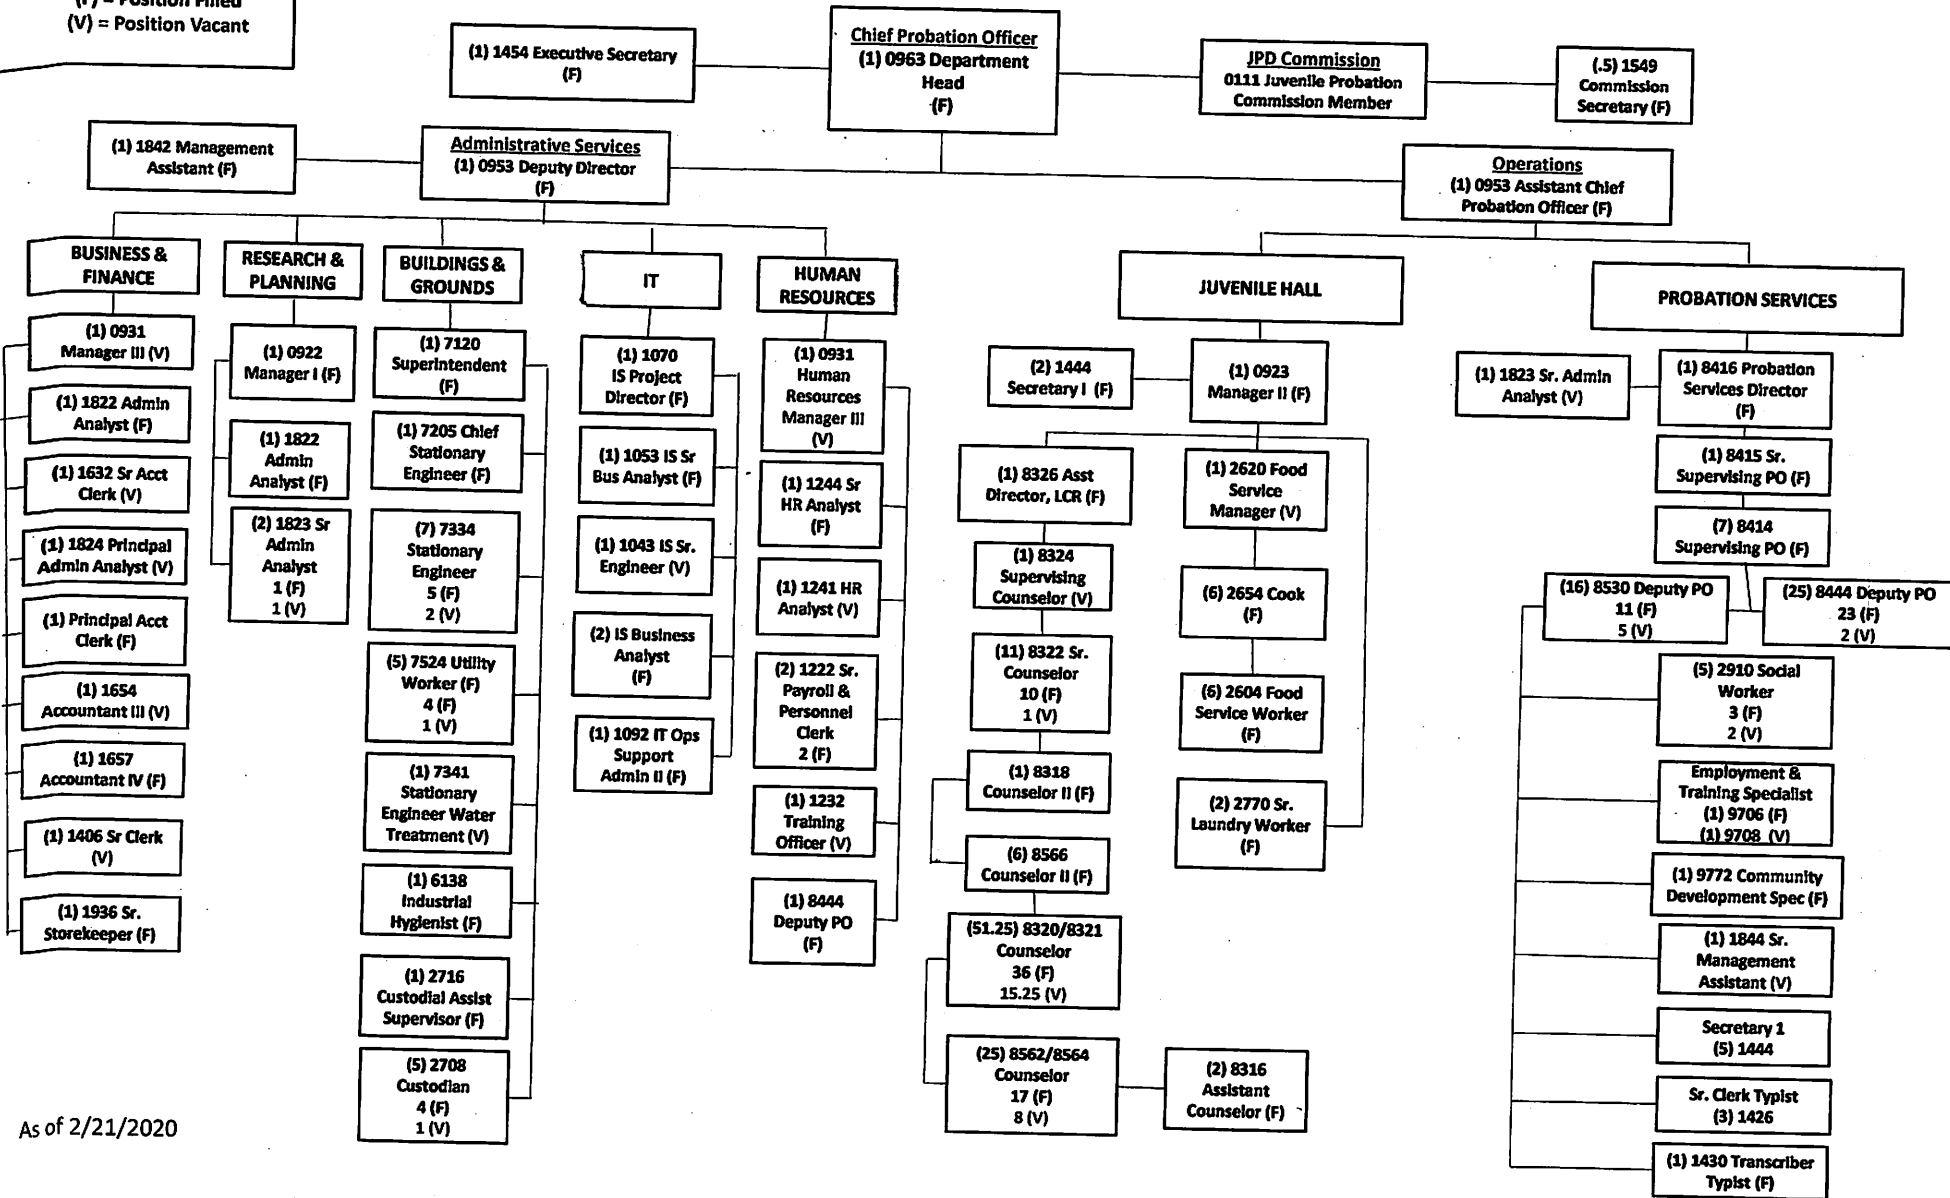

San Francisco Juvenile Probation Department

(F) = Position Filled
(V) = Position Vacant

As of 2/21/2020