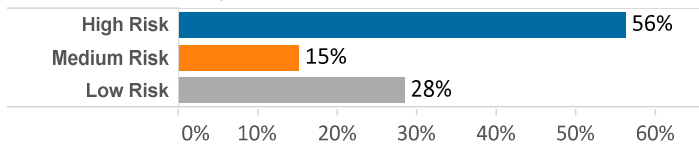

# of Clients:	3,849
# of AB109 Clients:	365
% Felony Cases:	70%
% High Risk:	56%
Average Age:	38
% Male / Female	84% / 16%

All APD Clients by Age

All APD Clients by Race/Ethnicity

All APD Clients by Risk Level