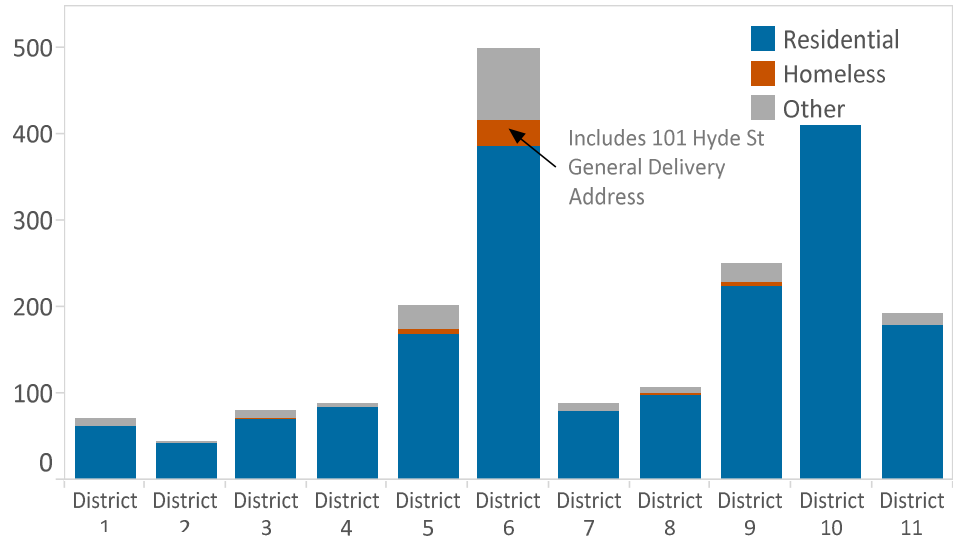

# of Clients:	3,849
# of AB109 Clients:	365
% Felony Cases:	70%
% High Risk:	56%
Average Age:	38
% Male / Female	84% / 16%

All APD Clients by Age

All APD Clients by Race/Ethnicity

All APD Clients by Risk Level