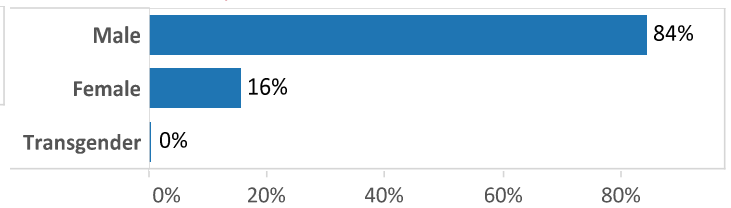

All APD Clients by Gender