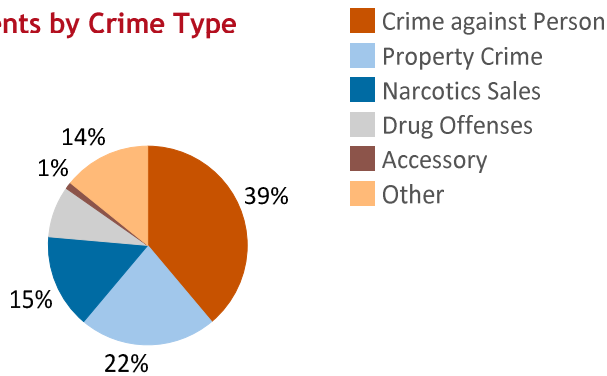

All APD Clients by Crime Type

All Active Clients by APD Unit

Unit	All APD Clients
1170h	124
PRCS	241
General Supervision	2,105
Domestic Violence	402
Homeless	45
Investigation	73
Intensive Supervision	720
No Unit	5
Sex Offender	126
Drug Diversion	8
Grand Total	3,849