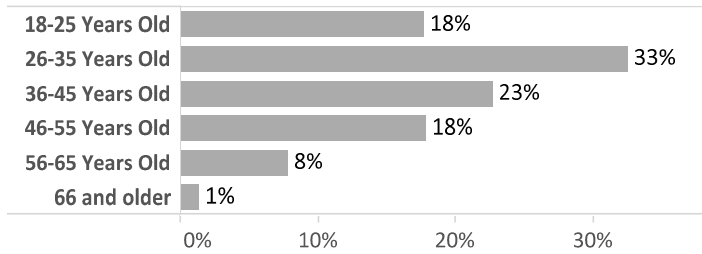

San Francisco Adult Probation Department

Karen Fletcher, Chief Adult Probation Officer

Fact Sheet

February 2015

Active APD Clients by Supervisor District

APD Quick Facts

# of Clients:	3,849
# of AB109 Clients:	365
% Felony Cases:	70%
% High Risk:	56%
Average Age:	38
% Male / Female	84% / 16%

All APD Clients by Age

All APD Clients by Race/Ethnicity

All APD Clients by Risk Level