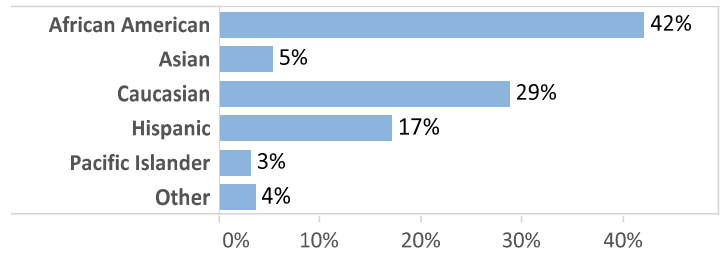

San Francisco Adult Probation Department

Karen Fletcher, Chief Adult Probation Officer

Fact Sheet

February 2015

Active APD Clients by Supervisor District

APD Quick Facts

# of Clients:	3,849
# of AB109 Clients:	365
% Felony Cases:	70%
% High Risk:	56%
Average Age:	38
% Male / Female	84% / 16%

All APD Clients by Age

All APD Clients by Race/Ethnicity

All APD Clients by Risk Level