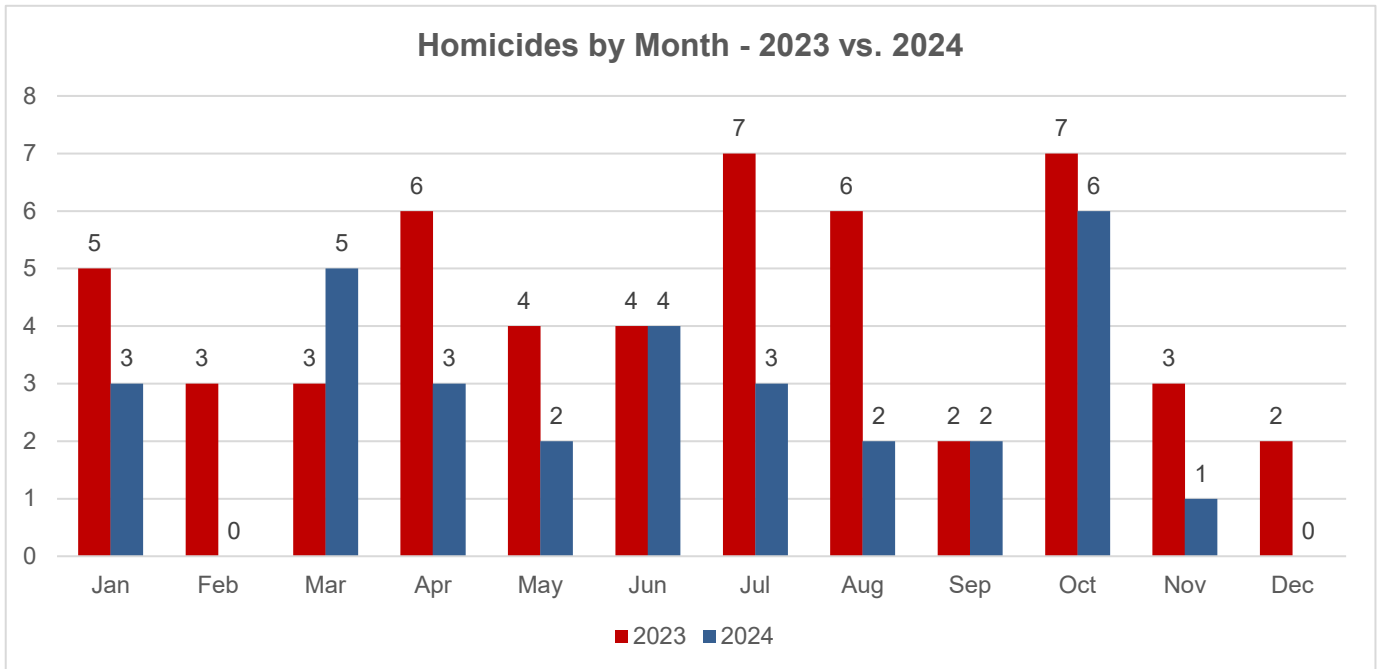

HOMICIDES – CITYWIDE

Year-End Totals 2019 - 2023

District	2019	2020	2021	2022	2023	Total
Central	2	5	1	1	3	12
Southern	1	3	6	3	7	15
Bayview	13	14	15	16	11	68
Mission	5	5	9	9	4	38
Northern	5	1	7	7	5	21
Park	0	0	4	2	2	7
Richmond	0	1	1	1	4	4
Ingleside	2	8	3	8	4	26
Taraval	2	1	0	2	1	9
Tenderloin	11	10	10	7	12	47
Total	41	48	56	56	52	247

Homicides YTD – 12.01.24

District	2020	2021	2022	2023	2024	Total
Central	3	3	3	5	3	17
Southern	1	4	3	3	0	11
Bayview	6	2	3	3	5	19
Mission	5	3	6	6	3	23
Northern	3	6	1	4	2	16
Park	4	8	8	4	4	28
Richmond	5	4	3	7	3	22
Ingleside	5	5	6	6	2	24
Taraval	5	7	7	2	2	23
Tenderloin	5	2	3	7	6	23
Total	3	8	8	3	1	23

At regularly scheduled Police Commission meetings, weekly crime trends are provided as part of the Chief’s Report. At the request of the Commission, this crime trends information is being provided in advance of the scheduled meeting to the Commissioners and made available to the public through the Police Commission’s website.

This information is considered preliminary and subject to further analysis and revision. Monthly Crime Reports are posted on the San Francisco Police Department’s website and remain the official analysis of data extracted through Crime Data Warehouse and other tracking systems. Additional information can be found:

[Crime Dashboard | San Francisco Police Department](#)