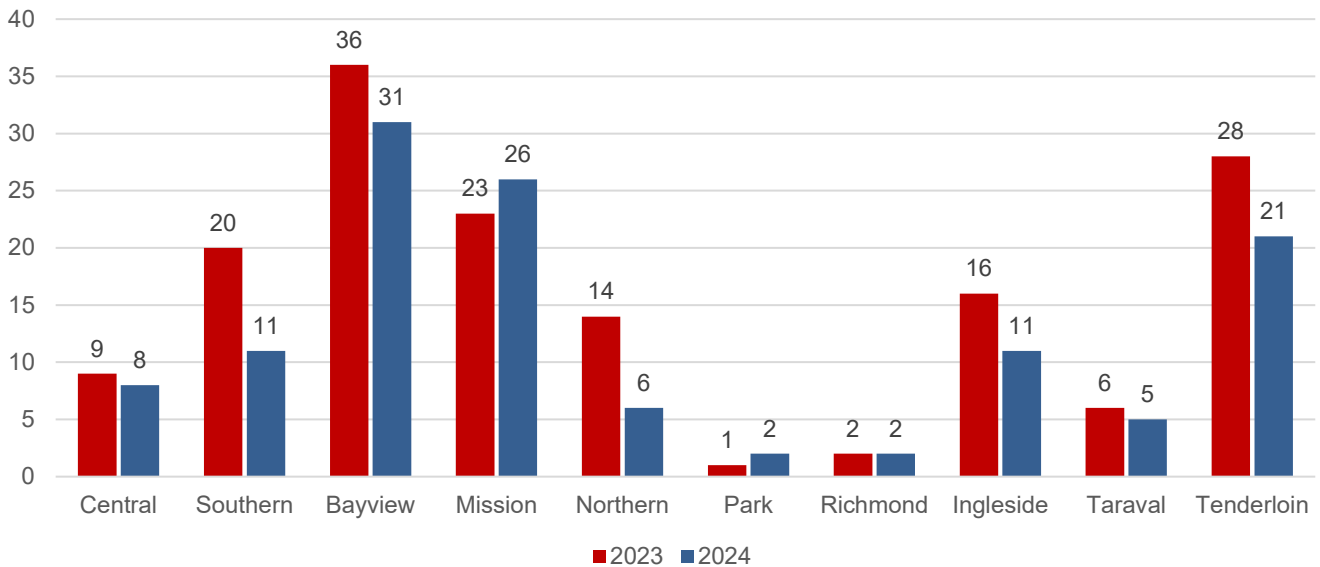

\*Total Gun Violence = Non-fatal Shooting Victims + Fatal Shooting Victims

Year-to-Date - 12.01.24	2019	2020	2021	2022	2023	2024	2023 v 2024
Homicides w/Firearm	20	29	40	33	32	22	-31%
Shooting Victims (Non-Fatal)	100	117	164	159	152	115	-24%
<b>Total Gun Violence</b>	<b>120</b>	<b>146</b>	<b>204</b>	<b>192</b>	<b>184</b>	<b>137</b>	<b>-26%</b>
	2019	2020	2021	2022	2023	2024	2023 v 2024
YTD Homicides	34	45	52	51	50	33	-34%
Total Homicides as of Dec 31	41	48	56	56	52		

**Gun Violence YTD Comparison 2023 vs. 2024**

**SHOOTINGS – CITYWIDE**

**Shootings YTD - By Month - 2023 vs. 2024**

**Shootings YTD - By District Station - 2023 vs. 2024**