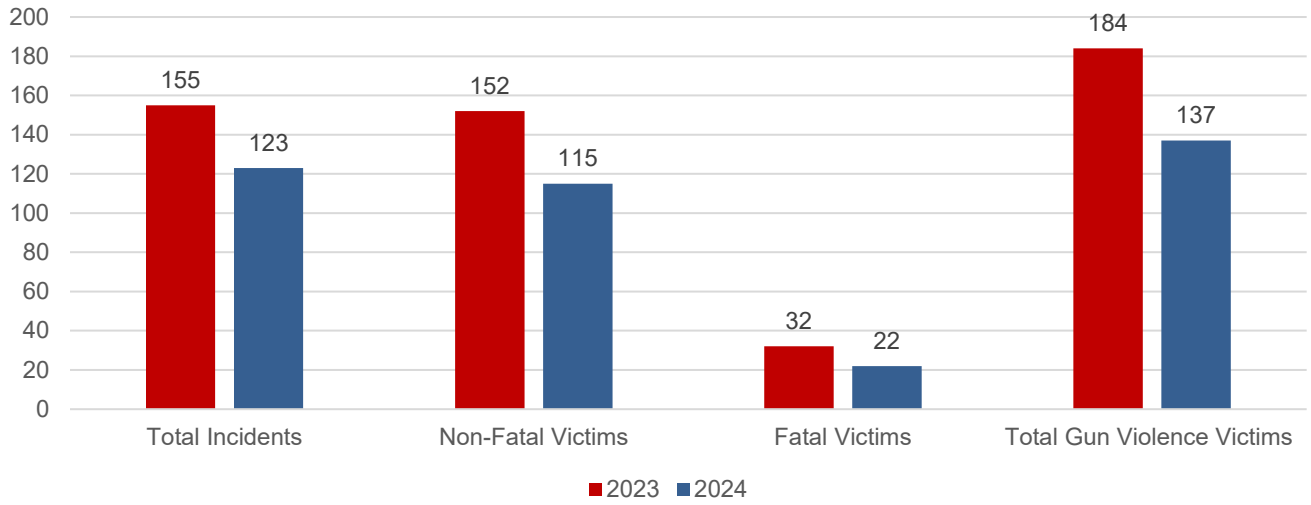

Gun Violence YTD Comparison 2023 vs. 2024