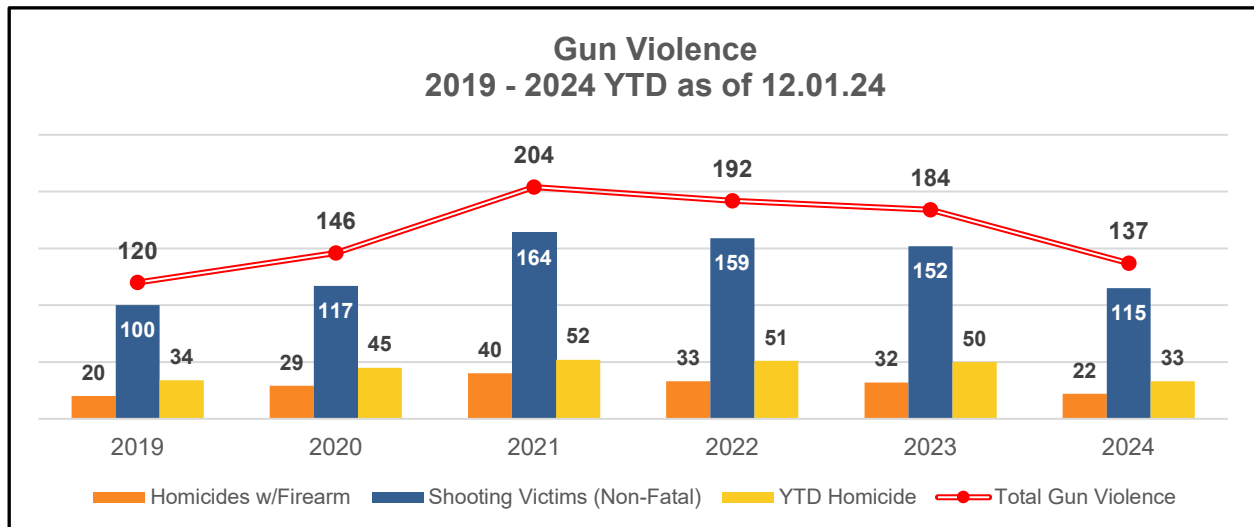

**SAN FRANCISCO POLICE DEPARTMENT**  
**Preliminary Weekly Crime Trends**  
**Meeting Date – December 4, 2024**

**OVERALL PART 1 CRIME – CITYWIDE**

11.25 - 12.01.24	Last Week 11.18 - 11.24.24	This Week 11.25 - 12.01.24	Percent Change		YTD 2023	YTD 2024	Percent Change	
Homicide	0	2		<b>Not cal.</b>	50	33	↓	<b>-34%</b>
Rape	4	6	↑	<b>50%</b>	234	216	↓	<b>-8%</b>
Robbery	31	58	↑	<b>87%</b>	2,560	1,998	↓	<b>-22%</b>
Assault	22	34	↑	<b>55%</b>	2,317	2,180	↓	<b>-6%</b>
Human Trafficking	1	0	↓	<b>-100%</b>	19	11	↓	<b>-42%</b>
<b>Total Violent Crimes</b>	<b>58</b>	<b>100</b>	↑	<b>72%</b>	<b>5,180</b>	<b>4,438</b>	↓	<b>-14%</b>
Burglary	97	50	↓	<b>-48%</b>	5,299	4,692	↓	<b>-11%</b>
Motor Vehicle Theft	75	51	↓	<b>-32%</b>	6,302	4,985	↓	<b>-21%</b>
Arson	1	4	↑	<b>300%</b>	259	220	↓	<b>-15%</b>
Larceny Theft	277	186	↓	<b>-33%</b>	30,567	19,013	↓	<b>-38%</b>
<b>Total Property Crimes</b>	<b>450</b>	<b>291</b>	↓	<b>-35%</b>	<b>42,427</b>	<b>28,910</b>	↓	<b>-32%</b>
<b>TOTALS</b>	<b>508</b>	<b>391</b>	↓	<b>-23%</b>	<b>47,607</b>	<b>33,348</b>	↓	<b>-30%</b>

**DISCLAIMER:** Data Source: Preliminary data gathered from Crime Data Warehouse and covers Monday 12:00 AM to Sunday 11:59 PM compared to same period the previous year. Week-over-week data may not include all incidents reported over the weekend due to delays that may occur in uploading reports following supervisor review and approval on Monday morning. Homicide data is provided by Investigations Bureau.

**GUN VIOLENCE – CITYWIDE**

**GUN VIOLENCE – DOWN 26% compared to 2023**

- **There were 3 non-fatal shooting incidents causing injuries to 3 victims this week.**
  - For the year, there are a total of 123 firearm-related incidents resulting in 137 victims
- **There were 2 homicide incidents for the week ending 12.01.2024**
  - There are 33 homicides YTD with 22 incidents resulting from a firearm.
  - There are 3 homicides in November 2024
  - **Overall Clearance Rate: 84% for 2024**