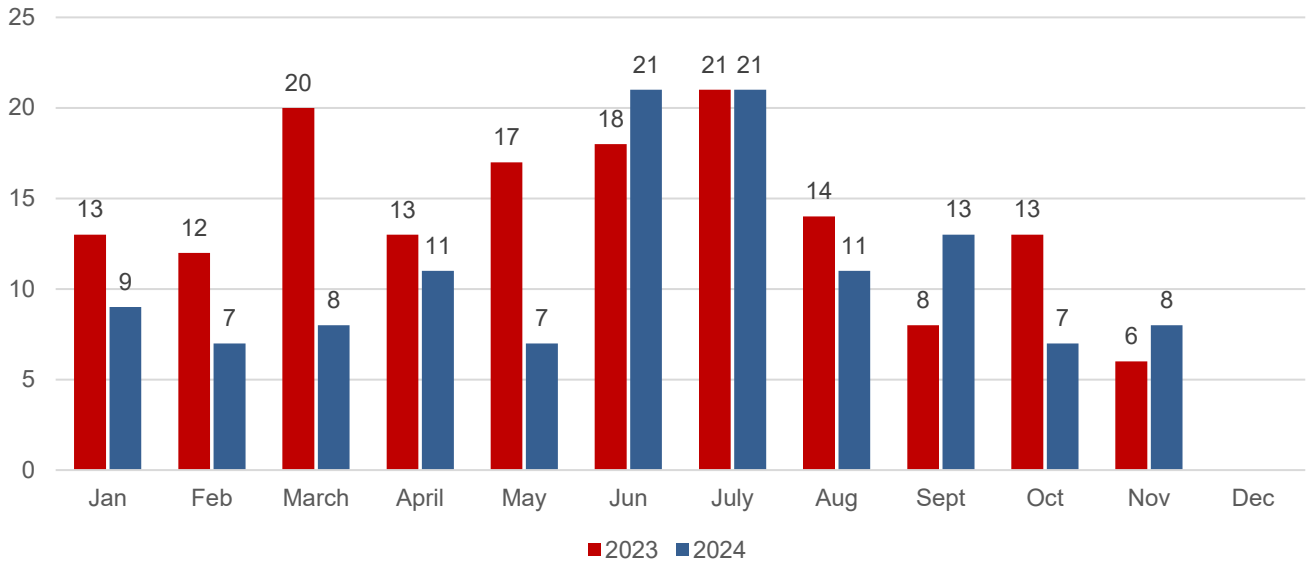

**DISCLAIMER:** Data Source: Preliminary data gathered from Crime Data Warehouse and covers Monday 12:00 AM to Sunday 11:59 PM compared to same period the previous year. Week-over-week data may not include all incidents reported over the weekend due to delays that may occur in uploading reports following supervisor review and approval on Monday morning. Homicide data is provided by Investigations Bureau.

**GUN VIOLENCE – CITYWIDE**

**GUN VIOLENCE – DOWN 26% compared to 2023**

- **There were 3 non-fatal shooting incidents causing injuries to 3 victims this week.**
  - For the year, there are a total of 123 firearm-related incidents resulting in 137 victims
- **There were 2 homicide incidents for the week ending 12.01.2024**
  - There are 33 homicides YTD with 22 incidents resulting from a firearm.
  - There are 3 homicides in November 2024
  - **Overall Clearance Rate: 84% for 2024**

\*Total Gun Violence = Non-fatal Shooting Victims + Fatal Shooting Victims

Year-to-Date - 12.01.24	2019	2020	2021	2022	2023	2024	2023 v 2024
Homicides w/Firearm	20	29	40	33	32	22	-31%
Shooting Victims (Non-Fatal)	100	117	164	159	152	115	-24%
<b>Total Gun Violence</b>	<b>120</b>	<b>146</b>	<b>204</b>	<b>192</b>	<b>184</b>	<b>137</b>	<b>-26%</b>
	2019	2020	2021	2022	2023	2024	2023 v 2024
YTD Homicides	34	45	52	51	50	33	-34%
Total Homicides as of Dec 31	41	48	56	56	52		

**Gun Violence YTD Comparison 2023 vs. 2024**

**SHOOTINGS – CITYWIDE**

**Shootings YTD - By Month - 2023 vs. 2024**

**Shootings YTD - By District Station - 2023 vs. 2024**