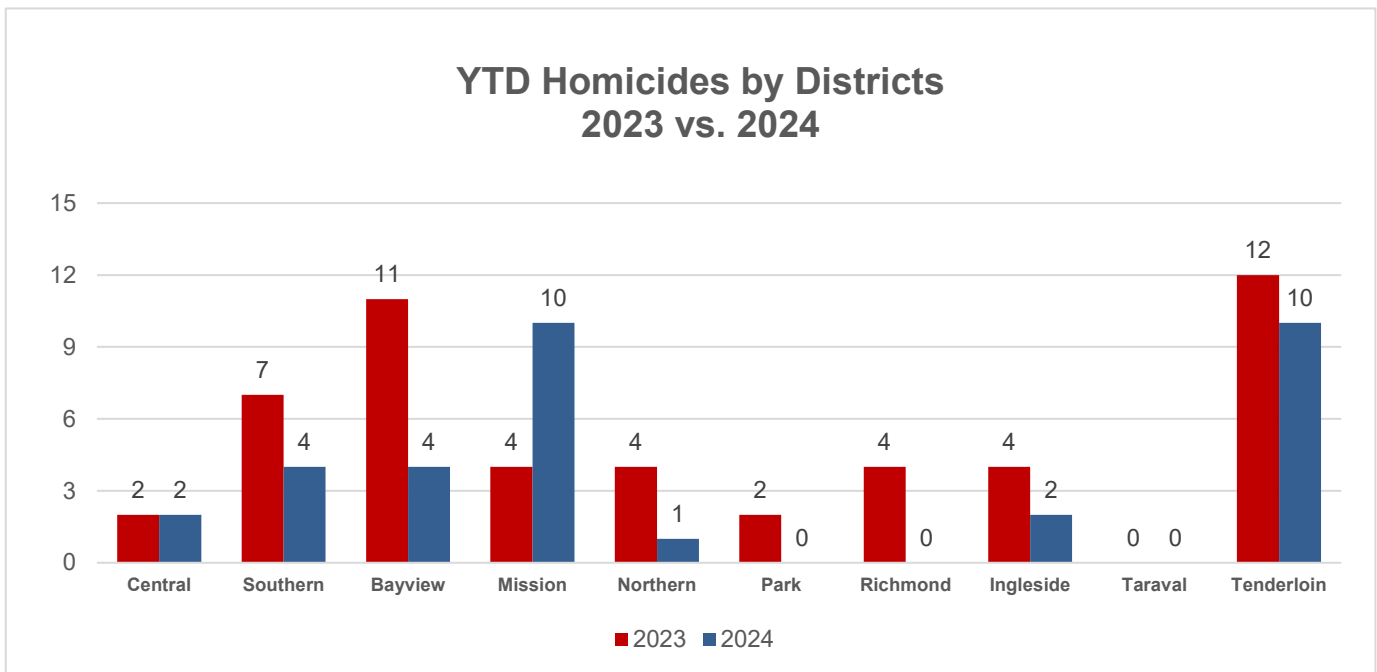

HOMICIDES – CITYWIDE

Year-End Totals 2019 - 2023

District	2019	2020	2021	2022	2023	Total
Central	2	5	1	1	3	12
Southern	1	3	6	3	7	15
Bayview	13	14	15	16	11	68
Mission	5	5	9	9	4	38
Northern	5	1	7	7	5	21
Park	0	0	4	2	2	7
Richmond	0	1	1	1	4	4
Ingleside	2	8	3	8	4	26
Taraval	2	1	0	2	1	9
Tenderloin	11	10	10	7	12	47
Total	41	48	56	56	52	247

Homicides YTD – 12.01.24

District	2020	2021	2022	2023	2024	Total
Central	3	3	3	5	3	17
Southern	1	4	3	3	0	11
Bayview	6	2	3	3	5	19
Mission	5	3	6	6	3	23
Northern	3	6	1	4	2	16
Park	4	8	8	4	4	28
Richmond	5	4	3	7	3	22
Ingleside	5	5	6	6	2	24
Taraval	5	7	7	2	2	23
Tenderloin	5	2	3	7	6	23
Total	3	8	8	3	1	23

At regularly scheduled Police Commission meetings, weekly crime trends are provided as part of the Chief’s Report. At the request of the Commission, this crime trends information is being provided in advance of the scheduled meeting to the Commissioners and made available to the public through the Police Commission’s website.

This information is considered preliminary and subject to further analysis and revision. Monthly Crime Reports are posted on the San Francisco Police Department’s website and remain the official analysis of data extracted through Crime Data Warehouse and other tracking systems. Additional information can be found:

[Crime Dashboard | San Francisco Police Department](#)