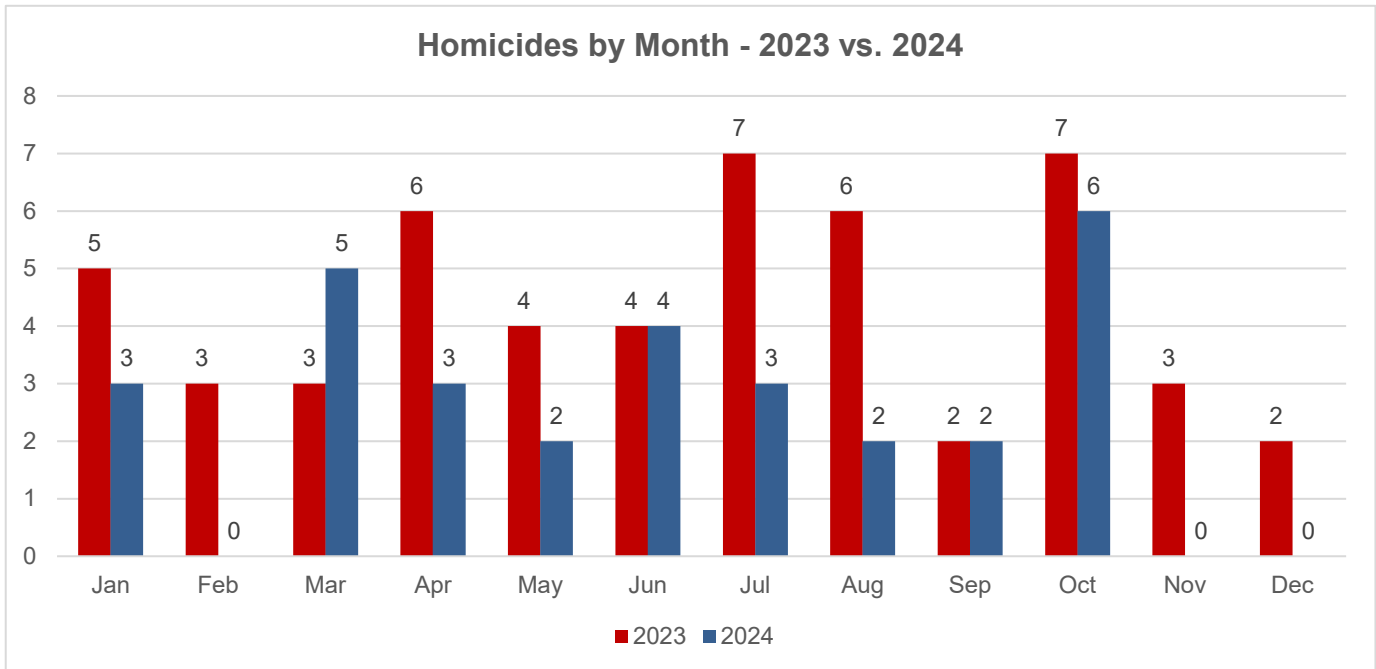

HOMICIDES – CITYWIDE

Year-End Totals 2019 - 2023

District	2019	2020	2021	2022	2023	Total
Central	2	5	1	1	3	12
Southern	1	3	6	3	7	15
Bayview	13	14	15	16	11	68
Mission	5	5	9	9	4	38
Northern	5	1	7	7	5	21
Park	0	0	4	2	2	7
Richmond	0	1	1	1	4	4
Ingleside	2	8	3	8	4	26
Taraval	2	1	0	2	1	9
Tenderloin	11	10	10	7	12	47
Total	41	48	56	56	52	247

Homicides YTD – 11.03.24

District	2020	2021	2022	2023	2024	Total
Central	4	0	0	2	1	7
Southern	2	5	1	6	4	18
Bayview	10	12	12	11	3	48
Mission	5	8	10	4	9	36
Northern	1	5	6	4	1	17
Park	0	3	1	2	0	6
Richmond	1	0	0	3	0	4
Ingleside	8	2	7	4	2	23
Taraval	1	0	2	0	0	3
Tenderloin	10	10	5	11	10	46
Total	42	45	44	47	30	208

At regularly scheduled Police Commission meetings, weekly crime trends are provided as part of the Chief’s Report. At the request of the Commission, this crime trends information is being provided in advance of the scheduled meeting to the Commissioners and made available to the public through the Police Commission’s website.

This information is considered preliminary and subject to further analysis and revision. Monthly Crime Reports are posted on the San Francisco Police Department’s website and remain the official analysis of data extracted through Crime Data Warehouse and other tracking systems. Additional information can be found:

[Crime Dashboard | San Francisco Police Department](#)