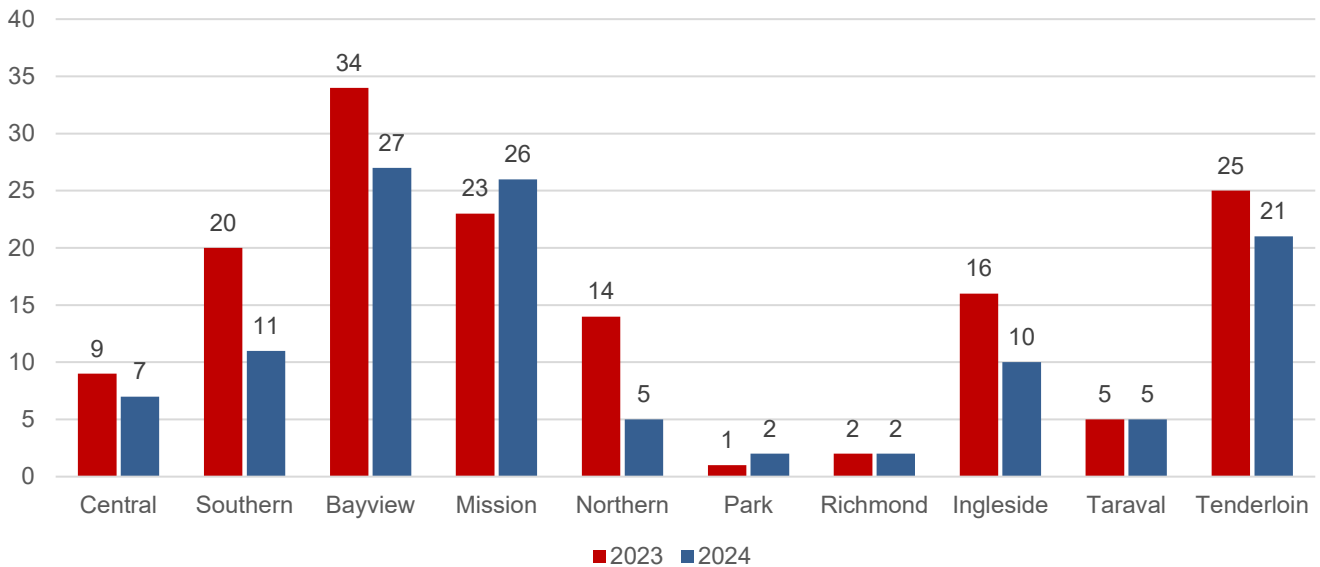

Shootings YTD - By District Station - 2023 vs. 2024