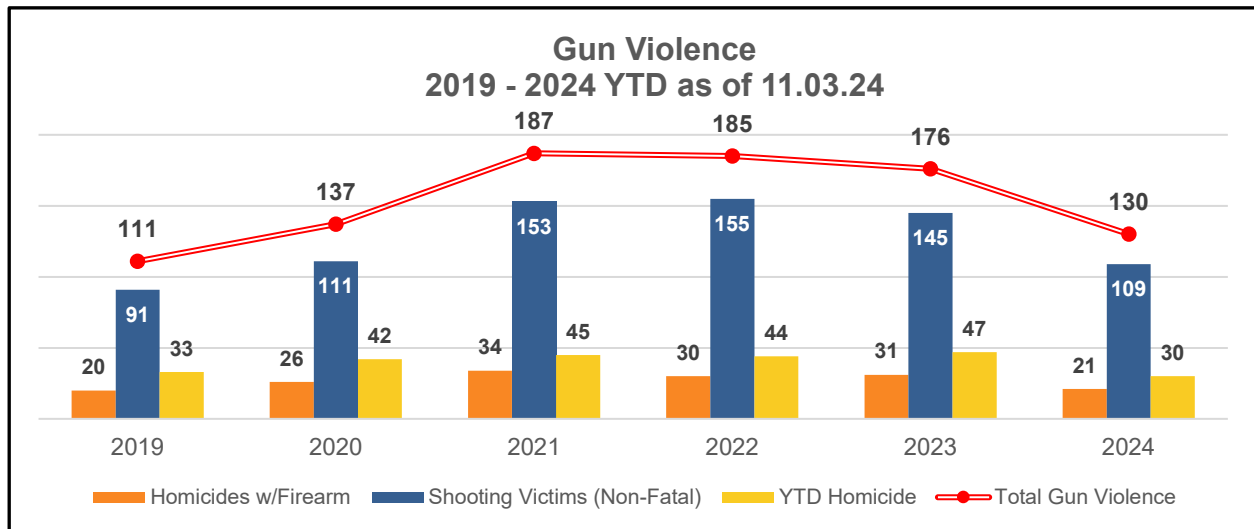

**SAN FRANCISCO POLICE DEPARTMENT**  
**Preliminary Weekly Crime Trends**  
**Meeting Date – November 6, 2024**

**OVERALL PART 1 CRIME – CITYWIDE**

10.21 - 10.27.24	Last Week 10.21 - 10.27.24	This Week 10.28 - 11.03.24	Percent Change		YTD 2023	YTD 2024	Percent Change	
Homicide	1	3	↑	<b>200%</b>	47	30	↓	<b>-36%</b>
Rape	2	2		<b>N/C</b>	213	191	↓	<b>-10%</b>
Robbery	45	39	↓	<b>-13%</b>	2,368	1,836	↓	<b>-22%</b>
Assault	36	40	↑	<b>11%</b>	2,143	2,039	↓	<b>-5%</b>
Human Trafficking	0	0		<b>N/C</b>	17	10	↓	<b>-41%</b>
<b>Total Violent Crimes</b>	<b>84</b>	<b>84</b>		<b>N/C</b>	<b>4,788</b>	<b>4,106</b>	↓	<b>-14%</b>
Burglary	83	62	↓	<b>-25%</b>	4,885	4,338	↓	<b>-11%</b>
Motor Vehicle Theft	101	56	↓	<b>-45%</b>	5,833	4,697	↓	<b>-19%</b>
Arson	6	1	↓	<b>-83%</b>	233	212	↓	<b>-9%</b>
Larceny Theft	348	195	↓	<b>-44%</b>	28,815	17,548	↓	<b>-39%</b>
<b>Total Property Crimes</b>	<b>538</b>	<b>314</b>	↓	<b>-42%</b>	<b>39,766</b>	<b>26,795</b>	↓	<b>-33%</b>
<b>TOTALS</b>	<b>622</b>	<b>398</b>	↓	<b>-36%</b>	<b>44,554</b>	<b>30,901</b>	↓	<b>-31%</b>

**DISCLAIMER:** Data Source: Preliminary data gathered from Crime Data Warehouse and covers Monday 12:00 AM to Sunday 11:59 PM compared to same period the previous year. Week-over-week data may not include all incidents reported over the weekend due to delays that may occur in uploading reports following supervisor review and approval on Monday morning. Homicide data is provided by Investigations Bureau.

**GUN VIOLENCE – CITYWIDE**

**GUN VIOLENCE – DOWN 26% compared to 2023**

- **There were 2 non-fatal shooting incidents causing injuries to 2 victims this week.**
  - For the year, there are a total of 116 firearm-related incidents resulting in 130 victims
- **There were 3 homicide incidents for the week ending 11.03.2024**
  - There are 30 homicides YTD with 21 incidents resulting from a firearm.
  - There are no homicides in November 2024
  - **Overall Clearance Rate: 86% for 2024**