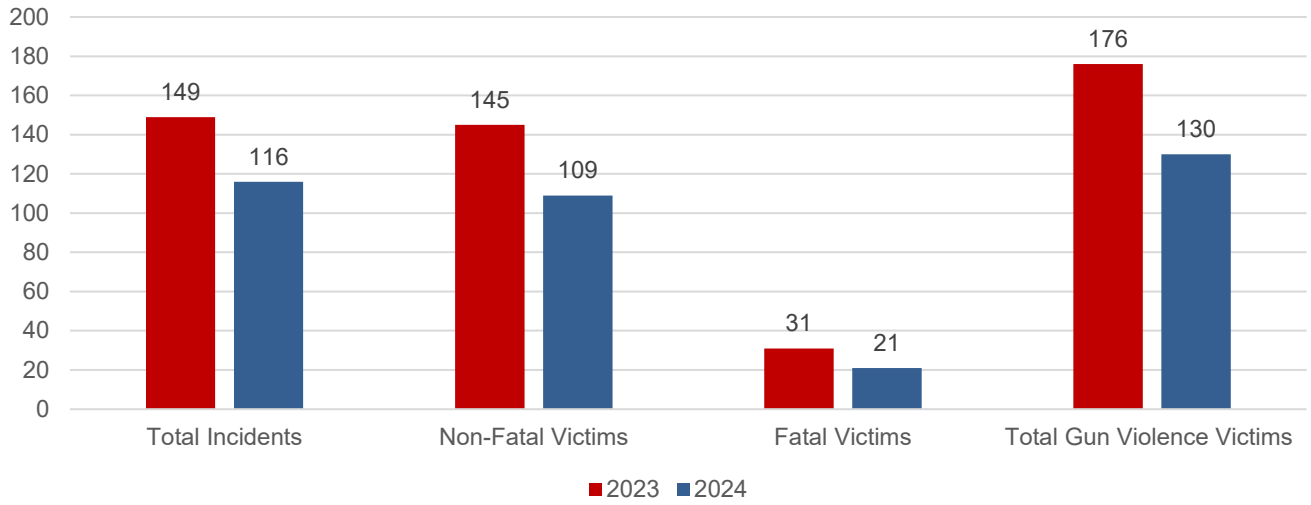

Gun Violence YTD Comparison 2023 vs. 2024