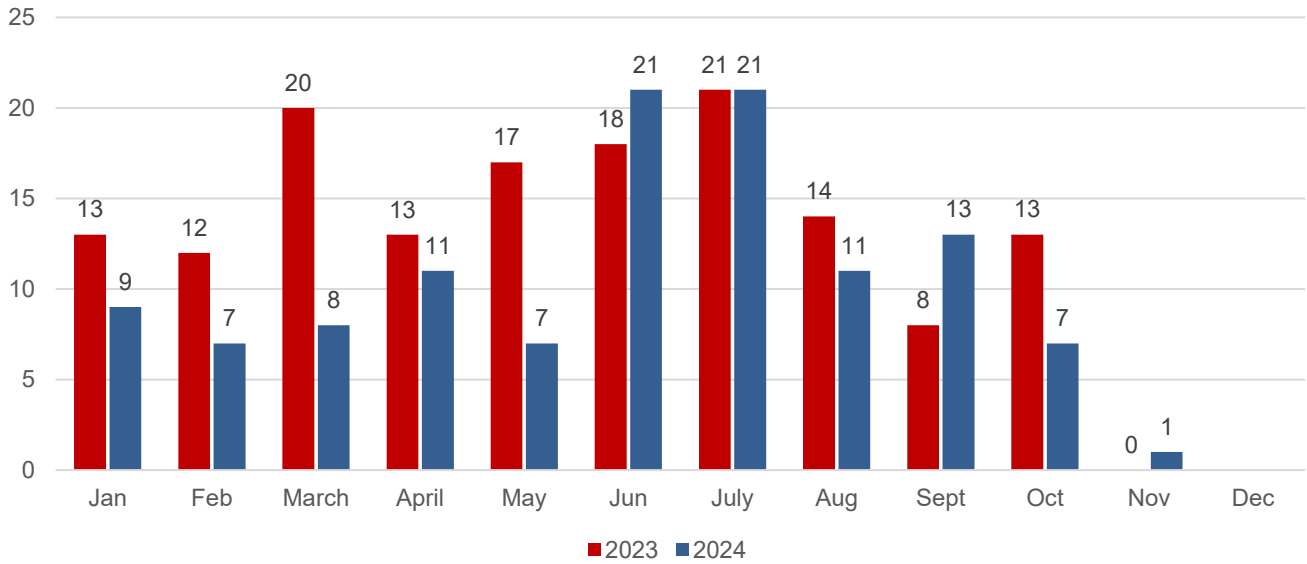

SHOOTINGS – CITYWIDE

Shootings YTD - By Month - 2023 vs. 2024