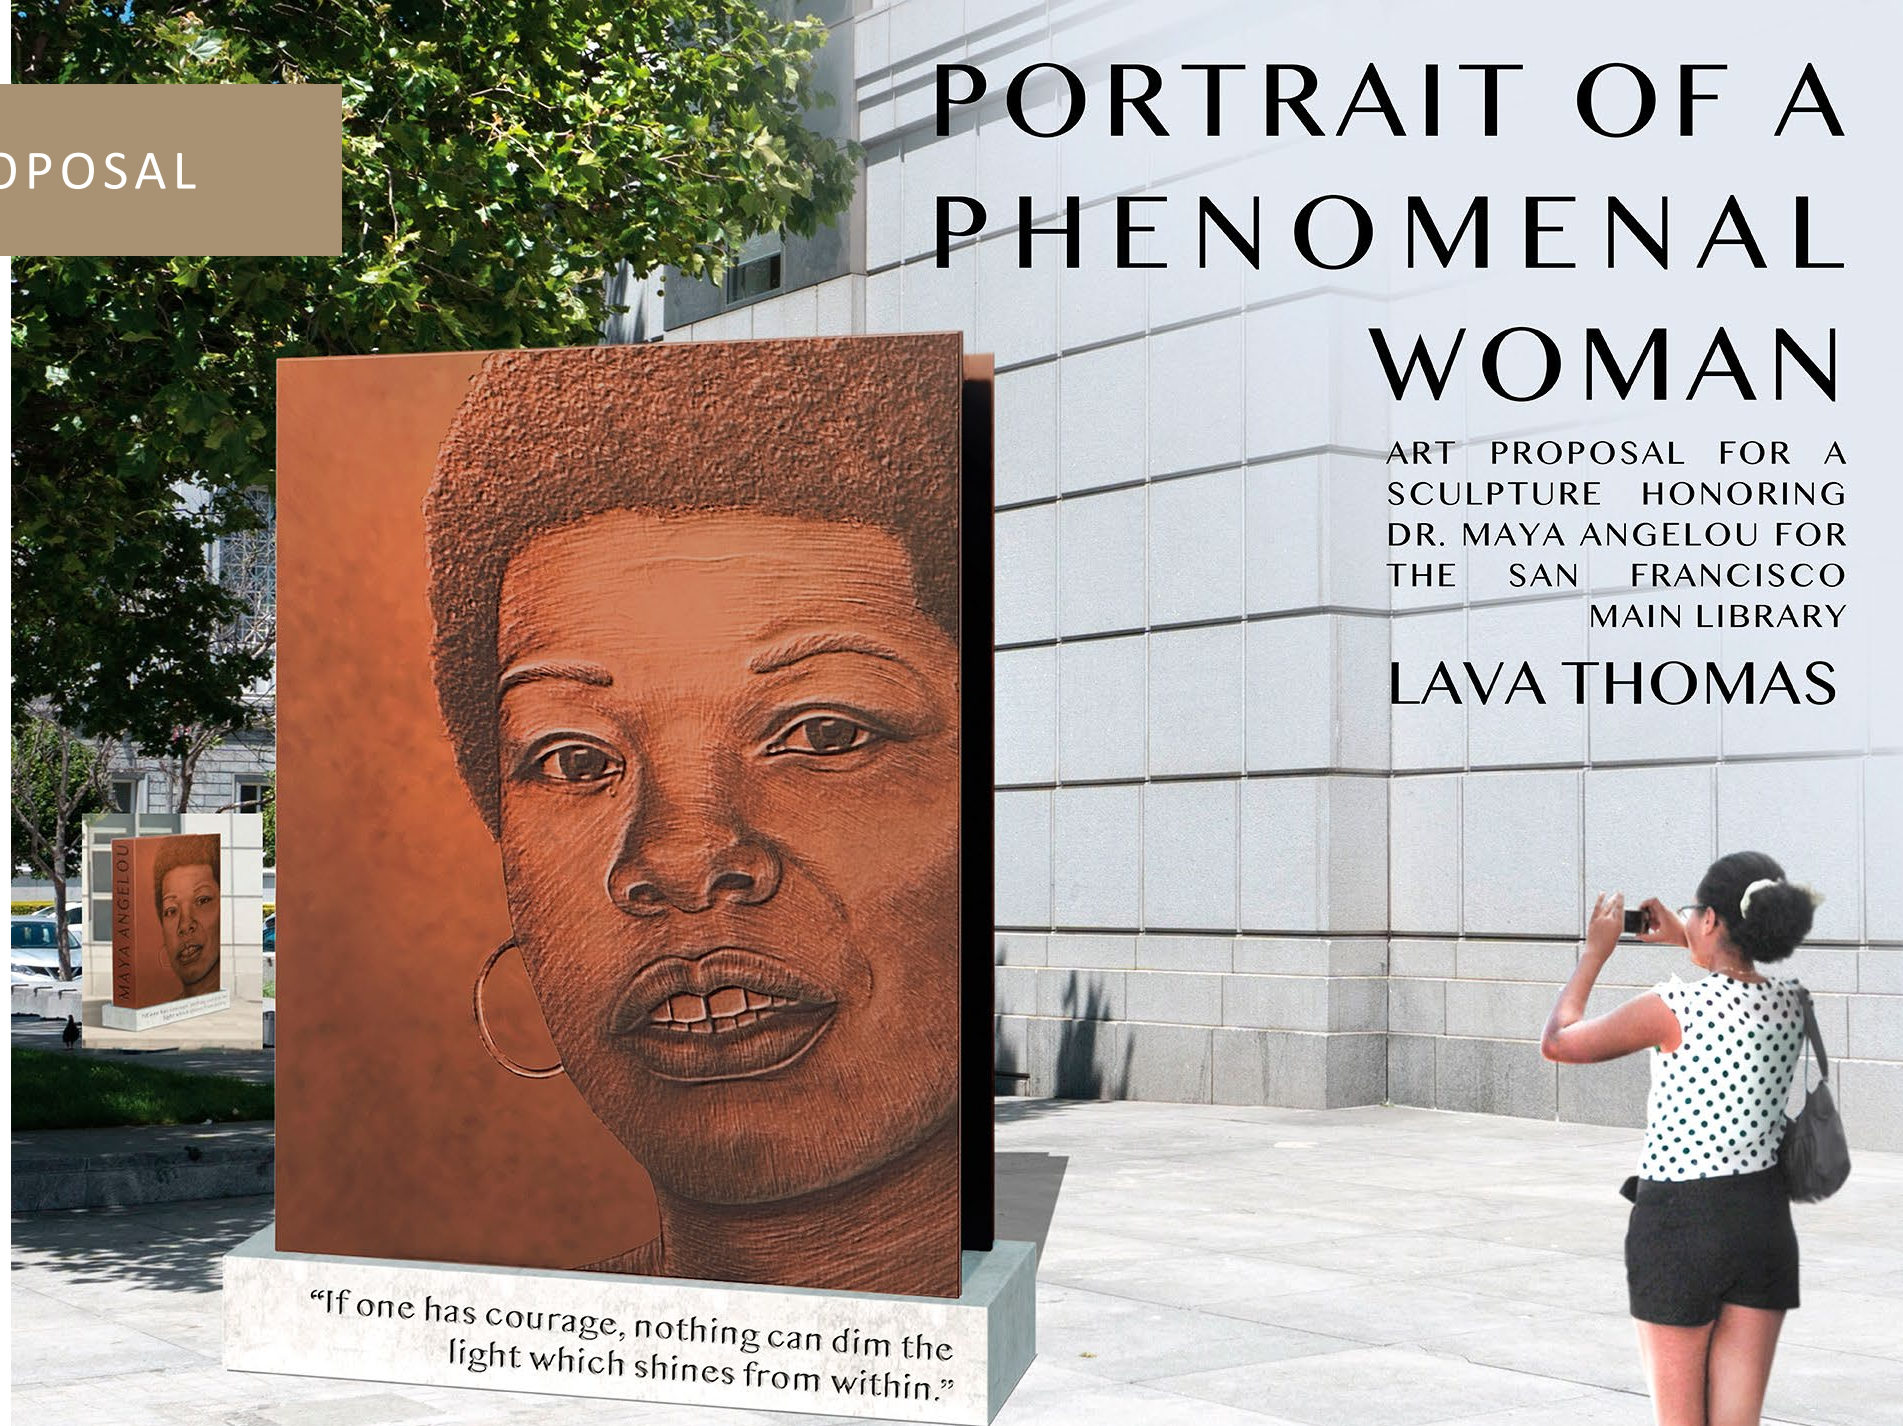

VISUAL ARTS COMMITTEE

WEDNESDAY, OCTOBER 16, 2024

DR. MAYA ANGELOU MONUMENT
SAN FRANCISCO MAIN LIBRARY

PORTRAIT OF A PHENOMENAL WOMAN

LAVA THOMAS

PORTRAIT OF A PHENOMENAL WOMAN

ART PROPOSAL FOR A SCULPTURE HONORING DR. MAYA ANGELOU FOR THE SAN FRANCISCO MAIN LIBRARY
LAVA THOMAS

Author, poet, activist, mother, feminist, global citizen, educator and much more, Dr. Maya Angelou's extraordinary life, spirit and works are commemorated in the sculpture PORTRAIT OF A PHENOMENAL WOMAN. Its monumental scale speaks to Dr. Angelou's towering achievements in the face of adversity and celebrates her lasting impact on humanity. The sculpture takes the form of a book with a portrait of Dr. Angelou, translated in shallow relief from a drawing onto the sculpture's surface. Based on a still from a 1973 interview with the author, the portrait depicts Dr. Angelou as she discusses pressing social and political issues that still resonate today.

Quotations by the author are inscribed on the sculpture's base and surface, allowing her words to reach the public across time and memory. As Dr. Angelou continues to illuminate our world through her life and words, PORTRAIT OF A PHENOMENAL WOMAN creates an inspiring presence, encouraging us to find our own voice and courage while reminding us that despite our differences, we all belong to the human family.