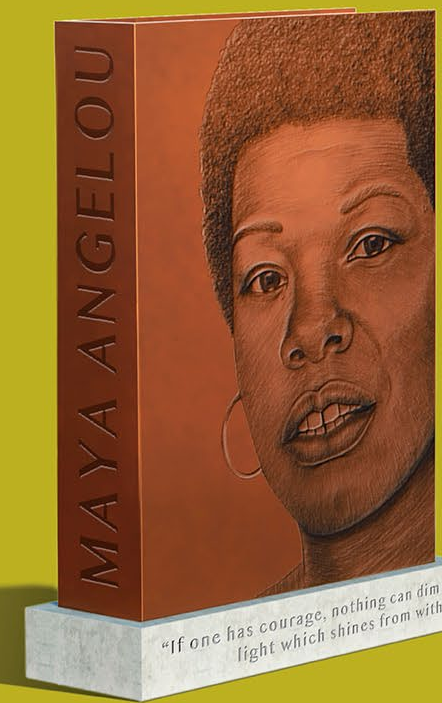

"Information helps you to see that you're not alone. That there's somebody in Mississippi and somebody in Tokyo who all have wept, who've all longed and lost, who've all been happy. So the library helps you to see, not only that you are not alone, but that you're not really different from everyone else. There may be details that are different, but a human being is a human being."