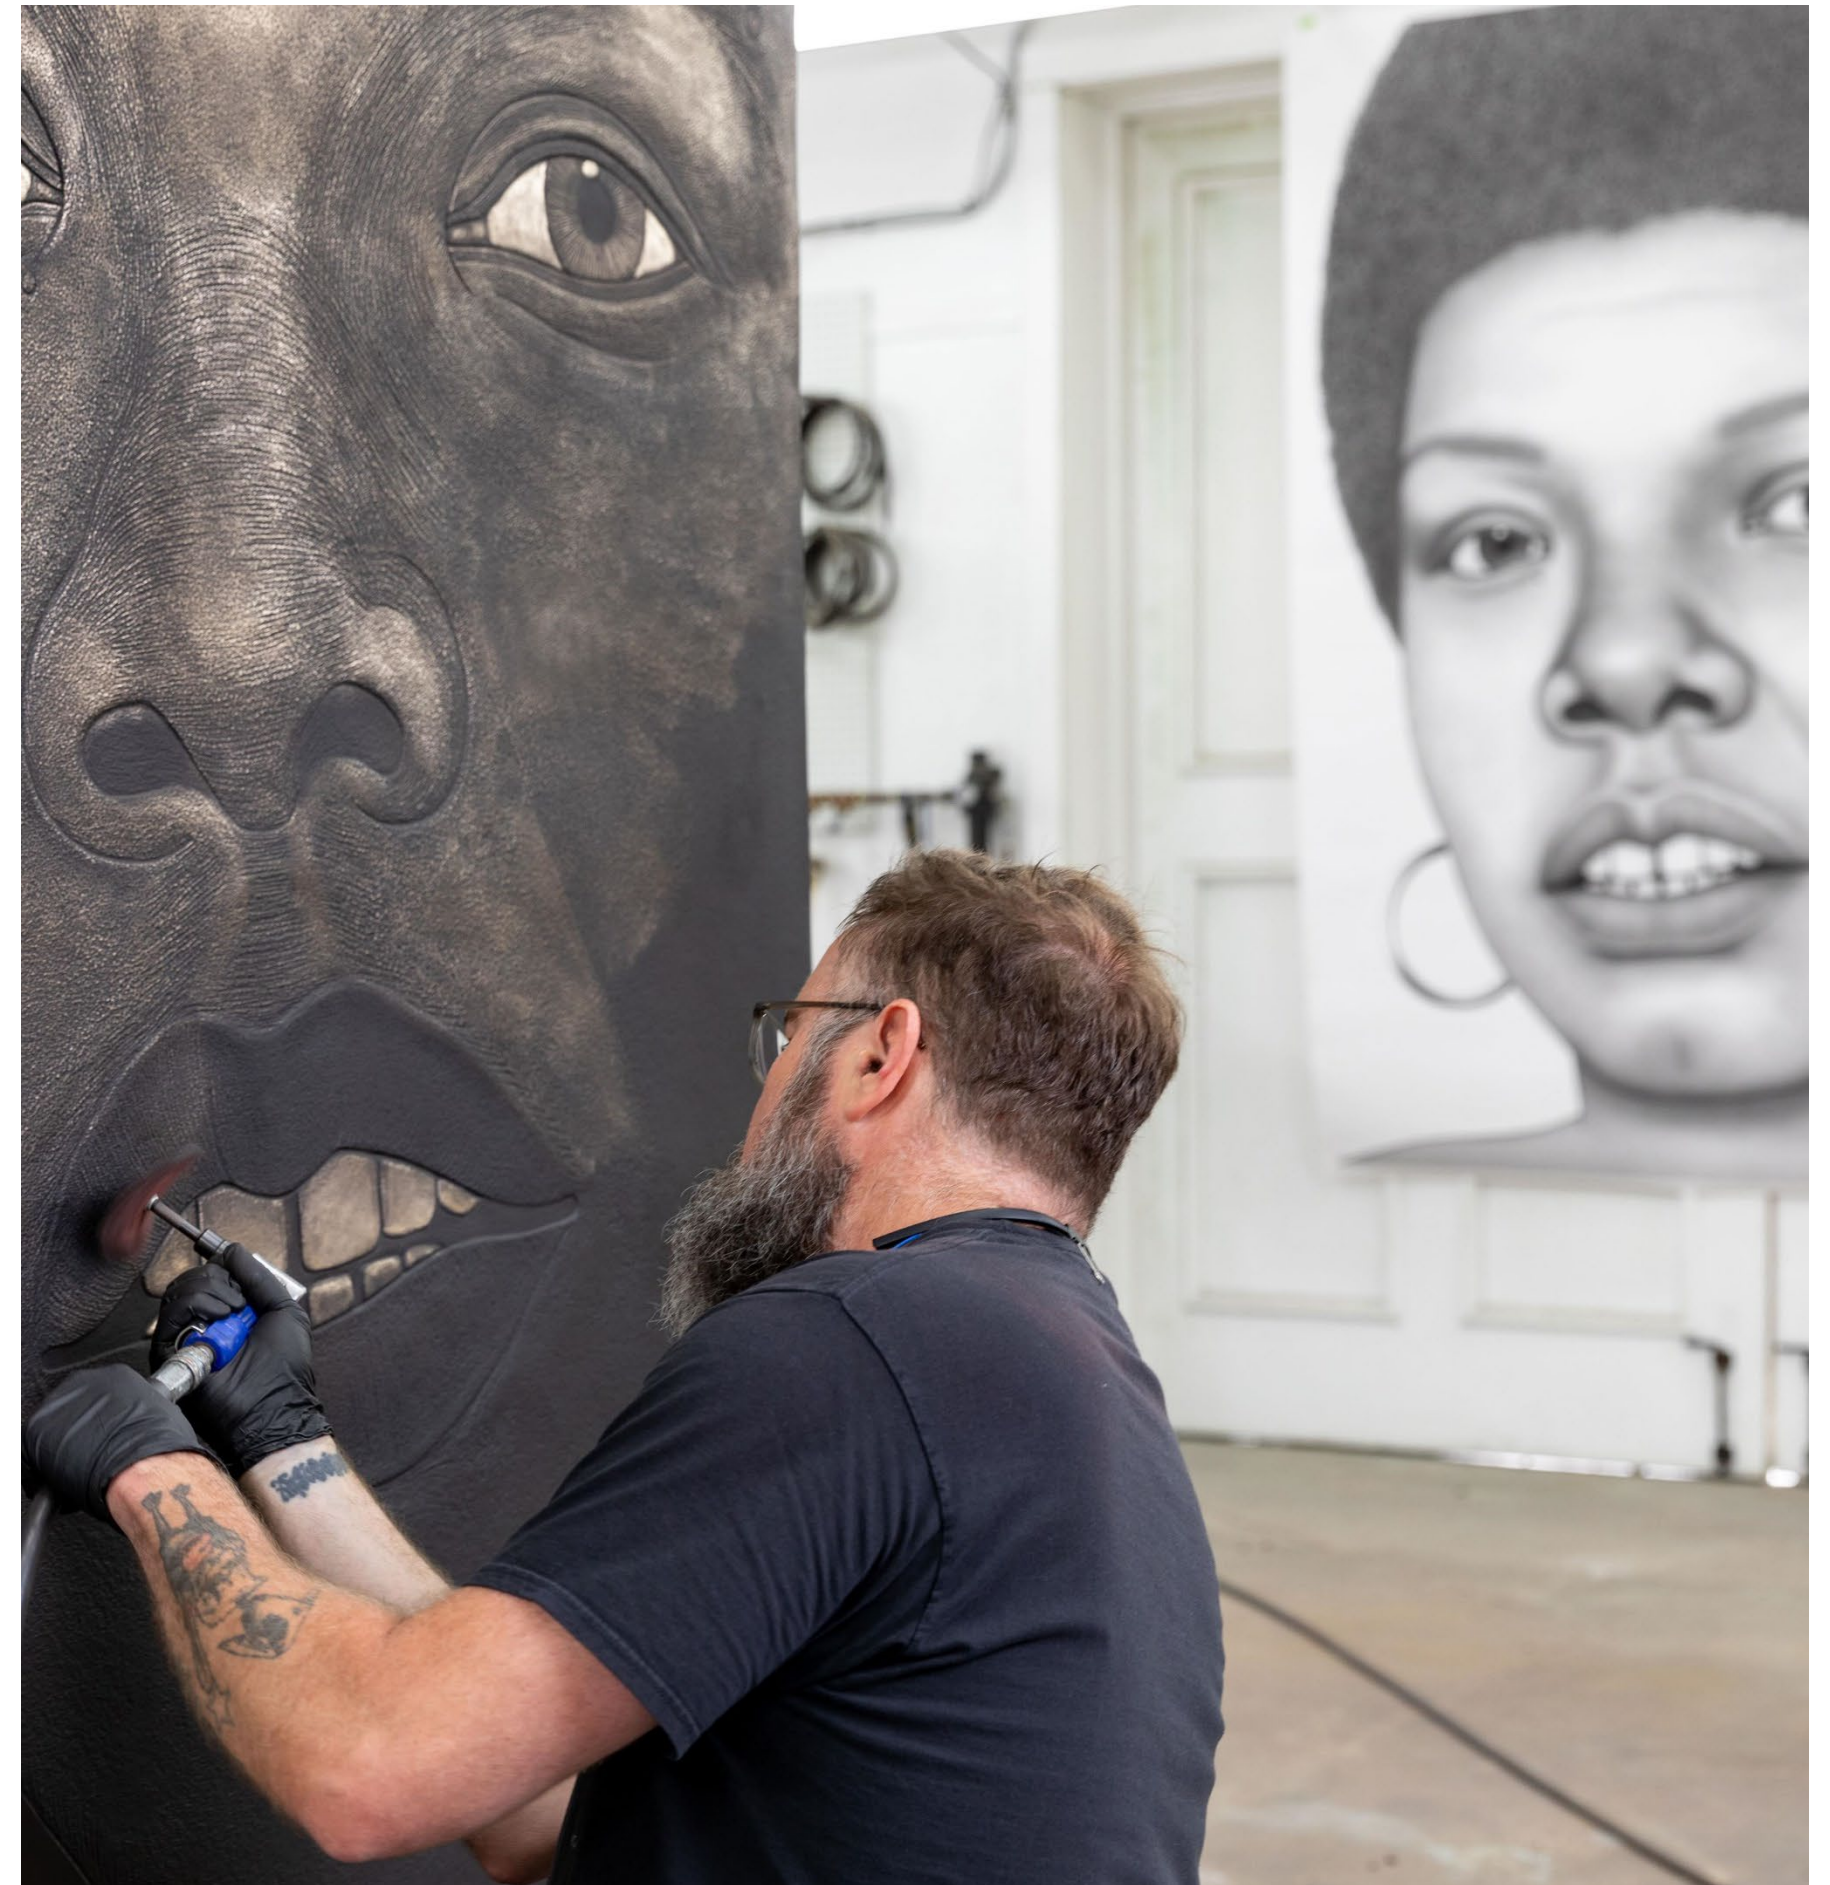

FABRICATION