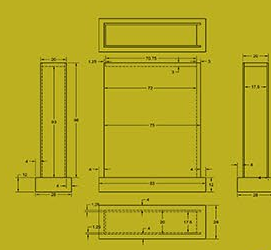

"Information helps you to see that you're not alone. That there's somebody in Mississippi and somebody in Tokyo who all have wept, who've all longed and lost, who've all been happy. So the library helps you to see, not only that you are not alone, but that you're not really different from everyone else. There may be details that are different, but a human being is a human being."