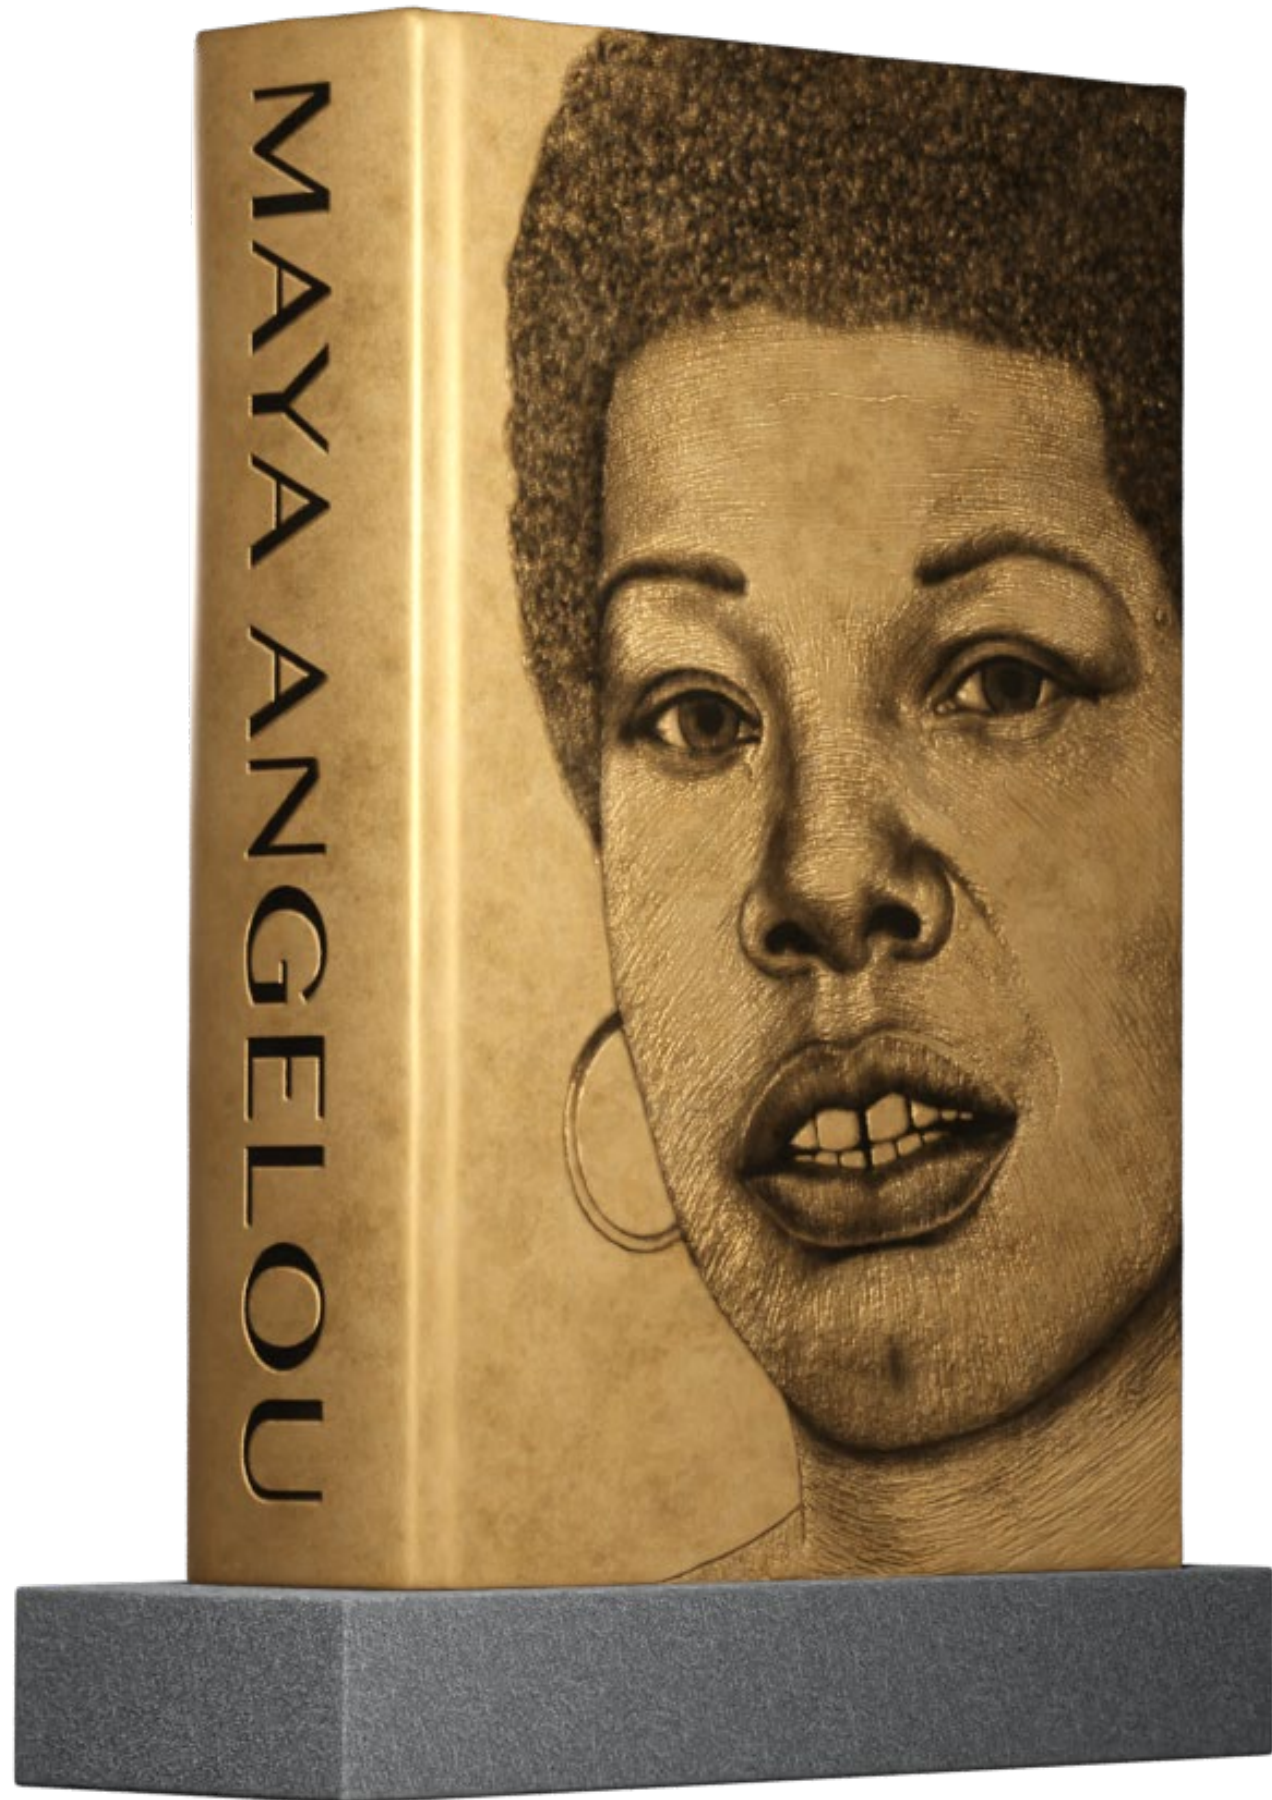

FINAL DESIGN