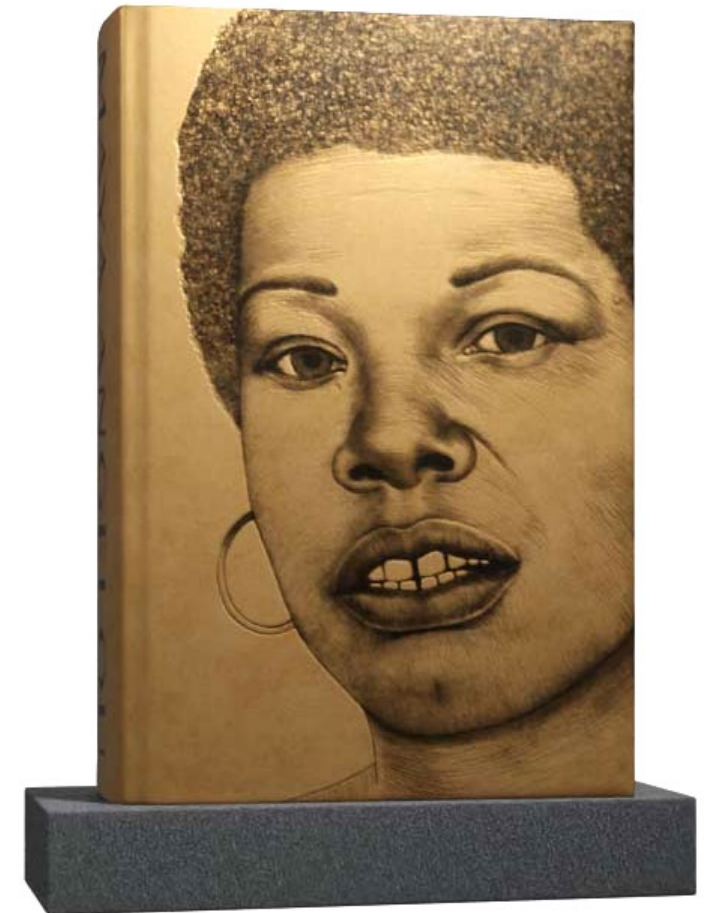

FINAL DESIGN