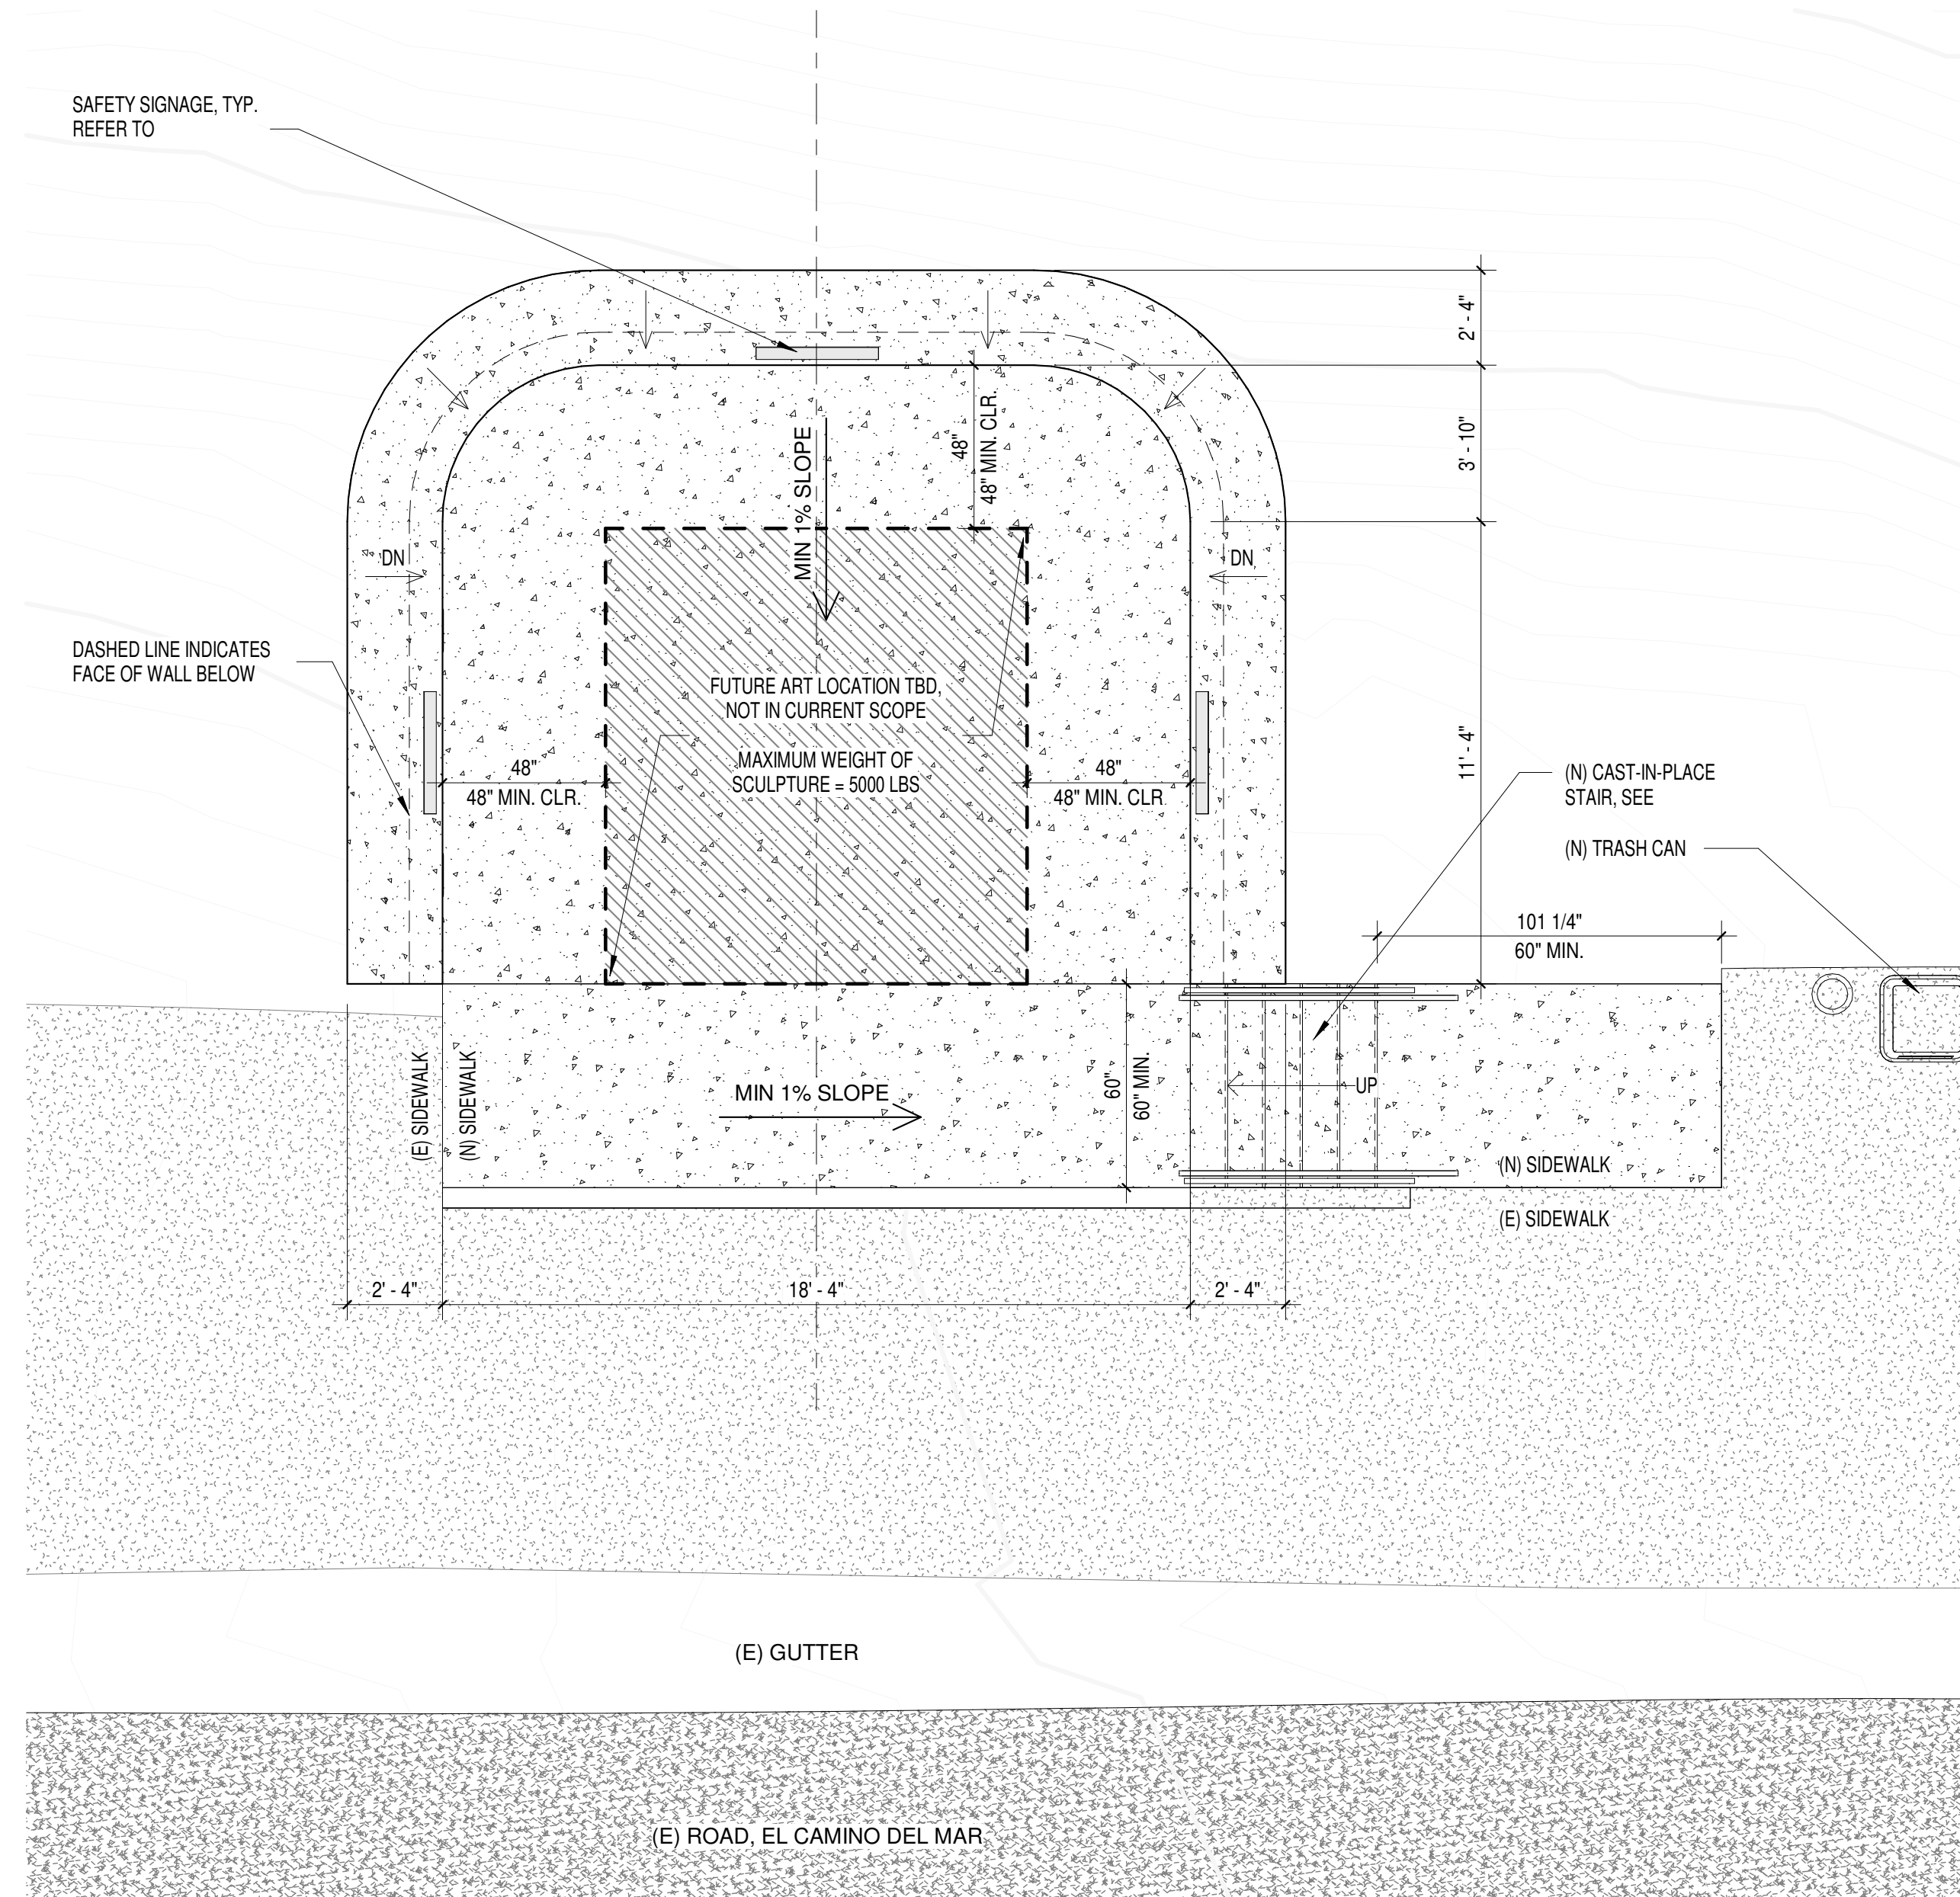

LAND'S END TRAIL

LINCOLN PARK GOLF COURSE

EL CAMINO DEL MAR

SITE PLAN

ENLARGED PLAN

FEATURES & VIEWS

FUTURE SCULPTURE

LEFT: FAMINE, DUBLIN

RIGHT: WB YEATS STATUE, DUBLIN

FUTURE STORYTELLING PLAQUES

GOLDEN GATE OVERLOOK

MATERIALS

CAST-IN-PLACE CONCRETE

TEXTURE: SMOOTH

COLOR: UNFINISHED

METAL PLANT TRELLIS

MANUFACTURER: CITYSCAPES

COLOR: POWDERCOATED, "CITY GREEN"

LIGHTING

STAIR AND WALL LIGHTING

MANUFACTURER: BEGA

STYLE: RECESSED WALL - DIRECTED LIGHT

PATH LIGHTING

MANUFACTURER: BEGA