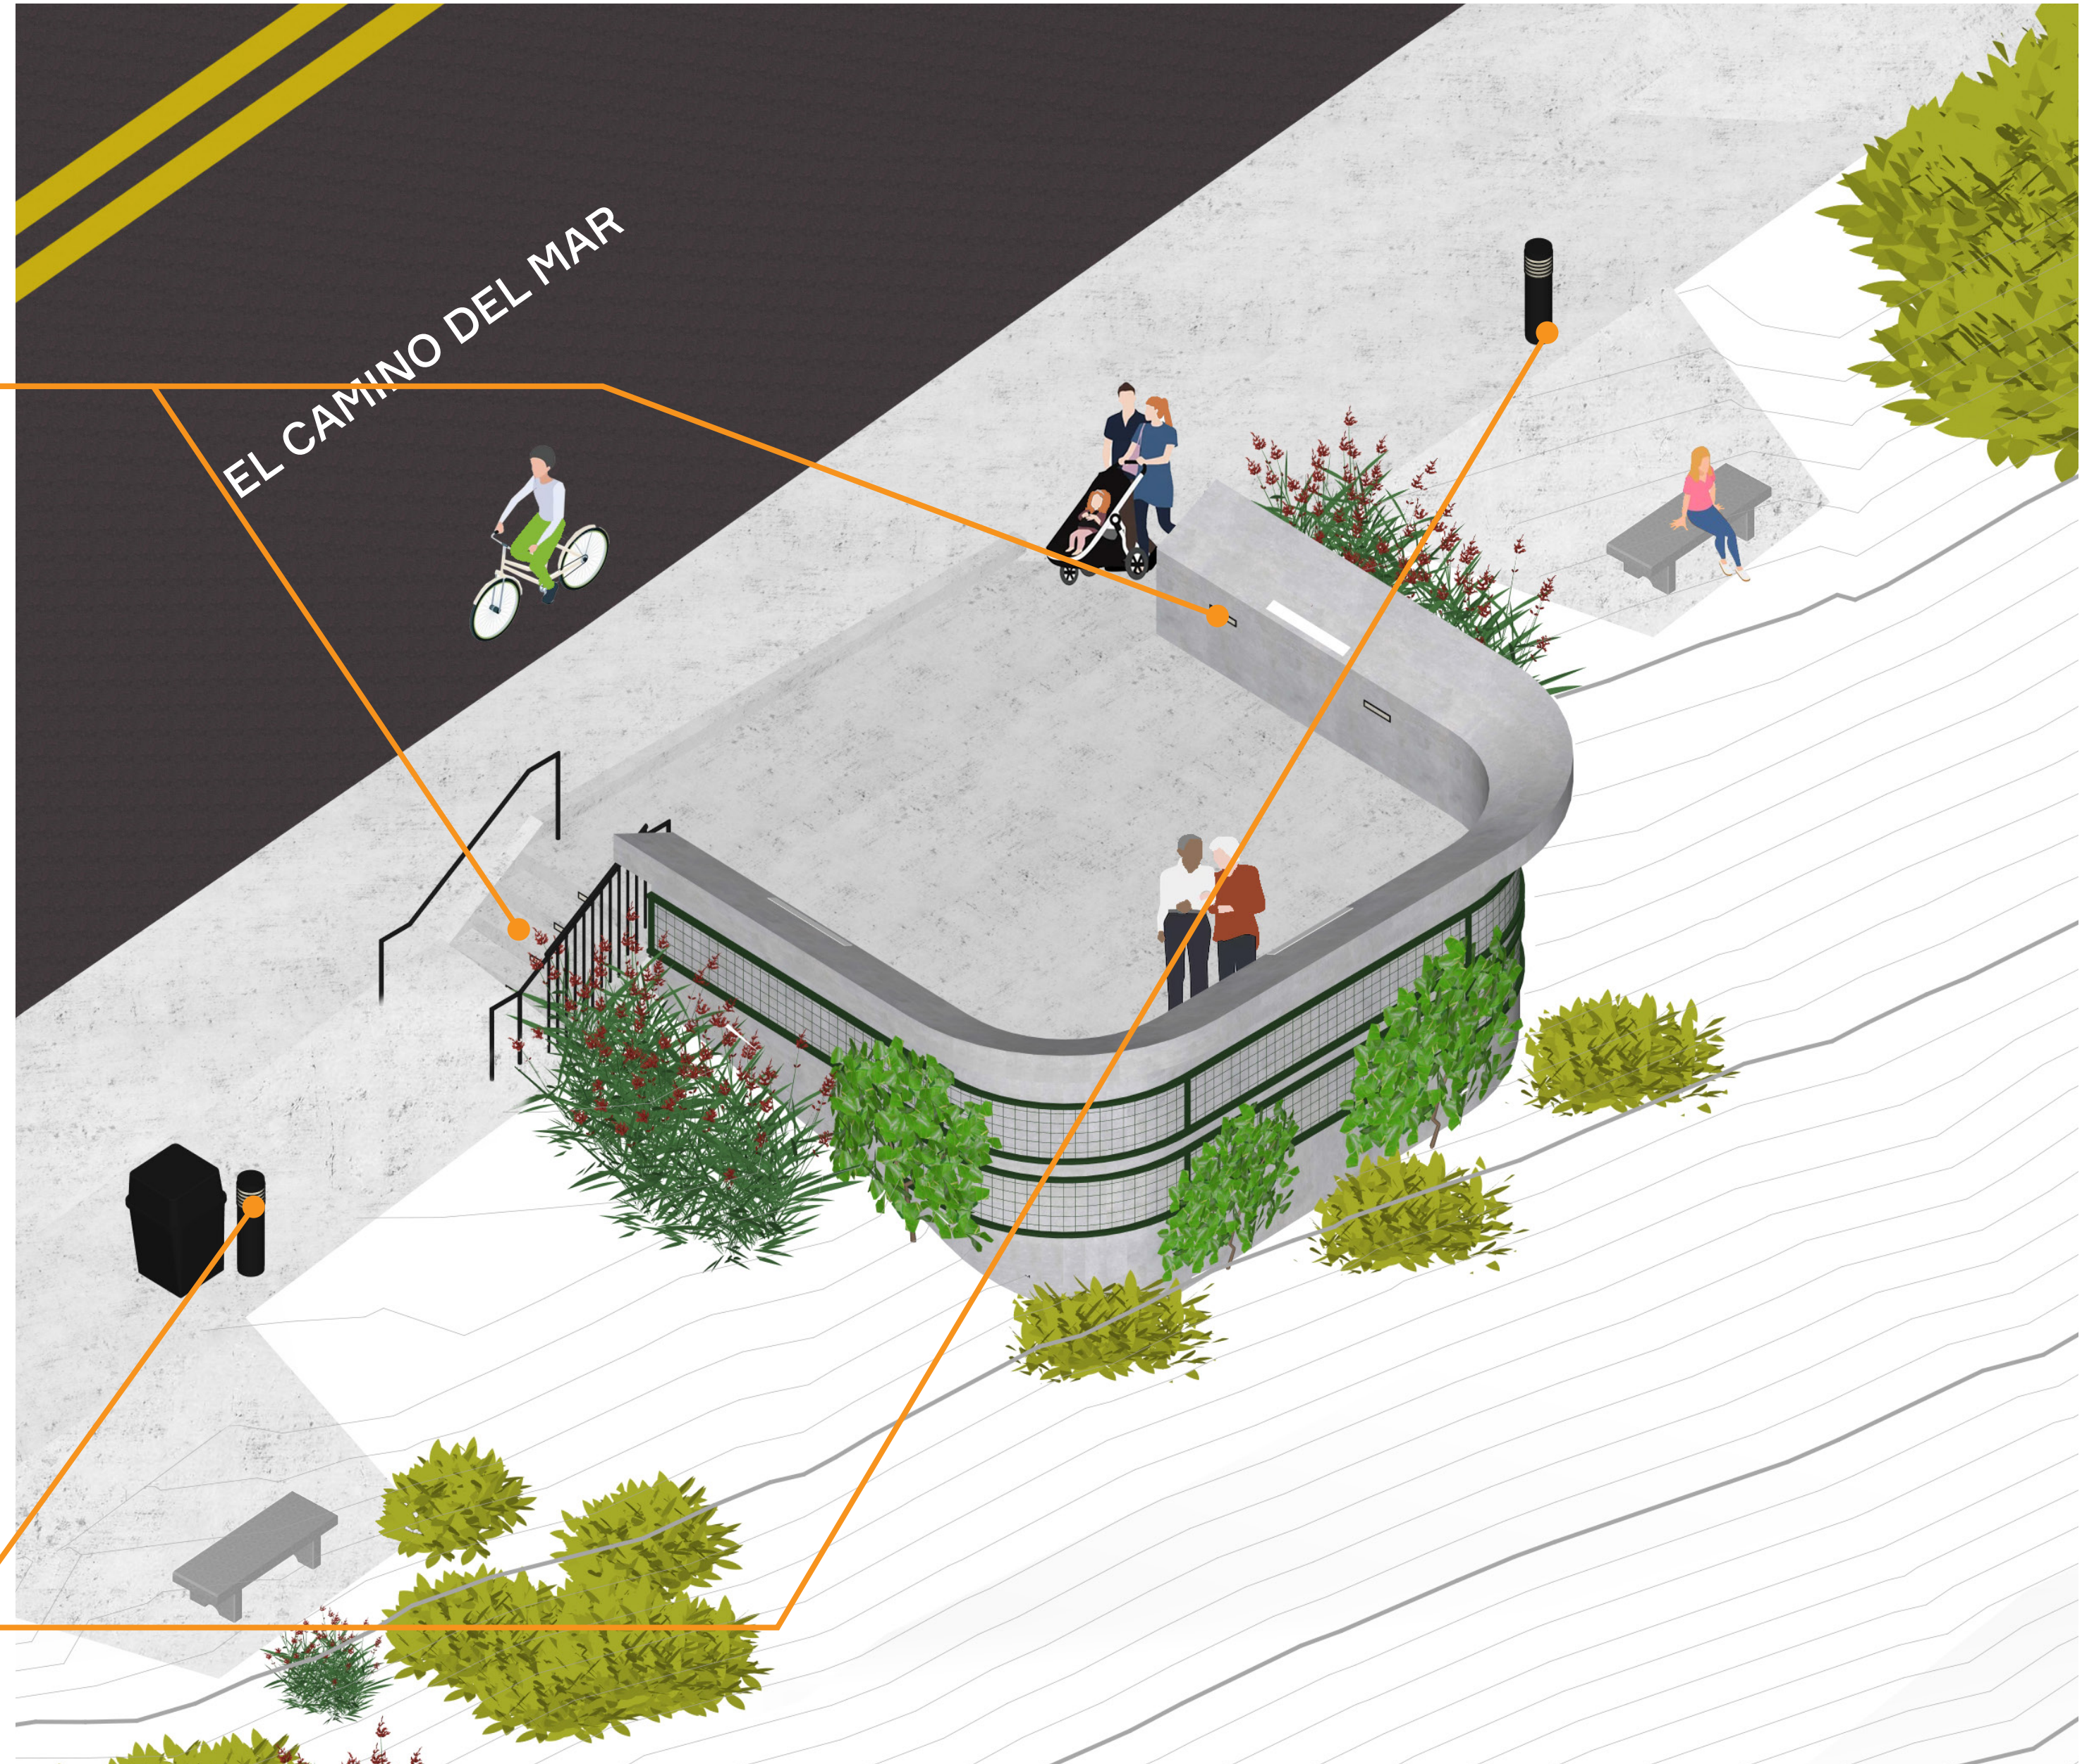

LAND'S END TRAIL

LINCOLN PARK GOLF COURSE

EL CAMINO DEL MAR

SITE PLAN

ENLARGED PLAN

FEATURES & VIEWS

FUTURE SCULPTURE

LEFT: FAMINE, DUBLIN

RIGHT: WB YEATS STATUE, DUBLIN

FUTURE STORYTELLING PLAQUES

GOLDEN GATE OVERLOOK

MATERIALS

CAST-IN-PLACE CONCRETE

TEXTURE: SMOOTH

COLOR: UNFINISHED

METAL PLANT TRELLIS

MANUFACTURER: CITYSCAPES

COLOR: POWDERCOATED, "CITY GREEN"

LIGHTING

STAIR AND WALL LIGHTING

MANUFACTURER: BEGA

STYLE: RECESSED WALL - DIRECTED LIGHT

PATH LIGHTING

MANUFACTURER: BEGA

STYLE: SYSTEM BOLLARD + UNSHIELDED HEAD WITH SAFETY GUARD

PLANTS

COFFEEBERRY (*FRANGULA CALIFORNICA*)

GRAPEVINE (*VITIS CALIFORNICA*)

RENDERINGS

LOCATION OF FUTURE SCULPTURE

LOCATION OF FUTURE PLAQUES

THANK YOU!