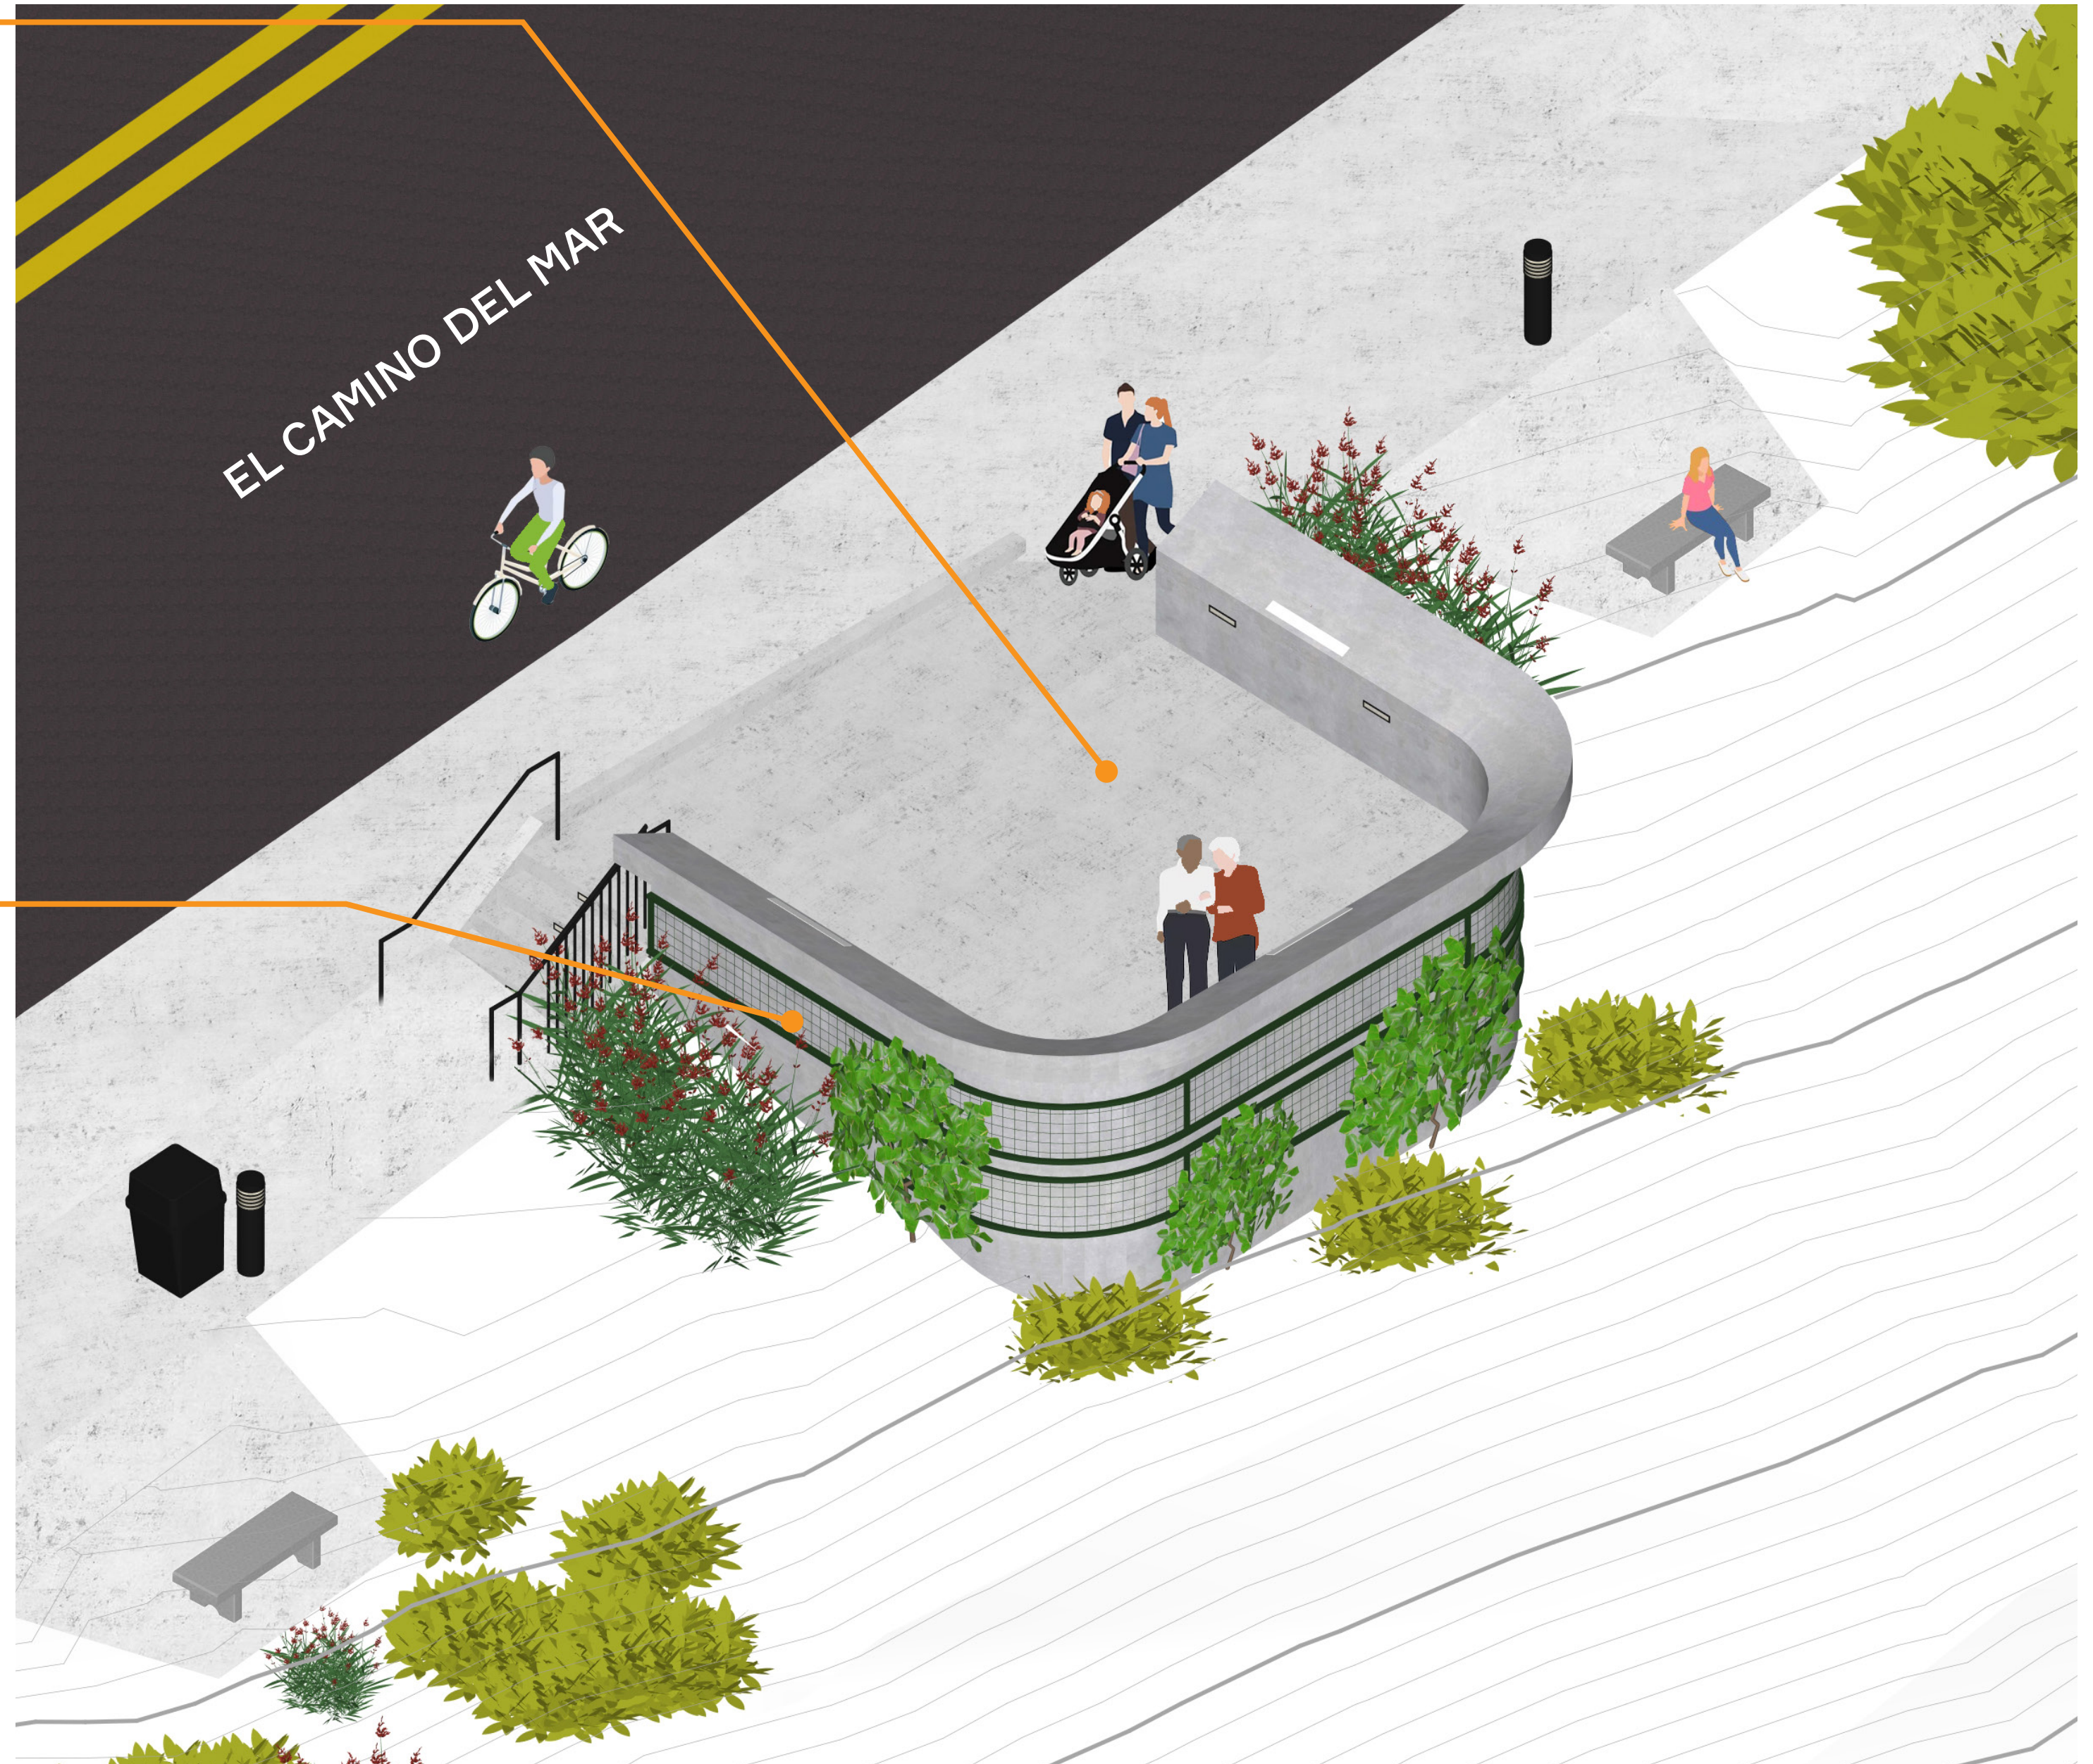

LAND'S END TRAIL

LINCOLN PARK GOLF COURSE

EL CAMINO DEL MAR

SITE PLAN

ENLARGED PLAN

FEATURES & VIEWS

FUTURE SCULPTURE

LEFT: FAMINE, DUBLIN

RIGHT: WB YEATS STATUE, DUBLIN

FUTURE STORYTELLING PLAQUES

GOLDEN GATE OVERLOOK

MATERIALS

CAST-IN-PLACE CONCRETE

TEXTURE: SMOOTH

COLOR: UNFINISHED

METAL PLANT TRELLIS

MANUFACTURER: CITYSCAPES

COLOR: POWDERCOATED, "CITY GREEN"

LIGHTING

STAIR AND WALL LIGHTING

MANUFACTURER: BEGA

STYLE: RECESSED WALL - DIRECTED LIGHT

PATH LIGHTING

MANUFACTURER: BEGA

STYLE: SYSTEM BOLLARD + UNSHIELDED HEAD WITH SAFETY GUARD

PLANTS

COFFEEBERRY (*FRANGULA CALIFORNICA*)

GRAPEVINE (*VITIS CALIFORNICA*)

RENDERINGS

LOCATION OF FUTURE SCULPTURE

LOCATION OF FUTURE PLAQUES

THANK YOU!