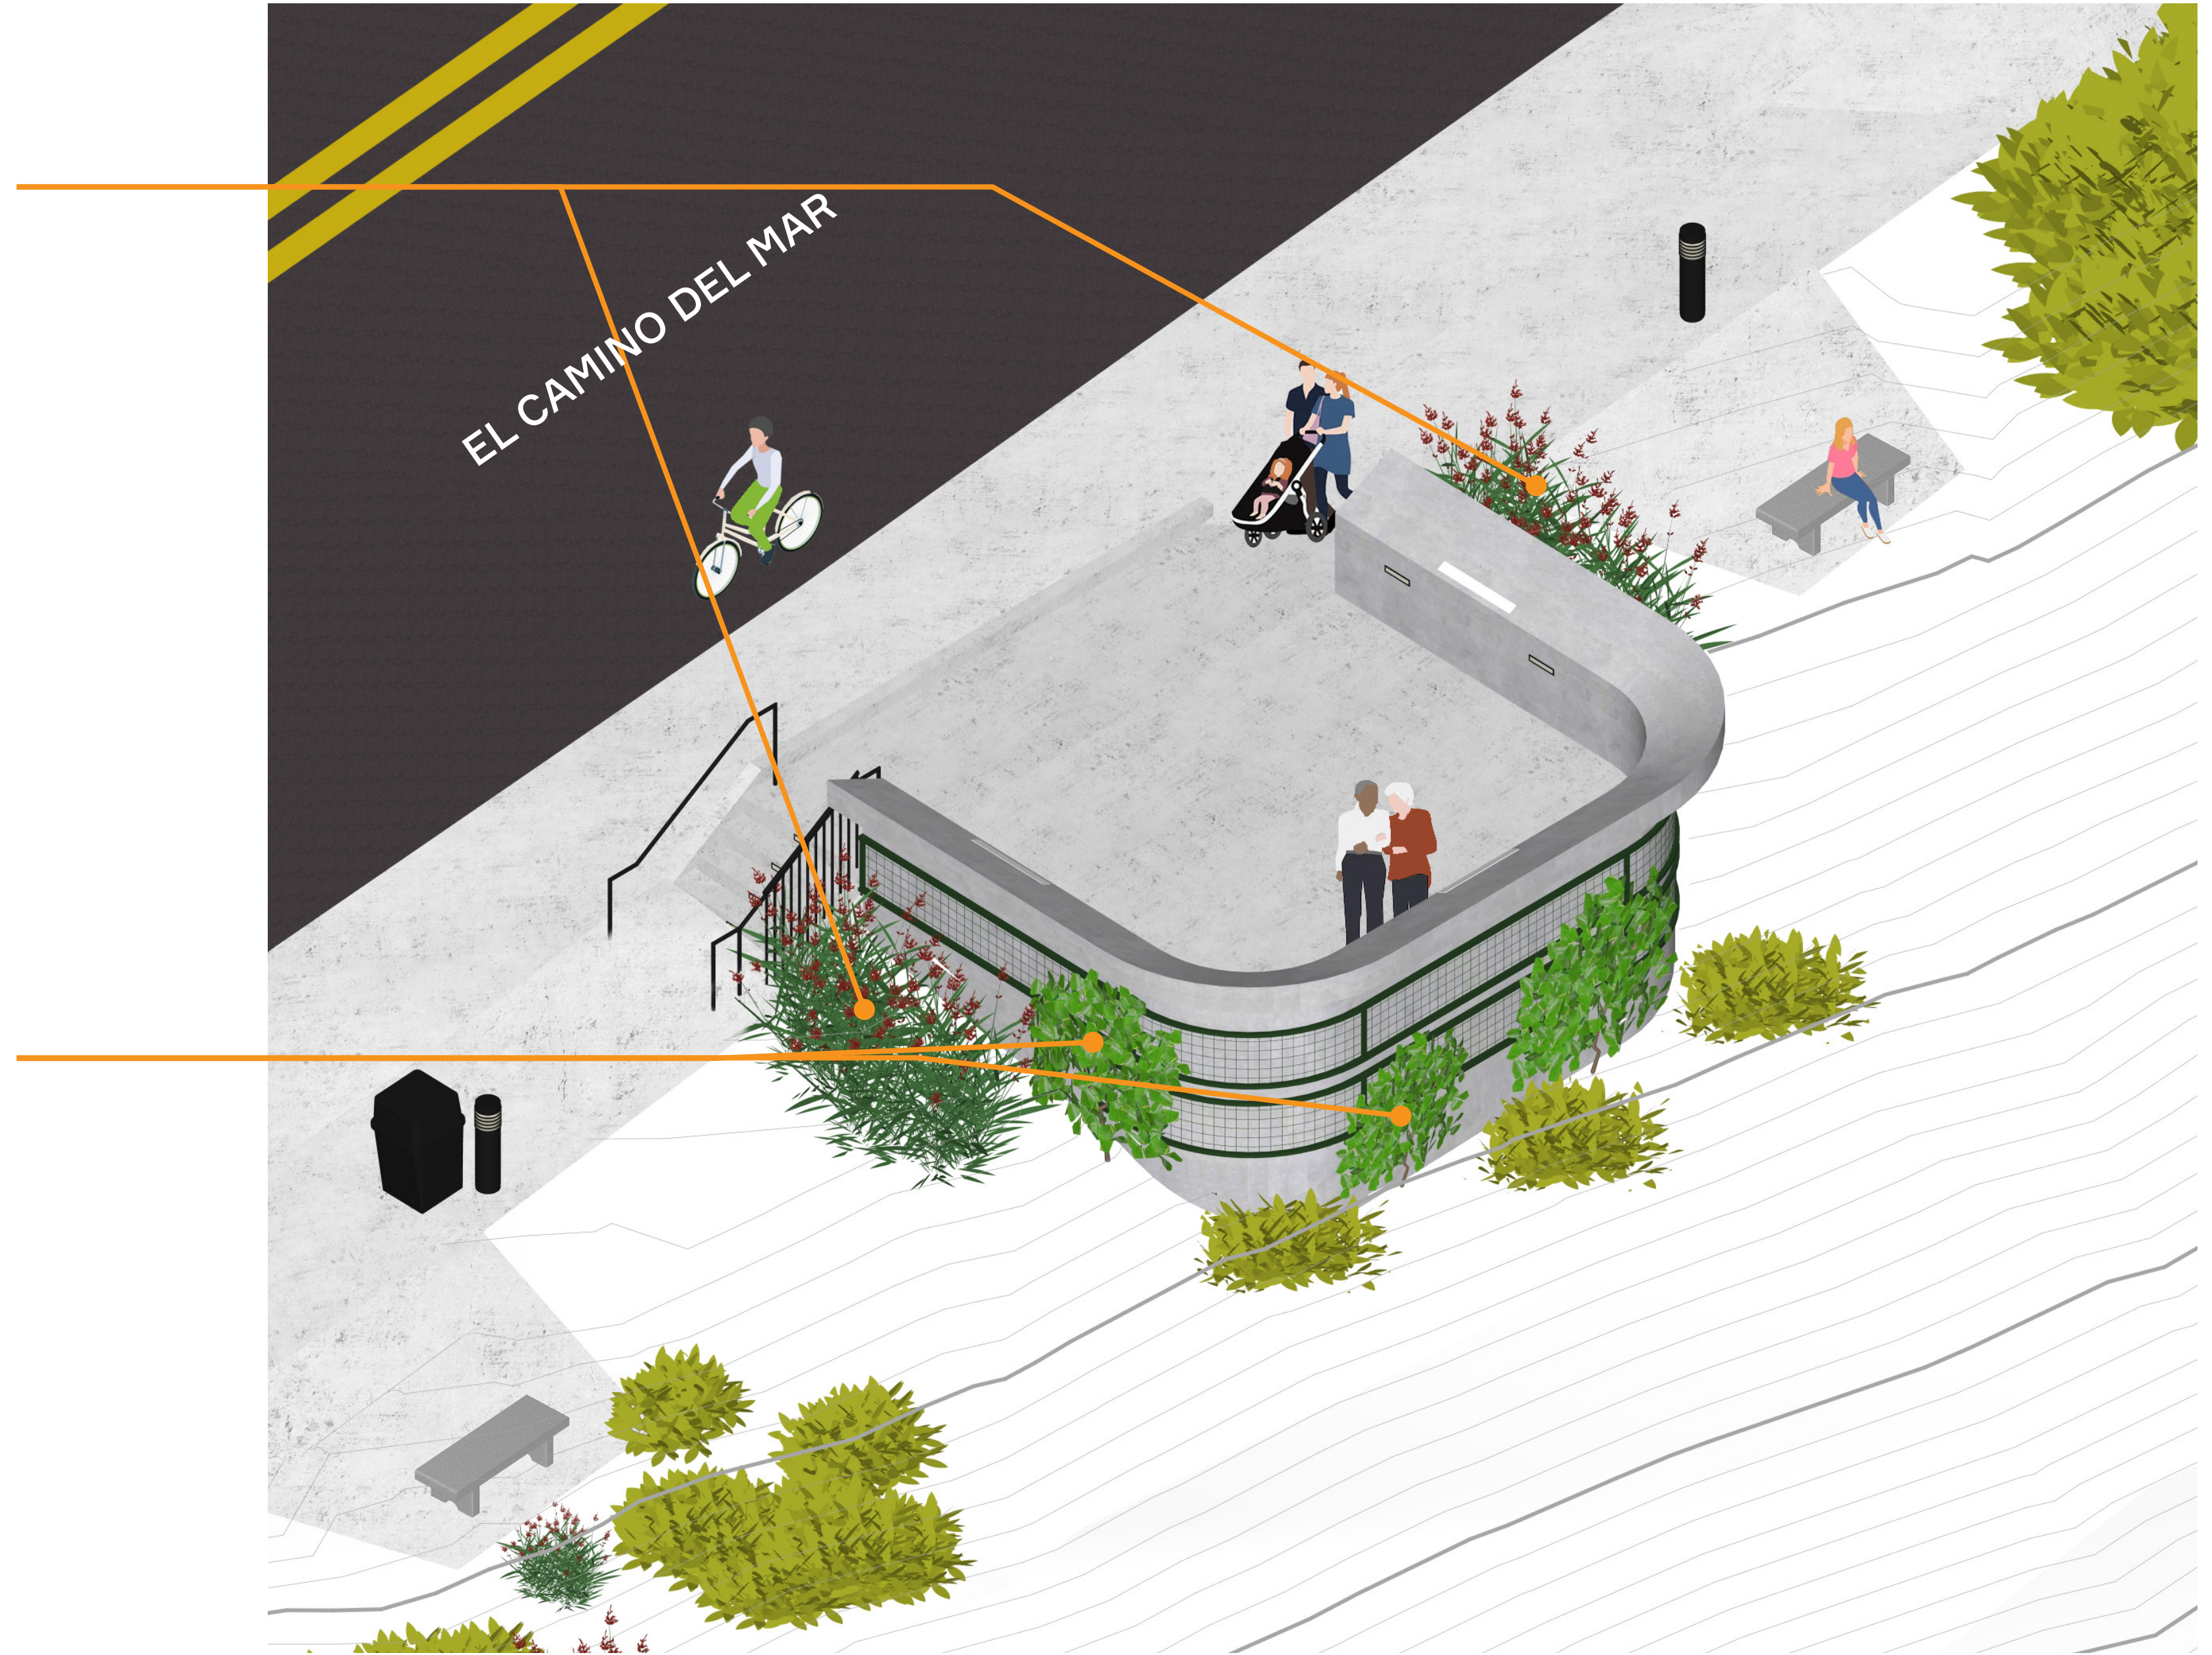

LAND'S END TRAIL

LINCOLN PARK GOLF COURSE

EL CAMINO DEL MAR

SITE PLAN

ENLARGED PLAN

FEATURES & VIEWS

FUTURE SCULPTURE

LEFT: FAMINE, DUBLIN

MANUFACTURER: CITYSCAPES

COLOR: POWDERCOATED, "CITY GREEN"

LIGHTING

STAIR AND WALL LIGHTING

MANUFACTURER: BEGA

STYLE: RECESSED WALL - DIRECTED LIGHT

PATH LIGHTING

MANUFACTURER: BEGA

STYLE: SYSTEM BOLLARD + UNSHIELDED HEAD WITH SAFETY GUARD

PLANTS

COFFEEBERRY (*FRANGULA CALIFORNICA*)

GRAPEVINE (*VITIS CALIFORNICA*)

RENDERINGS

LOCATION OF FUTURE SCULPTURE

LOCATION OF FUTURE PLAQUES

THANK YOU!