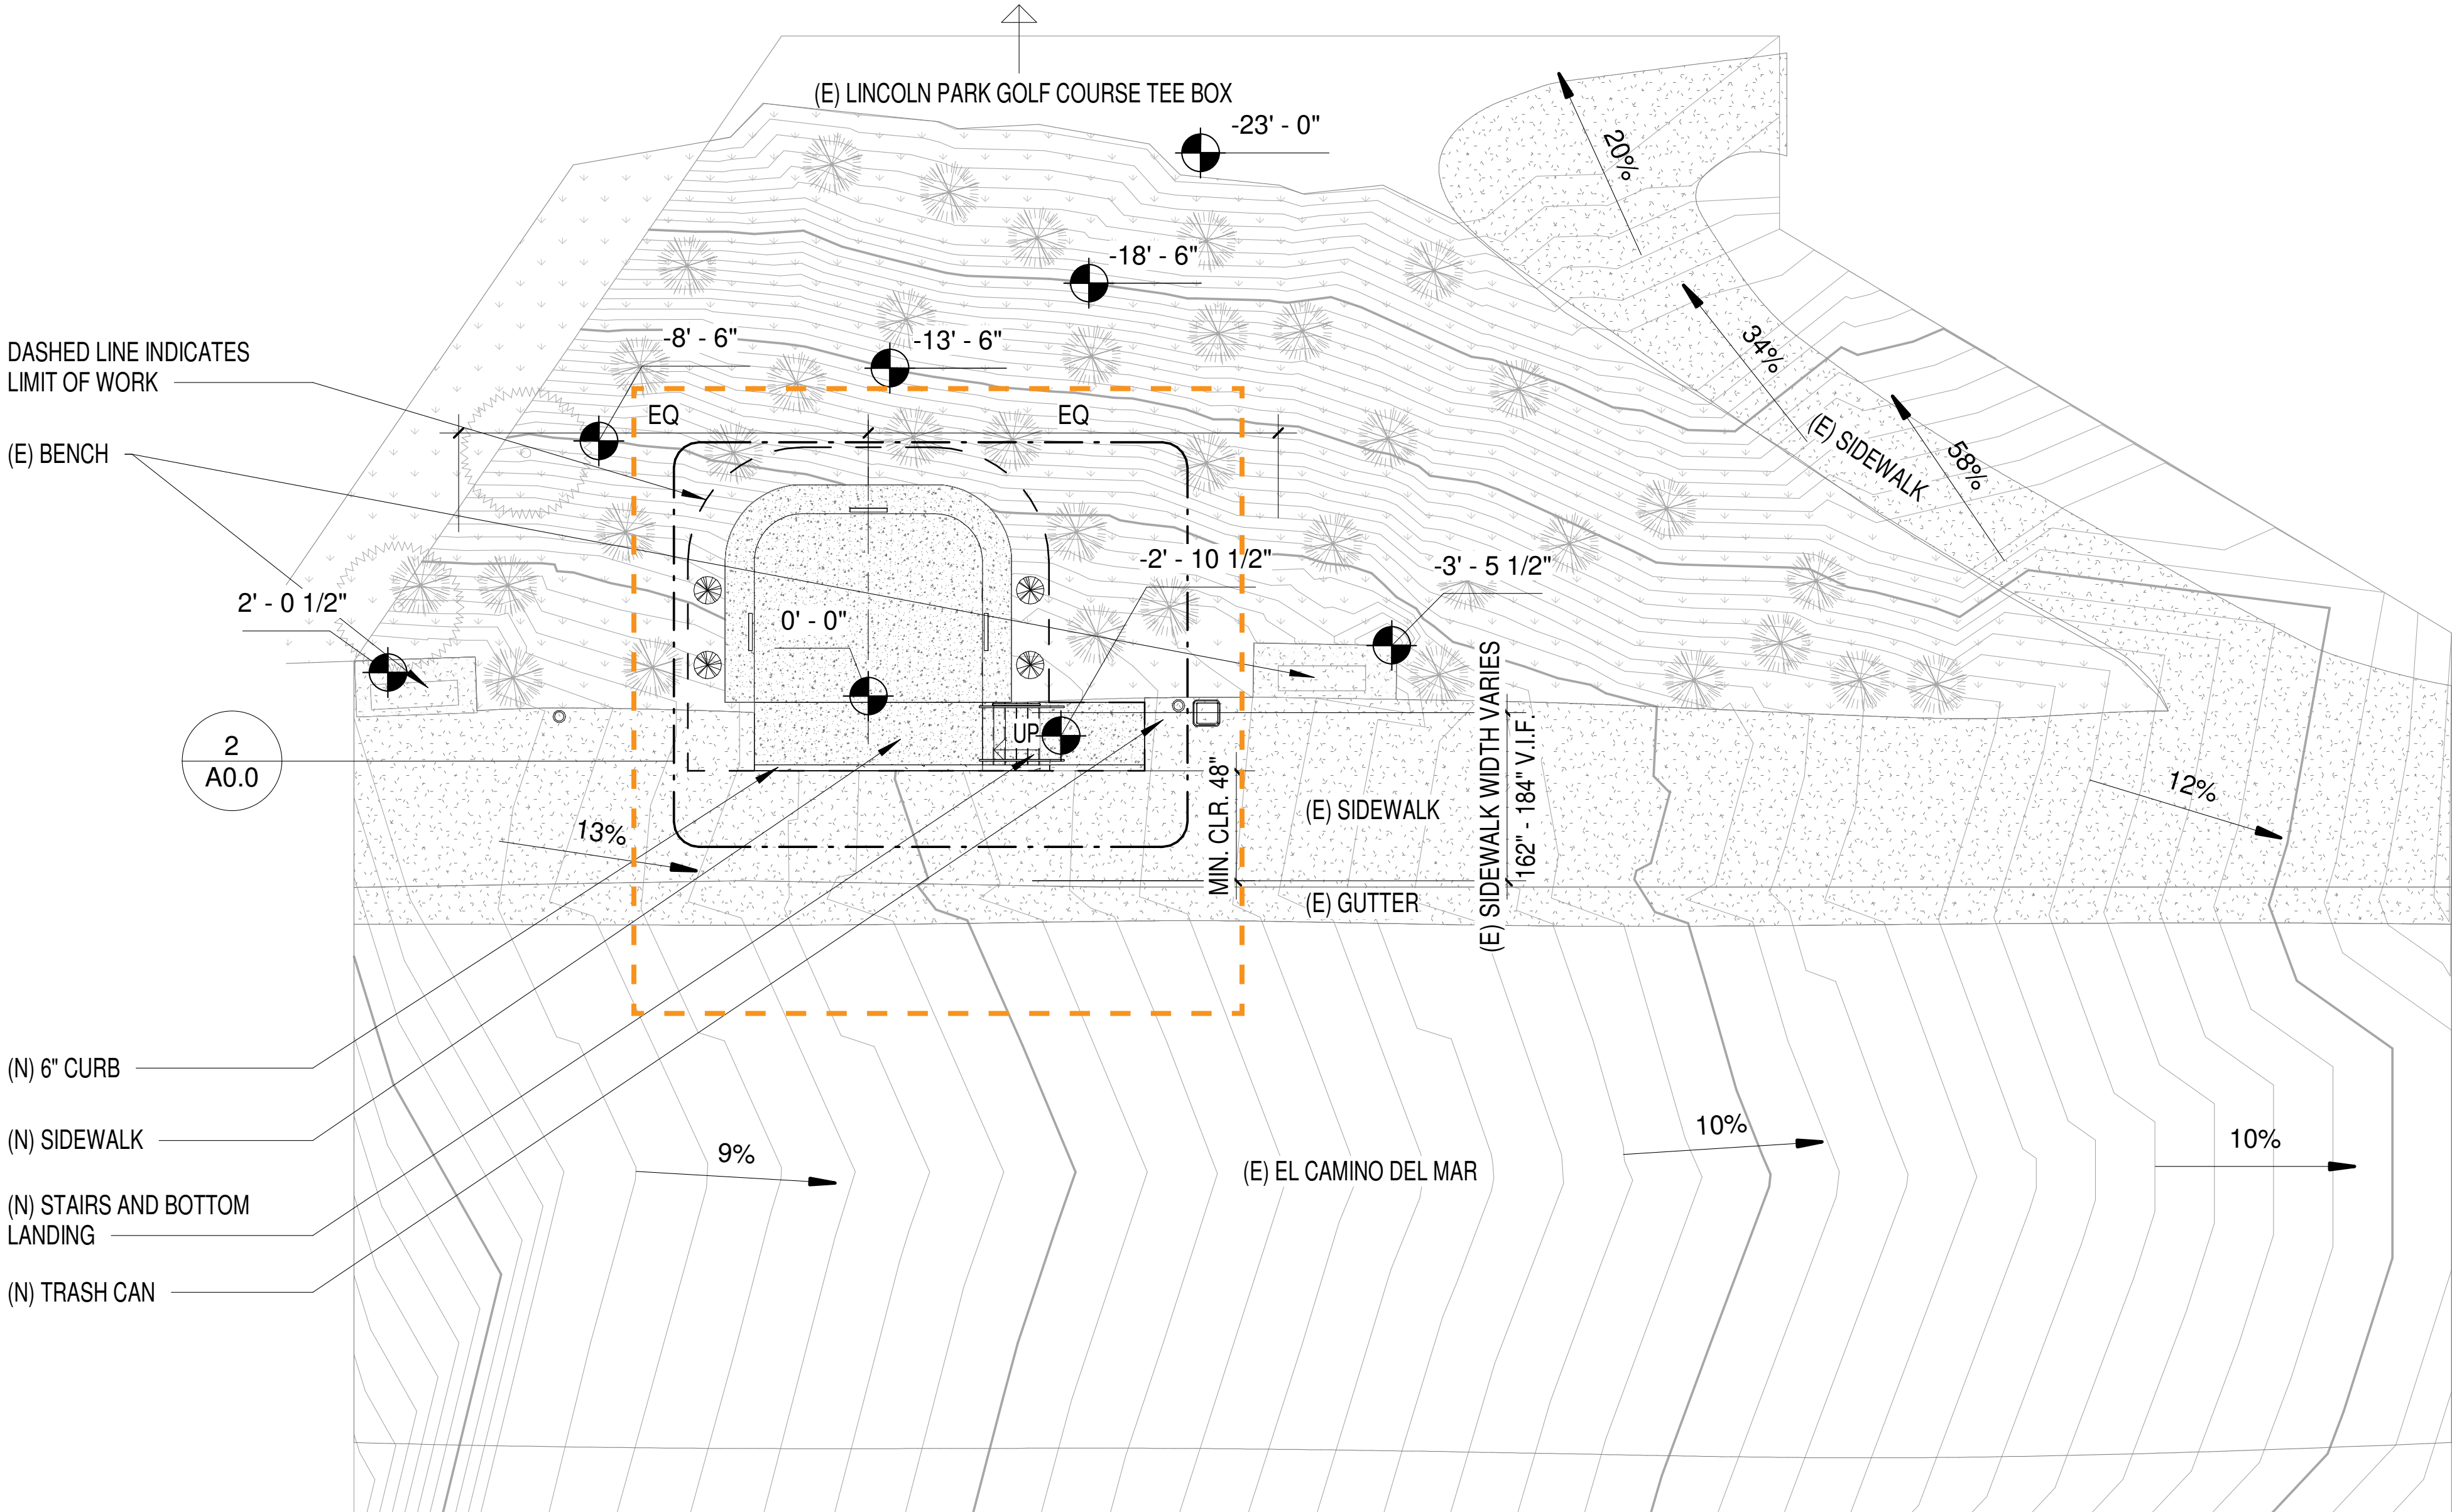

THE GREAT FAMINE MEMORIAL

IN REMEMBRANCE OF THE GREAT FAMINE, IRELAND

CIVIC DESIGN REVIEW

10/21/2024

PROJECT LOCATION

SAN FRANCISCO

GOLDEN GATE NATIONAL RECREATION AREA

LINCOLN PARK GOLF COURSE

LAND'S END TRAIL

LINCOLN PARK GOLF COURSE

EL CAMINO DEL MAR

SITE PLAN

ENLARGED PLAN

FEATURES & VIEWS

FUTURE SCULPTURE

LEFT: FAMINE, DUBLIN

RIGHT: WB YEATS STATUE, DUBLIN

FUTURE STORYTELLING PLAQUES

GOLDEN GATE OVERLOOK

MATERIALS

CAST-IN-PLACE CONCRETE

TEXTURE: SMOOTH

COLOR: UNFINISHED

METAL PLANT TRELLIS

STYLE: SYSTEM BOLLARD + UNSHIELDED HEAD WITH SAFETY GUARD

PLANTS

COFFEEBERRY (*FRANGULA CALIFORNICA*)

GRAPEVINE (*VITIS CALIFORNICA*)

RENDERINGS

LOCATION OF FUTURE SCULPTURE

LOCATION OF FUTURE PLAQUES

THANK YOU!