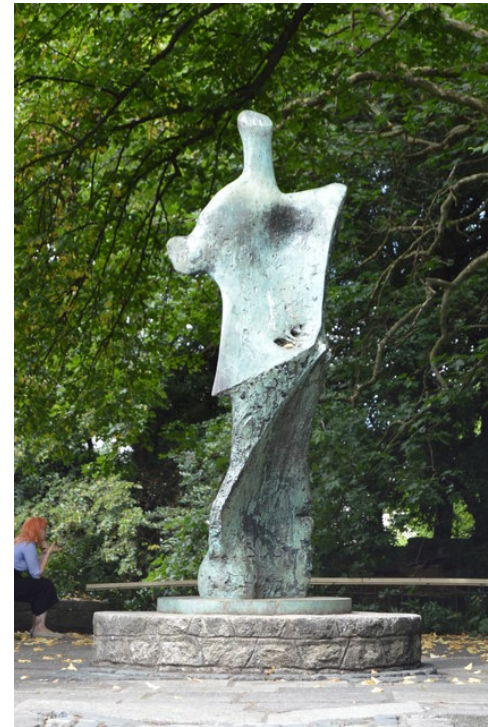

LAND'S END TRAIL

LINCOLN PARK GOLF COURSE

EL CAMINO DEL MAR

SITE PLAN

ENLARGED PLAN

FEATURES & VIEWS

FUTURE SCULPTURE

LEFT: FAMINE, DUBLIN

RIGHT: WB YEATS STATUE, DUBLIN

FUTURE STORYTELLING PLAQUES

GOLDEN GATE OVERLOOK

MATERIALS

CAST-IN-PLACE CONCRETE

TEXTURE: SMOOTH

COLOR: UNFINISHED

METAL PLANT TRELLIS