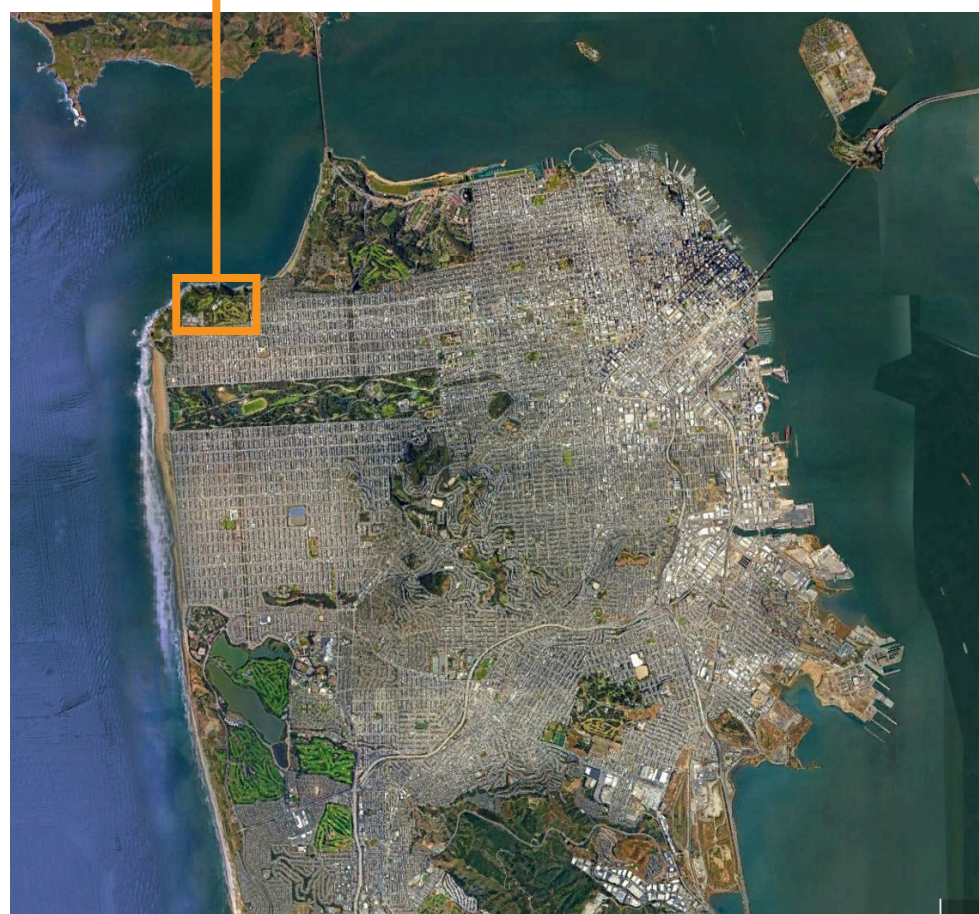

THE GREAT FAMINE MEMORIAL

IN REMEMBRANCE OF THE GREAT FAMINE, IRELAND

CIVIC DESIGN REVIEW

10/21/2024

PROJECT LOCATION

SAN FRANCISCO

GOLDEN GATE NATIONAL RECREATION AREA

LINCOLN PARK GOLF COURSE

LAND'S END TRAIL

LINCOLN PARK GOLF COURSE

EL CAMINO DEL MAR

SITE PLAN

ENLARGED PLAN

FEATURES & VIEWS

FUTURE SCULPTURE

LEFT: FAMINE, DUBLIN