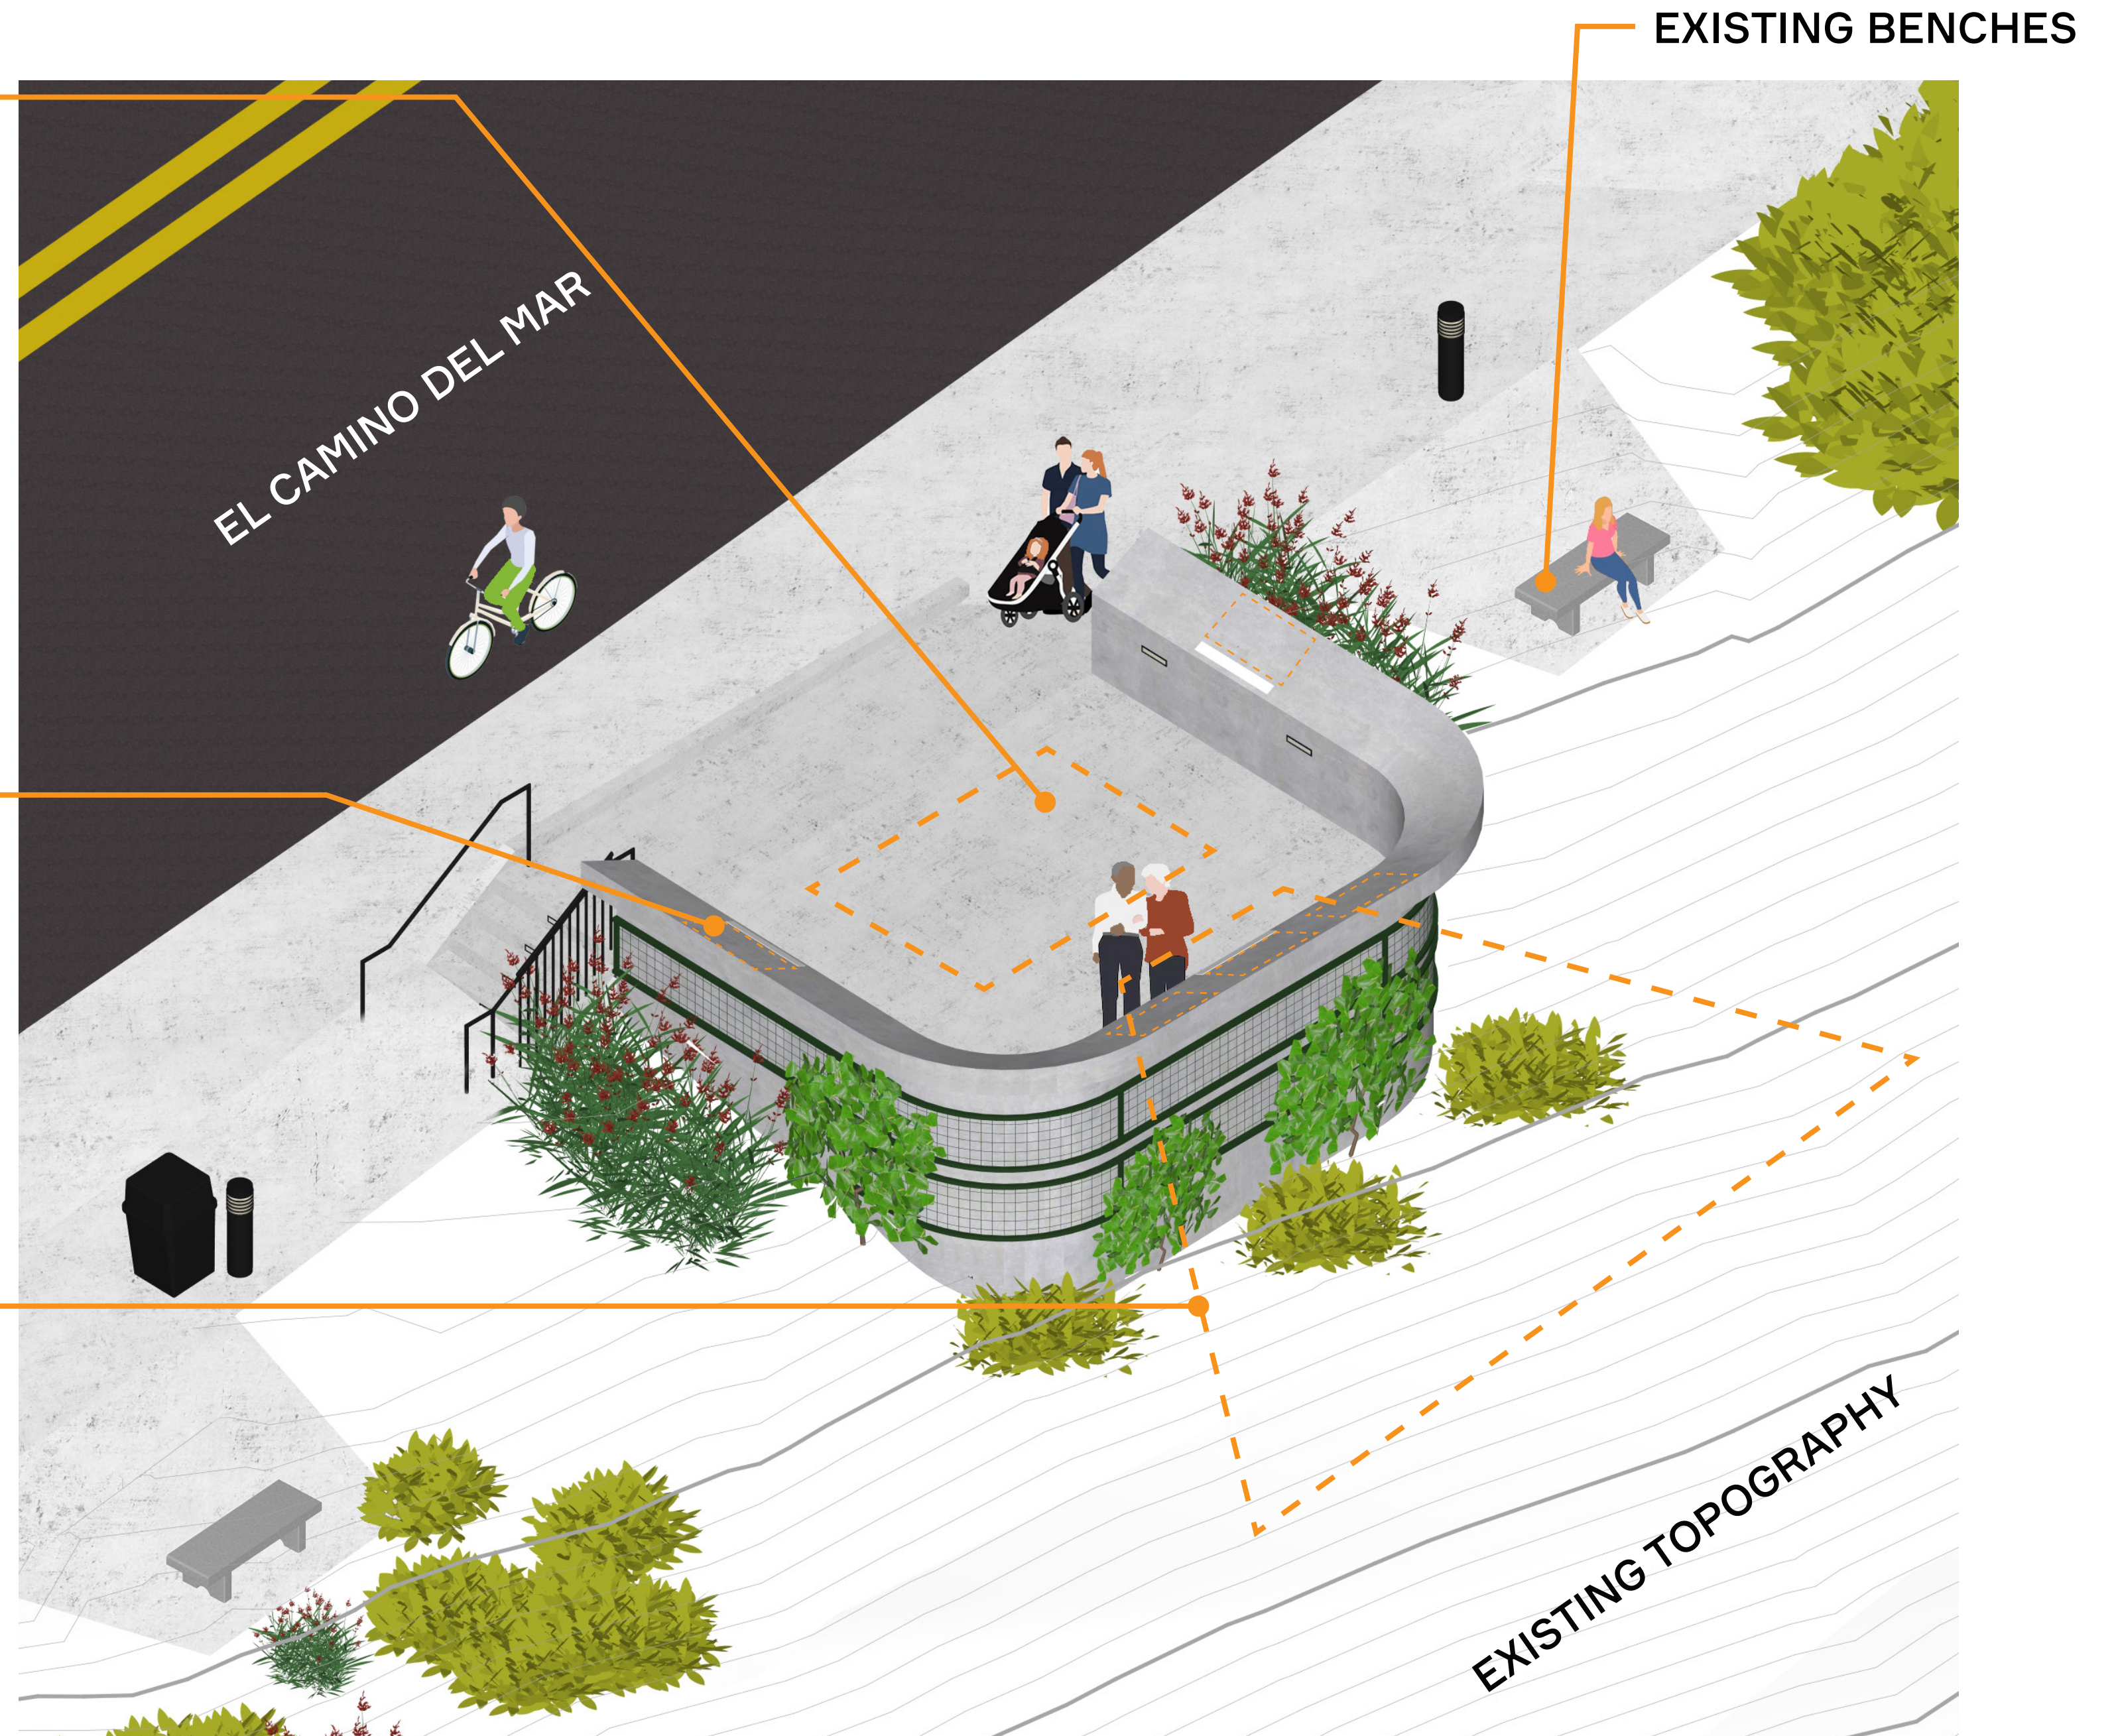

LAND'S END TRAIL

LINCOLN PARK GOLF COURSE

EL CAMINO DEL MAR

SITE PLAN

ENLARGED PLAN

FEATURES & VIEWS

FUTURE SCULPTURE

LEFT: FAMINE, DUBLIN

RIGHT: WB YEATS STATUE, DUBLIN

FUTURE STORYTELLING PLAQUES

GOLDEN GATE OVERLOOK

MATERIALS

CAST-IN-PLACE CONCRETE

TEXTURE: SMOOTH

COLOR: UNFINISHED

METAL PLANT TRELLIS

MANUFACTURER: CITYSCAPES

COLOR: POWDERCOATED, "CITY GREEN"

LIGHTING

STAIR AND WALL LIGHTING

MANUFACTURER: BEGA

STYLE: RECESSED WALL - DIRECTED LIGHT

PATH LIGHTING

MANUFACTURER: BEGA

STYLE: SYSTEM BOLLARD + UNSHIELDED HEAD WITH SAFETY GUARD

PLANTS

COFFEEBERRY (*FRANGULA CALIFORNICA*)

GRAPEVINE (*VITIS CALIFORNICA*)

RENDERINGS

LOCATION OF FUTURE SCULPTURE

LOCATION OF FUTURE PLAQUES

THANK YOU!