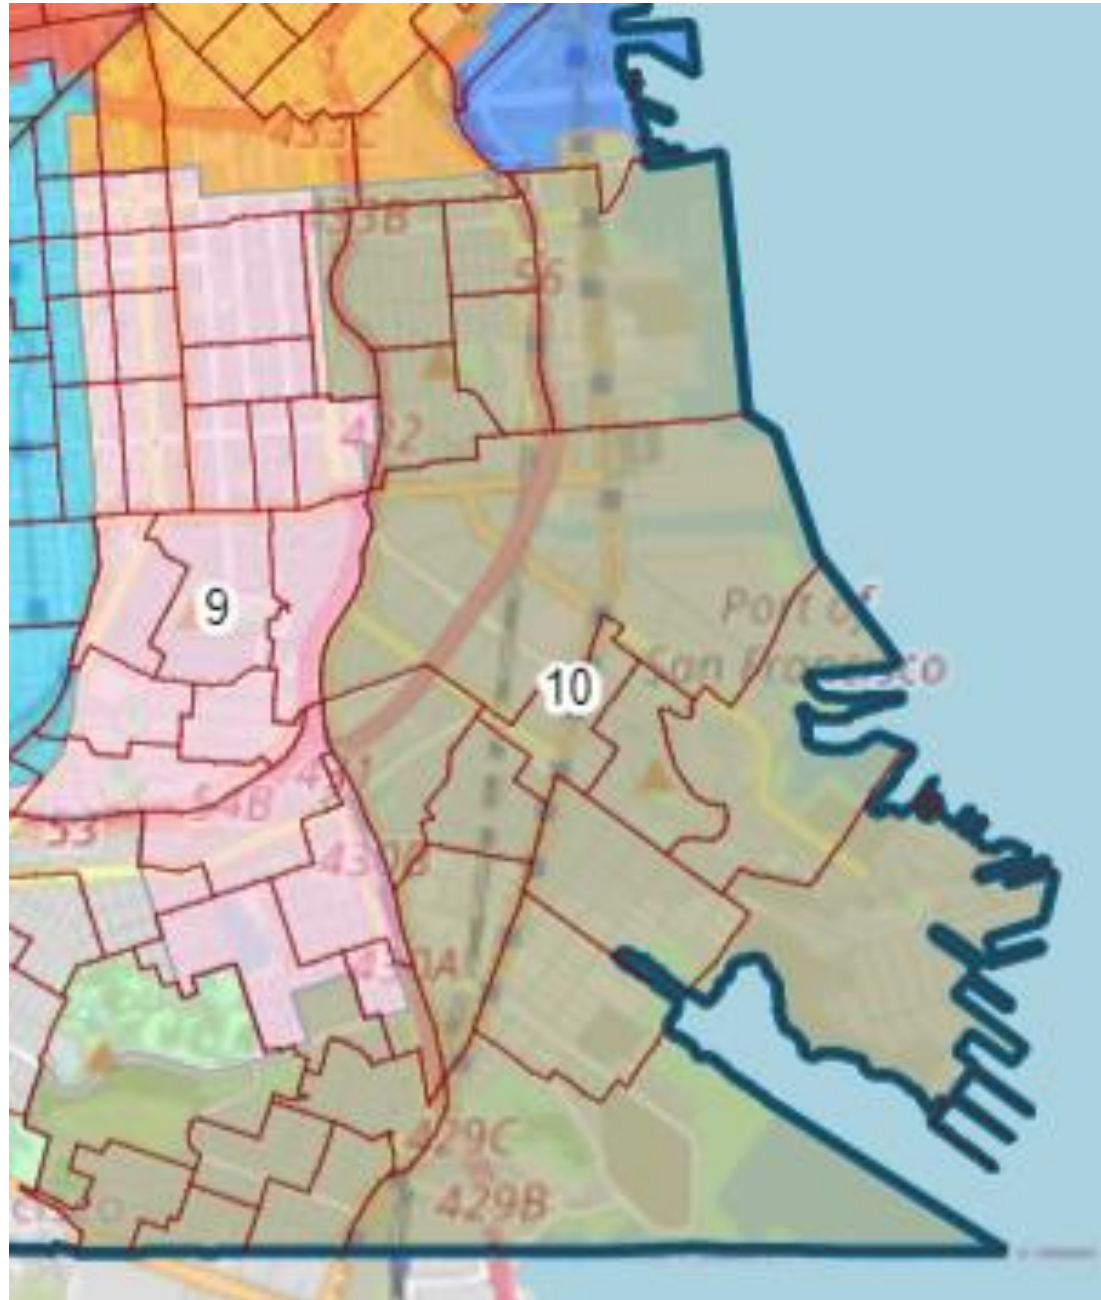

DISTRICT 5, 6, 10, 11 COMMUNITIES OF CONCERN

William Walker

April 8, 2022

District 5

Bounds

North : Fulton or California

South: Parnassus or Haight

West: Masonic or Stanyan/GG Pk

East: Van Ness Ave

District 6

Bounds

North : Geary and Market, 2nd St

South: 14th St or 16th St

West: Van Ness Ave or Valencia

East: I-280 Ext, King St, 2nd St

District 10

Bounds

North : 16th St

South: SF/San Mateo County Line

West: Potrero Ave, US 101, Mansell,
McLaren Park

East: San Francisco Bay

District 11

Bounds

North : Holloway, Ocean Ave (incl CCSF), I-280

South: SF/San Mateo County Line

West: Ashton, Junipero Serra (excluding Merced Triangle)

East: San Francisco Bay