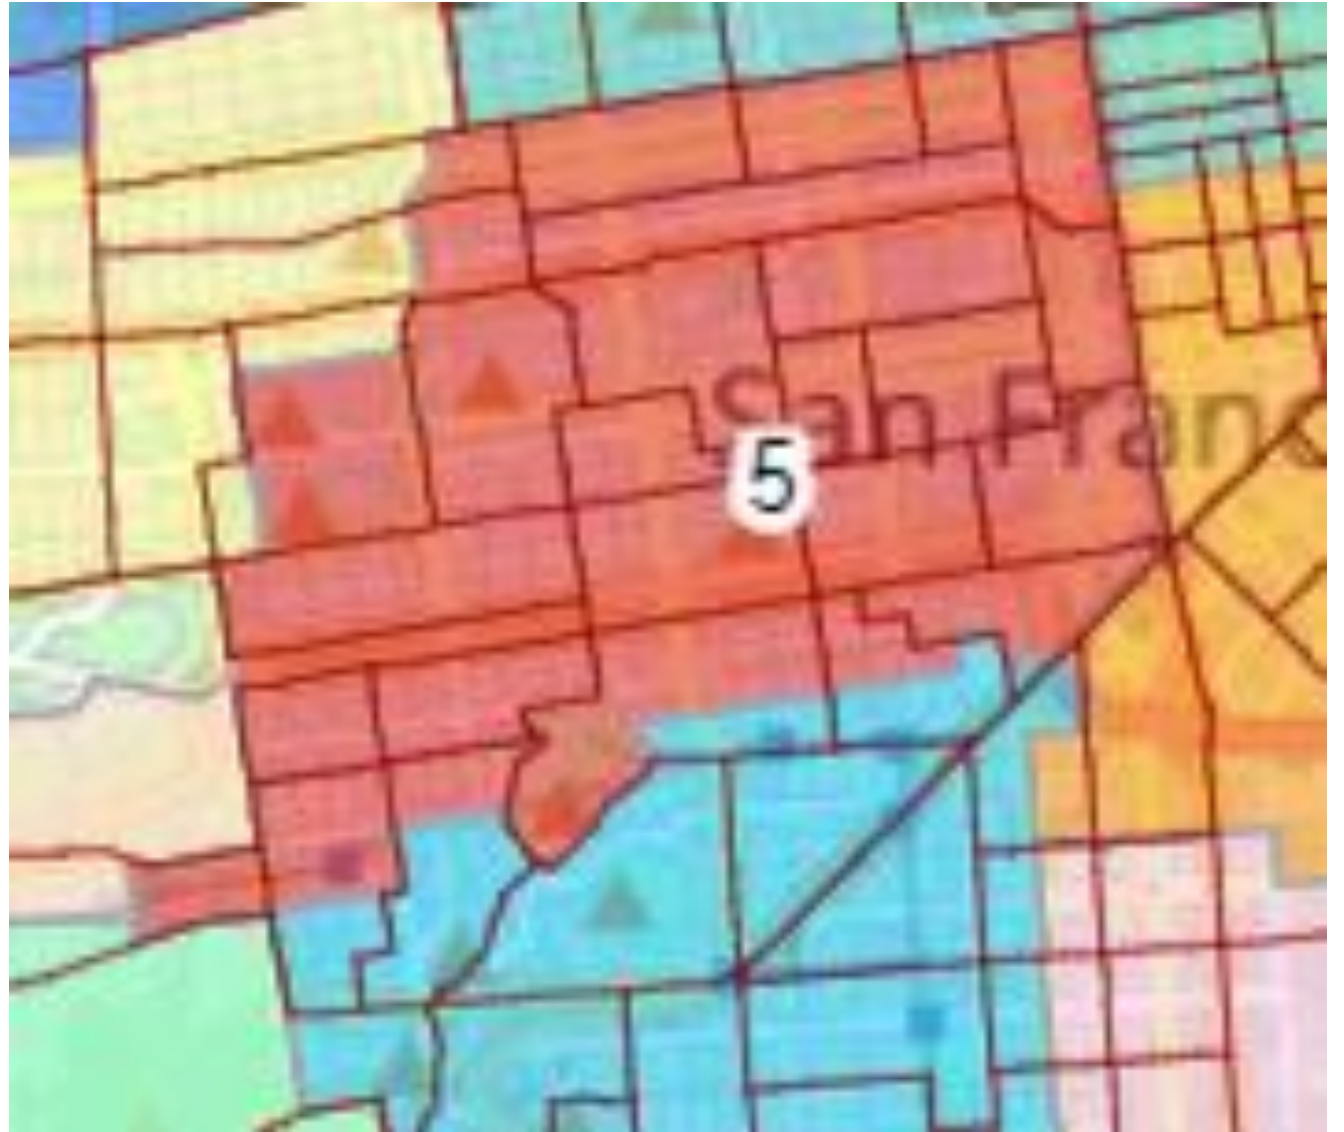

DISTRICT 5, 6, 10, 11 COMMUNITIES OF CONCERN

William Walker

April 8, 2022

District 5

Bounds

North : Fulton or California

South: Parnassus or Haight

West: Masonic or Stanyan/GG Pk

East: Van Ness Ave

District 6

Bounds

North : Geary and Market, 2nd St

South: 14th St or 16th St

West: Van Ness Ave or Valencia

East: I-280 Ext, King St, 2nd St

District 10

Bounds

North : 16th St

South: SF/San Mateo County Line

West: Potrero Ave, US 101, Mansell,
McLaren Park

East: San Francisco Bay

District 11

Bounds

North : Holloway, Ocean Ave (incl CCSF), I-280

South: SF/San Mateo County Line

West: Ashton, Junipero Serra (excluding Merced Triangle)

East: San Francisco Bay