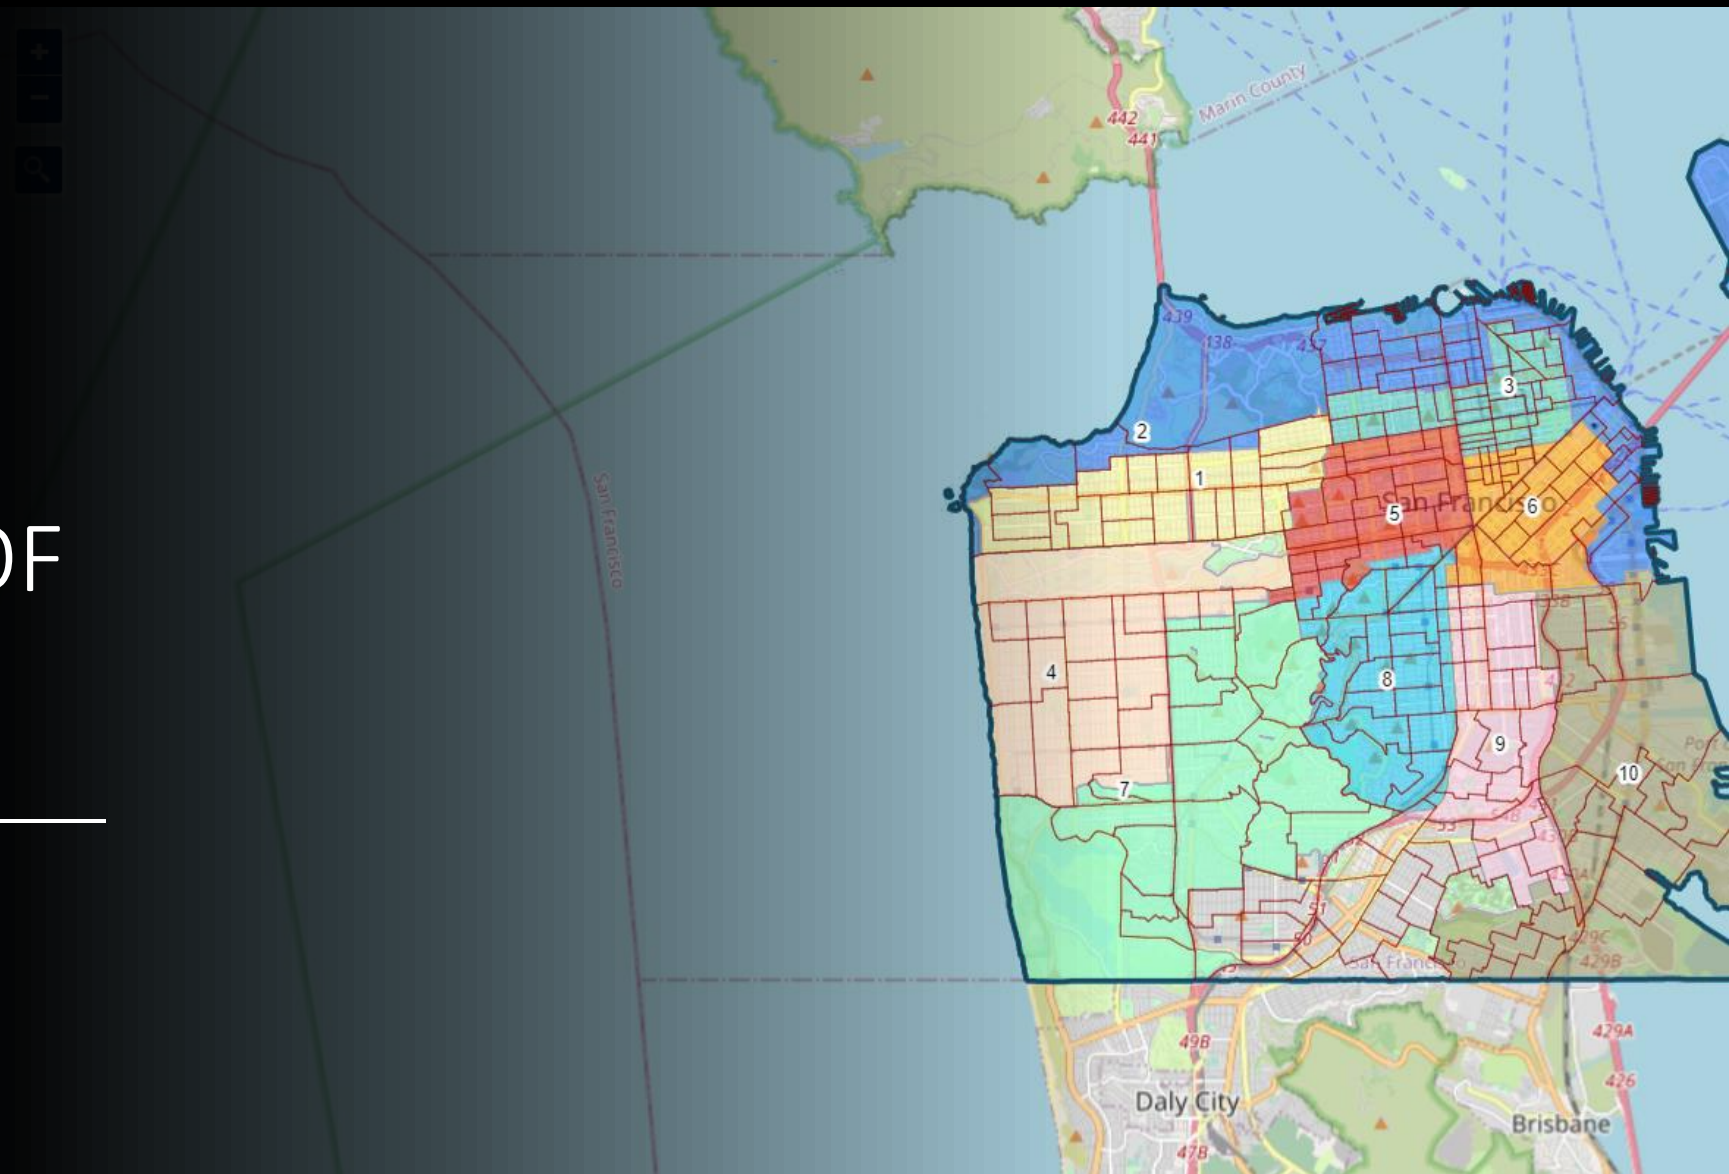

DISTRICT 5, 6, 10, 11 COMMUNITIES OF CONCERN

William Walker

April 8, 2022

District 5

Bounds

North : Fulton or California

South: Parnassus or Haight

West: Masonic or Stanyan/GG Pk

East: Van Ness Ave

District 6

Bounds

North : Geary and Market, 2nd St

South: 14th St or 16th St

West: Van Ness Ave or Valencia

East: I-280 Ext, King St, 2nd St

District 10

Bounds

North : 16th St

South: SF/San Mateo County Line

West: Potrero Ave, US 101, Mansell,
McLaren Park

East: San Francisco Bay

District 11

Bounds

North : Holloway, Ocean Ave (incl CCSF), I-280

South: SF/San Mateo County Line

West: Ashton, Junipero Serra (excluding Merced Triangle)

East: San Francisco Bay