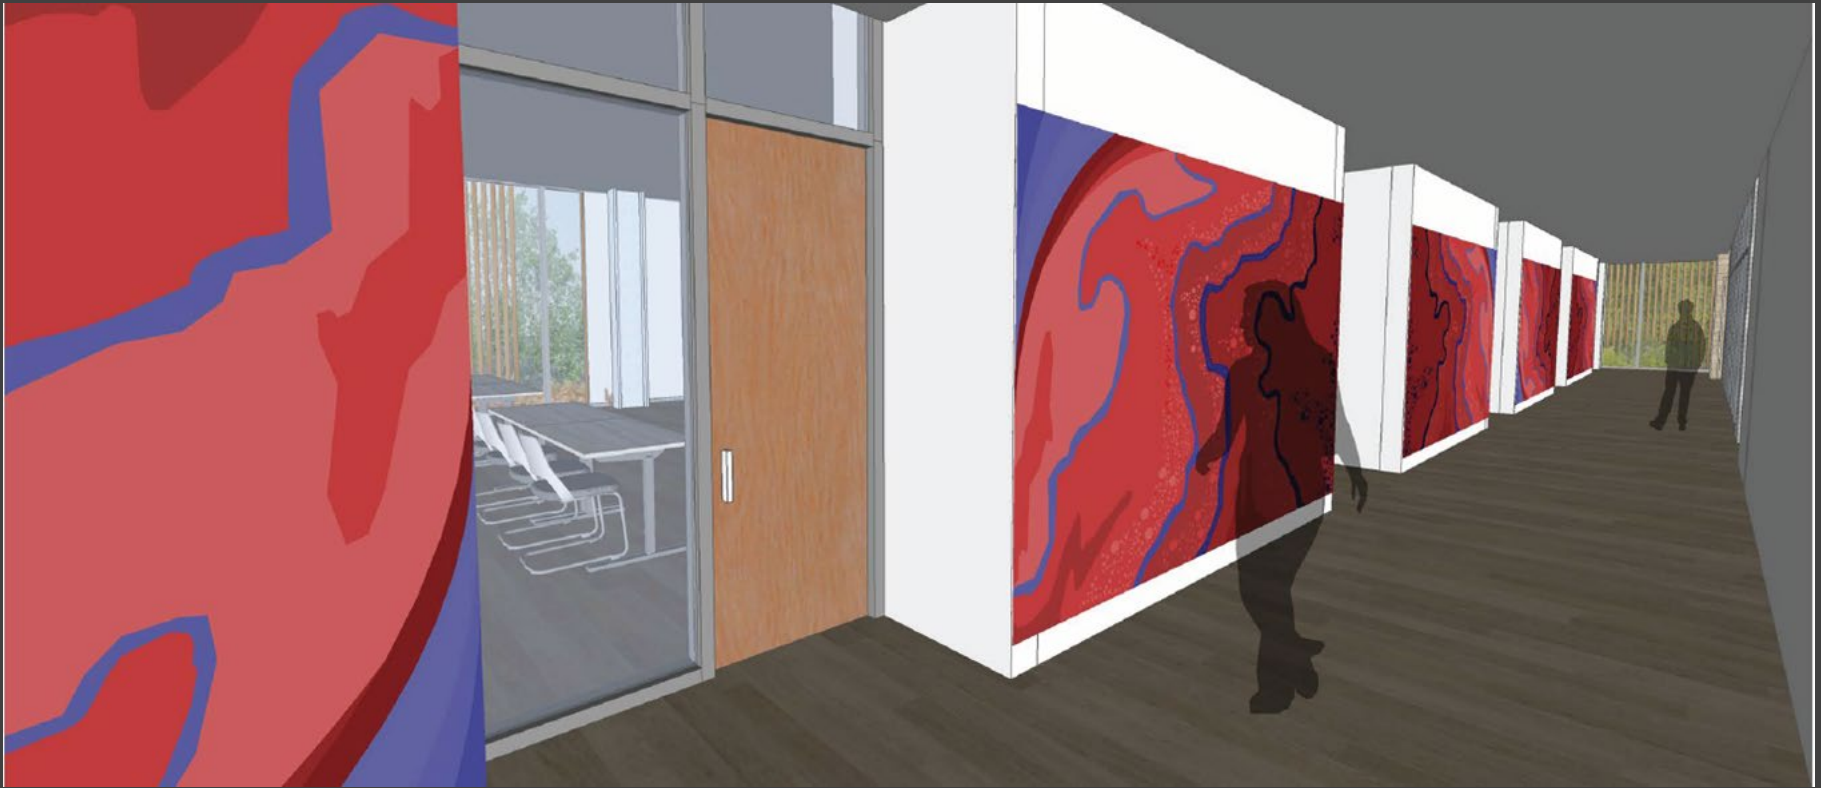

The New Southeast Community Center at 1550 Evans
Client: San Francisco Public Utilities Commission (SFPUC)

Mildred Howard | Southeast Community Center Entrance Plaza

FIRST EXPOSURES

2021

SUMMER

VIRTUAL ARTIST RESIDENCY
WITH MILDRED HOWARD

FIRSTEXPOSURES.ORG/RESIDENCY
INFO@FIRSTEXPOSURES.ORG

Southeast Community Center 2D Artwork Program

Southeast Community Center 2D Artwork Themes

- **Celebrating Cultural Legacy, Diversity, and Activism**
 - Preserving History of BVHP
 - Celebrating the present and future BVHP
 - Acknowledging History of SFPUC and government actions in the neighborhood
 - Recognition of civic engagement and advocacy that led to the development of the community center
- **Historical Landmarks and Land Use**
 - Recognition of the Ohlone people, whose land the Center is built on
- **Recognized Communal Values**
 - Community - Acknowledging the importance of community identity and legacy and connectedness.
 - Social, Racial, Environmental Justice & Equity
 - Unity/Umoja
 - Family