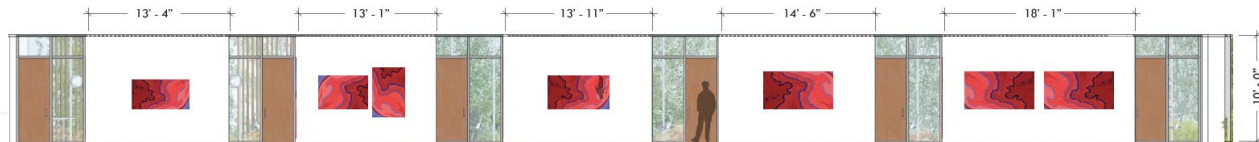

Southeast Community Center 2D Artwork Program