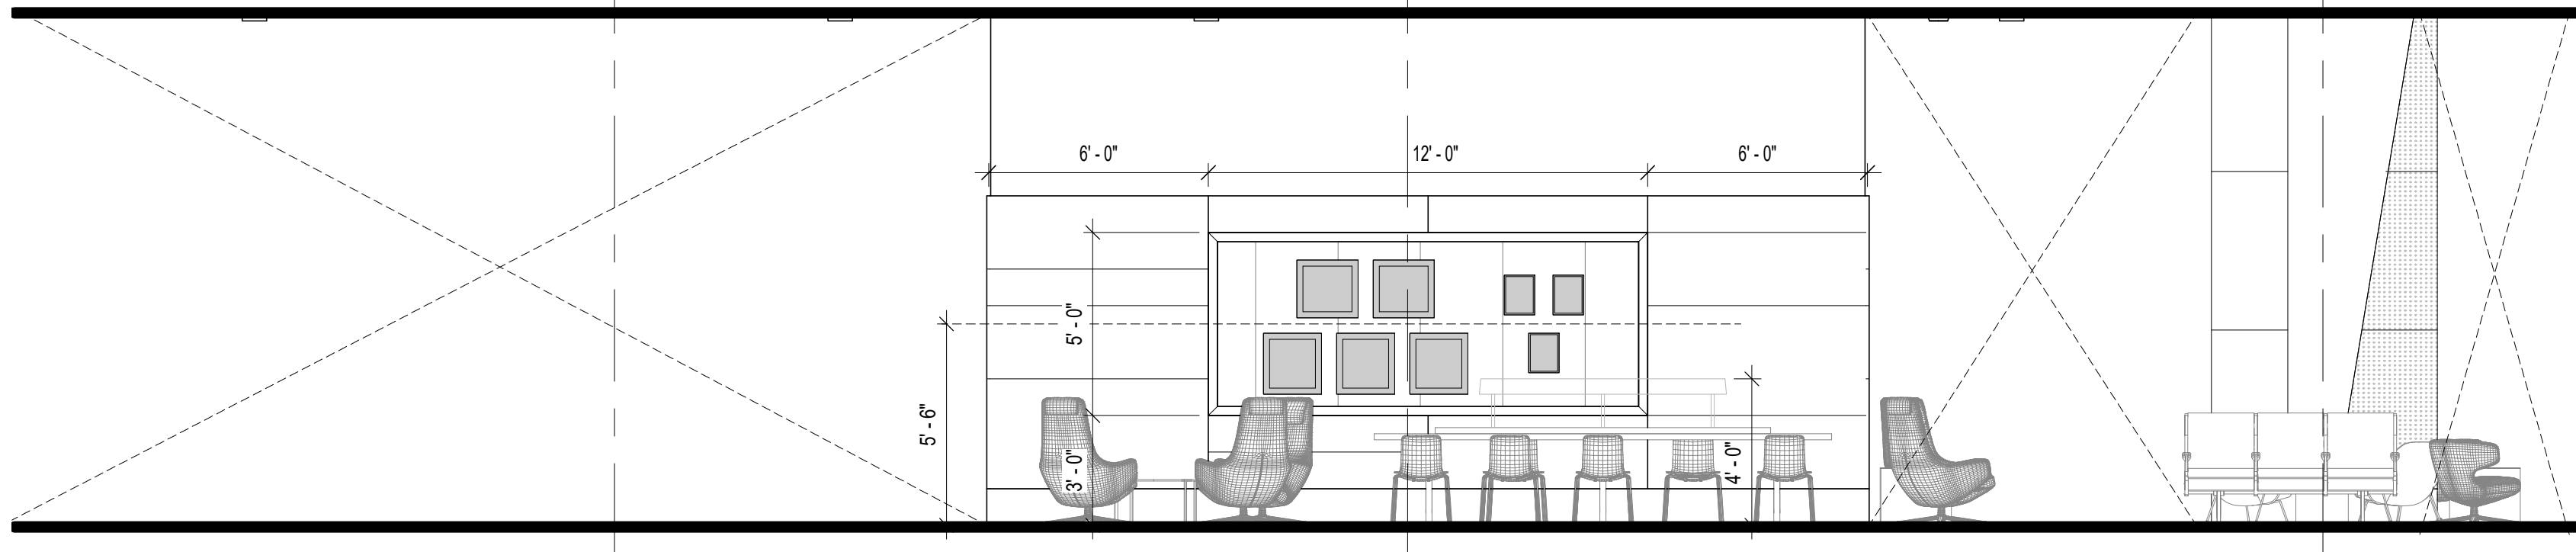

DA-15
Revised Elevation
11/30/2018

BD

BE

BG