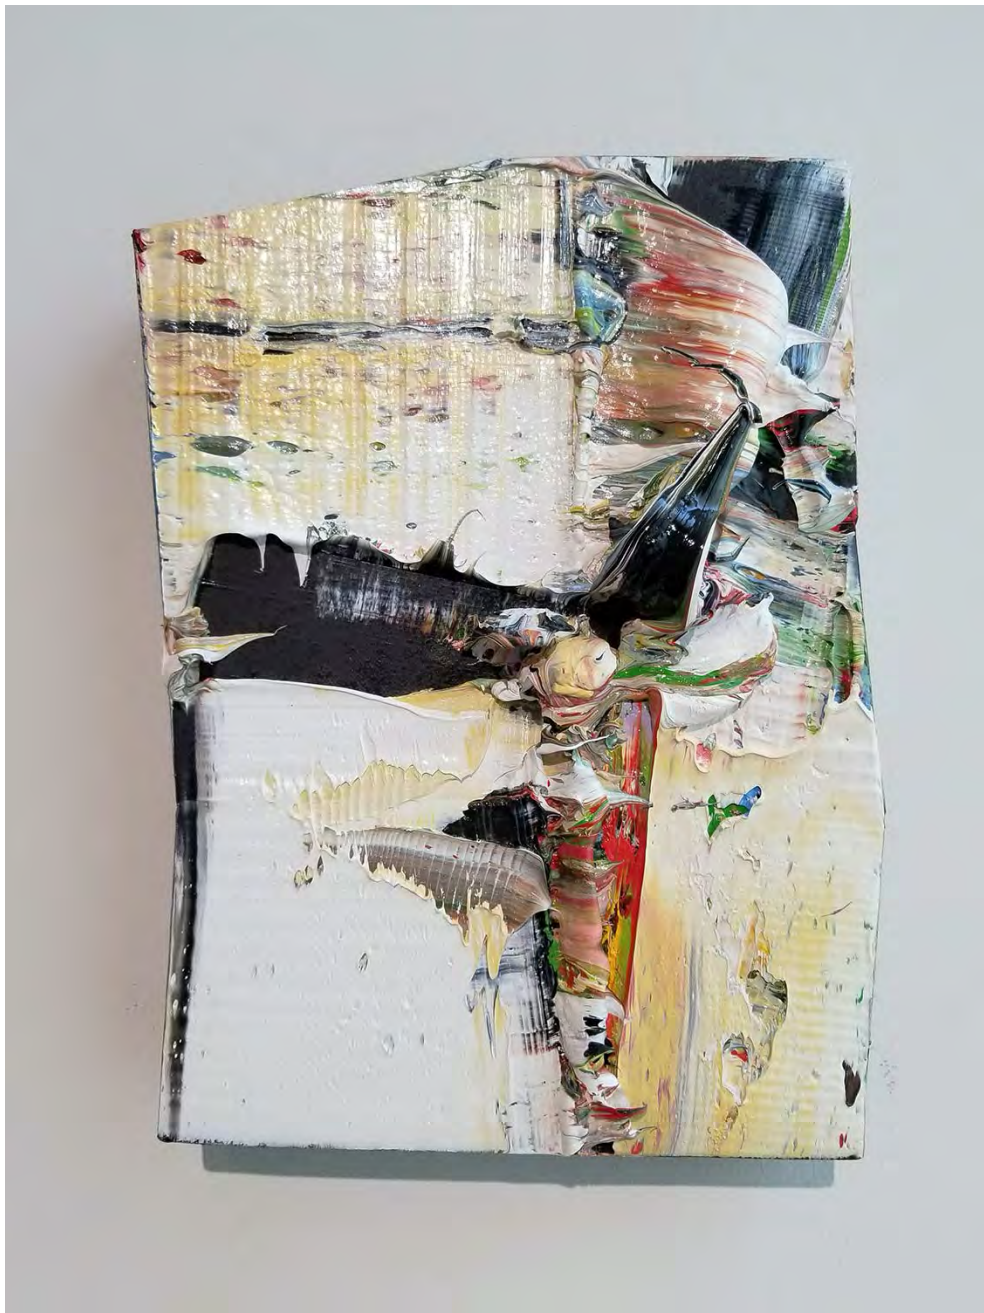

CORNELIA SCHULZ

K2

2018

12.5 x 9.5 inches