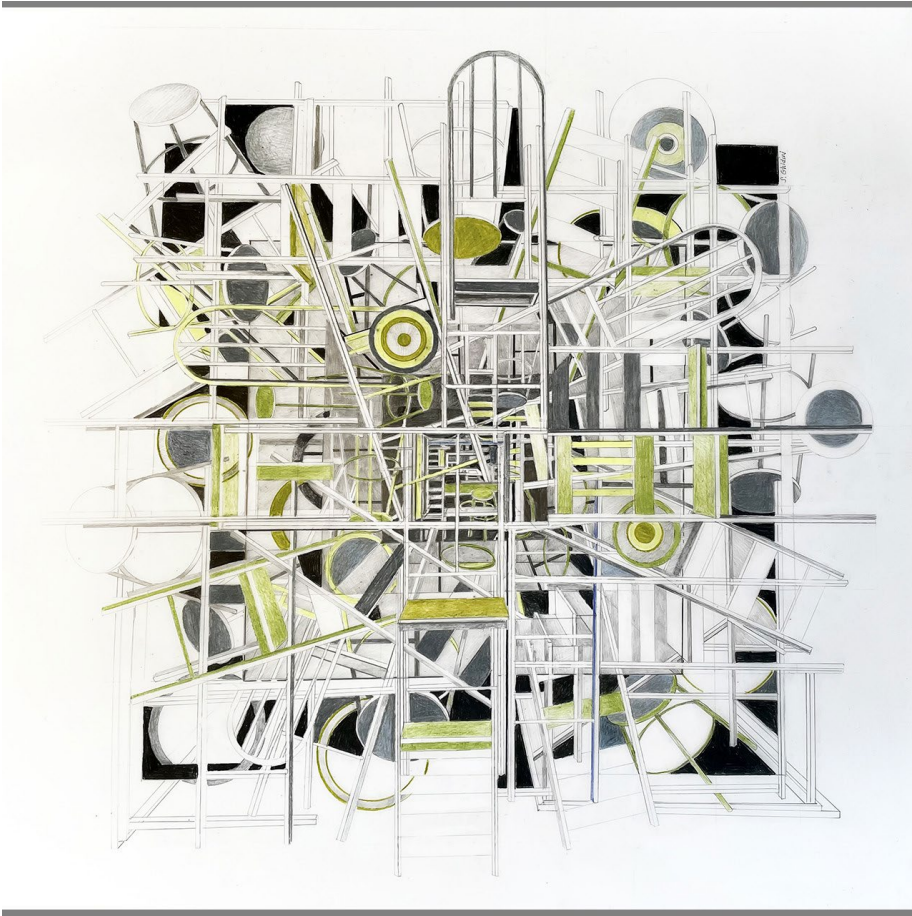

Sheila Ghidini