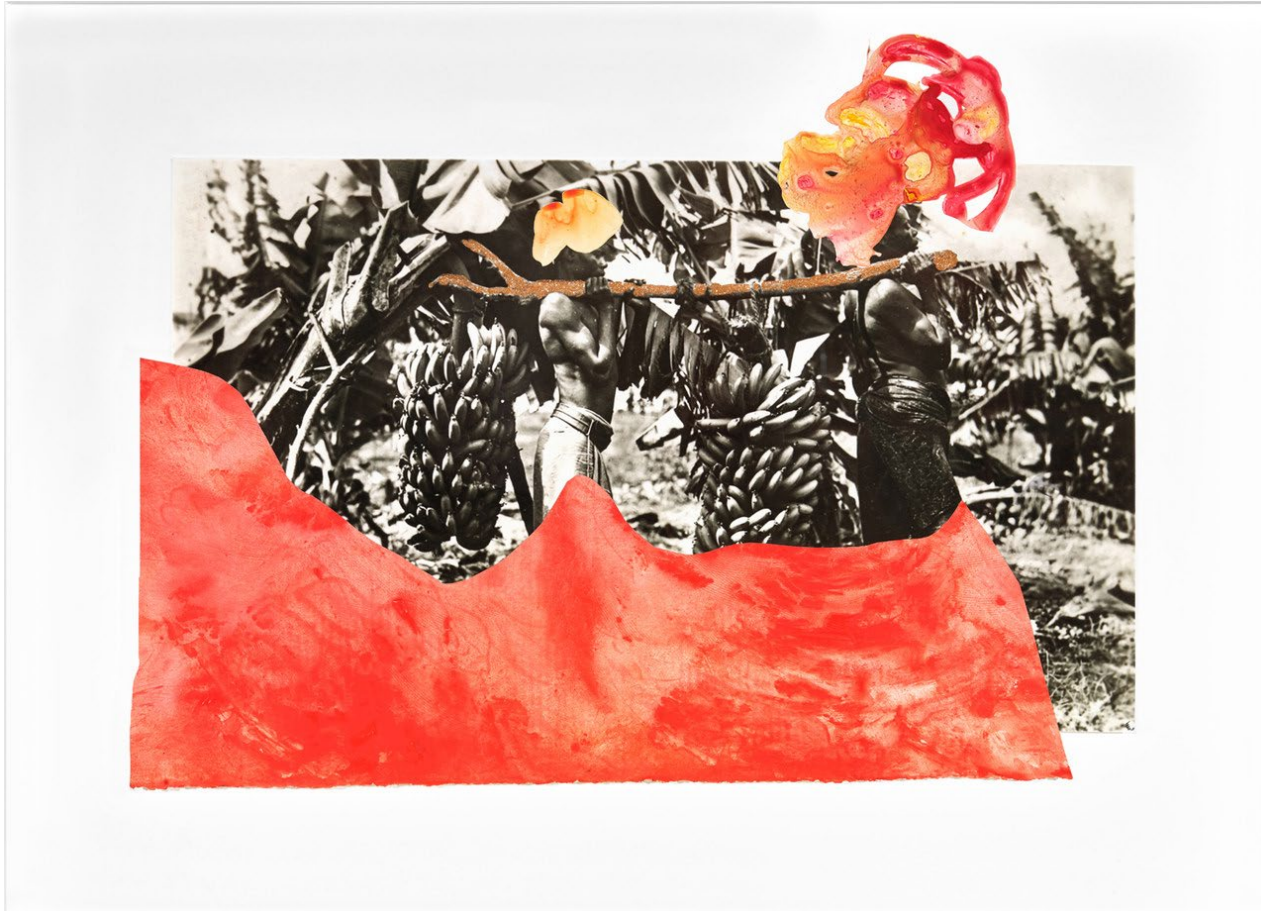

Kenyatta Hinkle