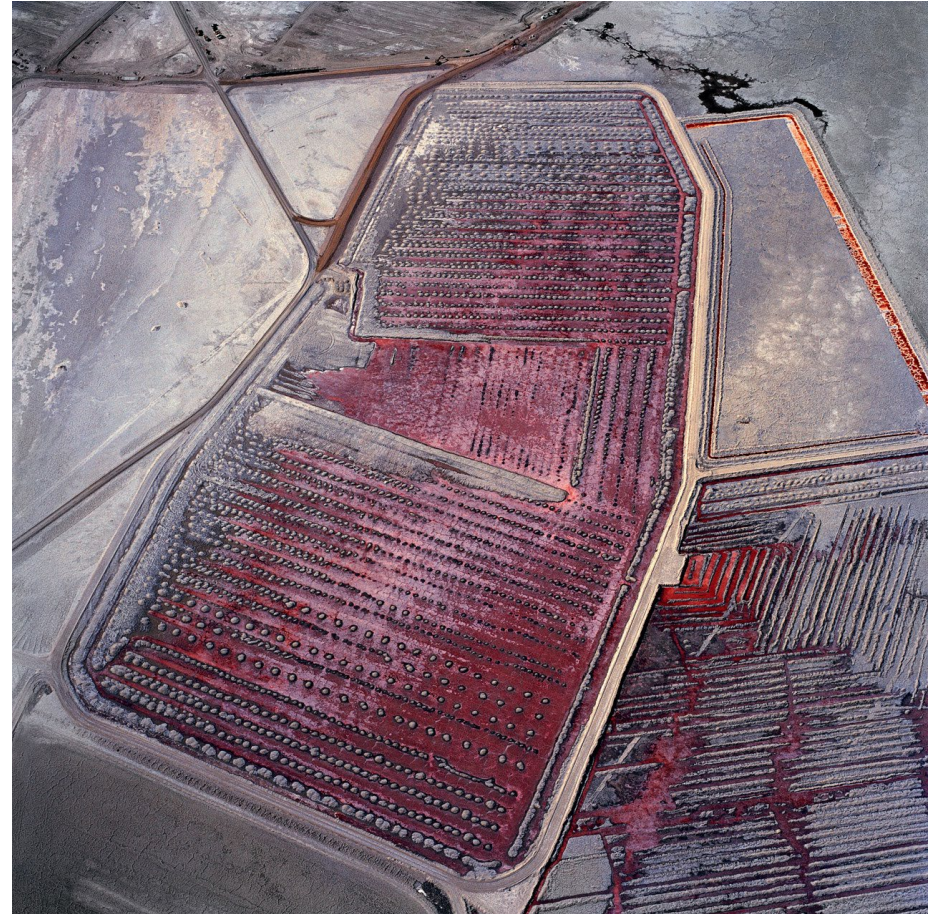

David Maisel