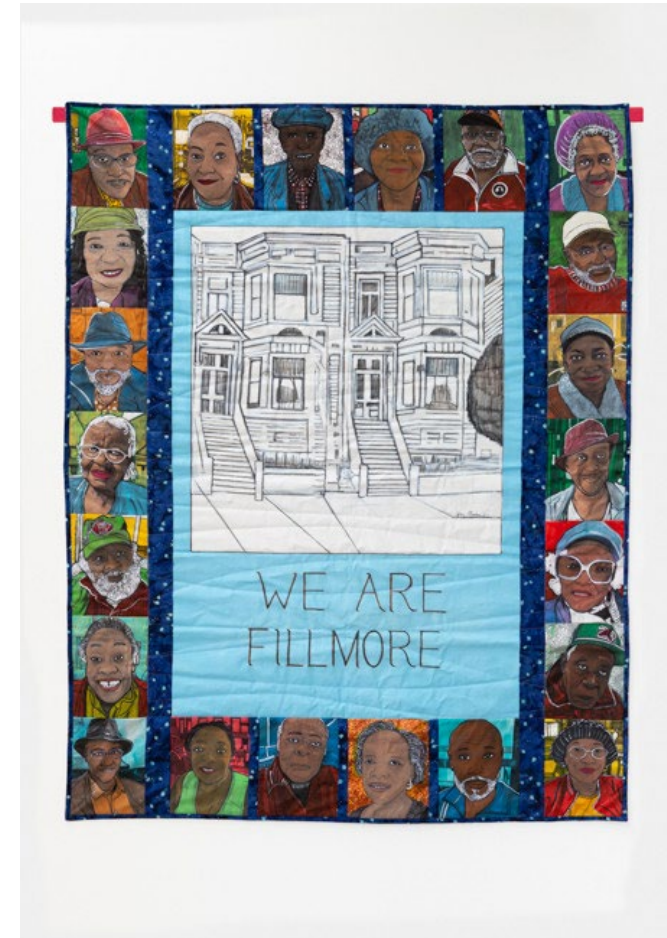

*Dan Sider, Chief of Staff, Planning Department

*Patricia Solis, Section Manager / Senior Architect, San Francisco Public Works

*Shared two votes

PROCESS

Arts Commission staff presented the qualifications of 65 artists selected from 49 South Van Ness Two-Dimensional Art open call. "Yes/No" majority vote of 3 out of 5 based on the criteria of Artistic Merit, Appropriate to the Goals of the Project and Civic Art Collection, and Contributes to the Quality of the Civic Art Collection yielded 28 artists to recommend to the Arts Commission for the potential purchase of two-dimensional work for 49 South Van Ness.

Derek Lynch

Paul Madonna

David Maisel

Christopher Martin

Sean McFarland

Carmen McNall

Sarah Newton

William Rhodes